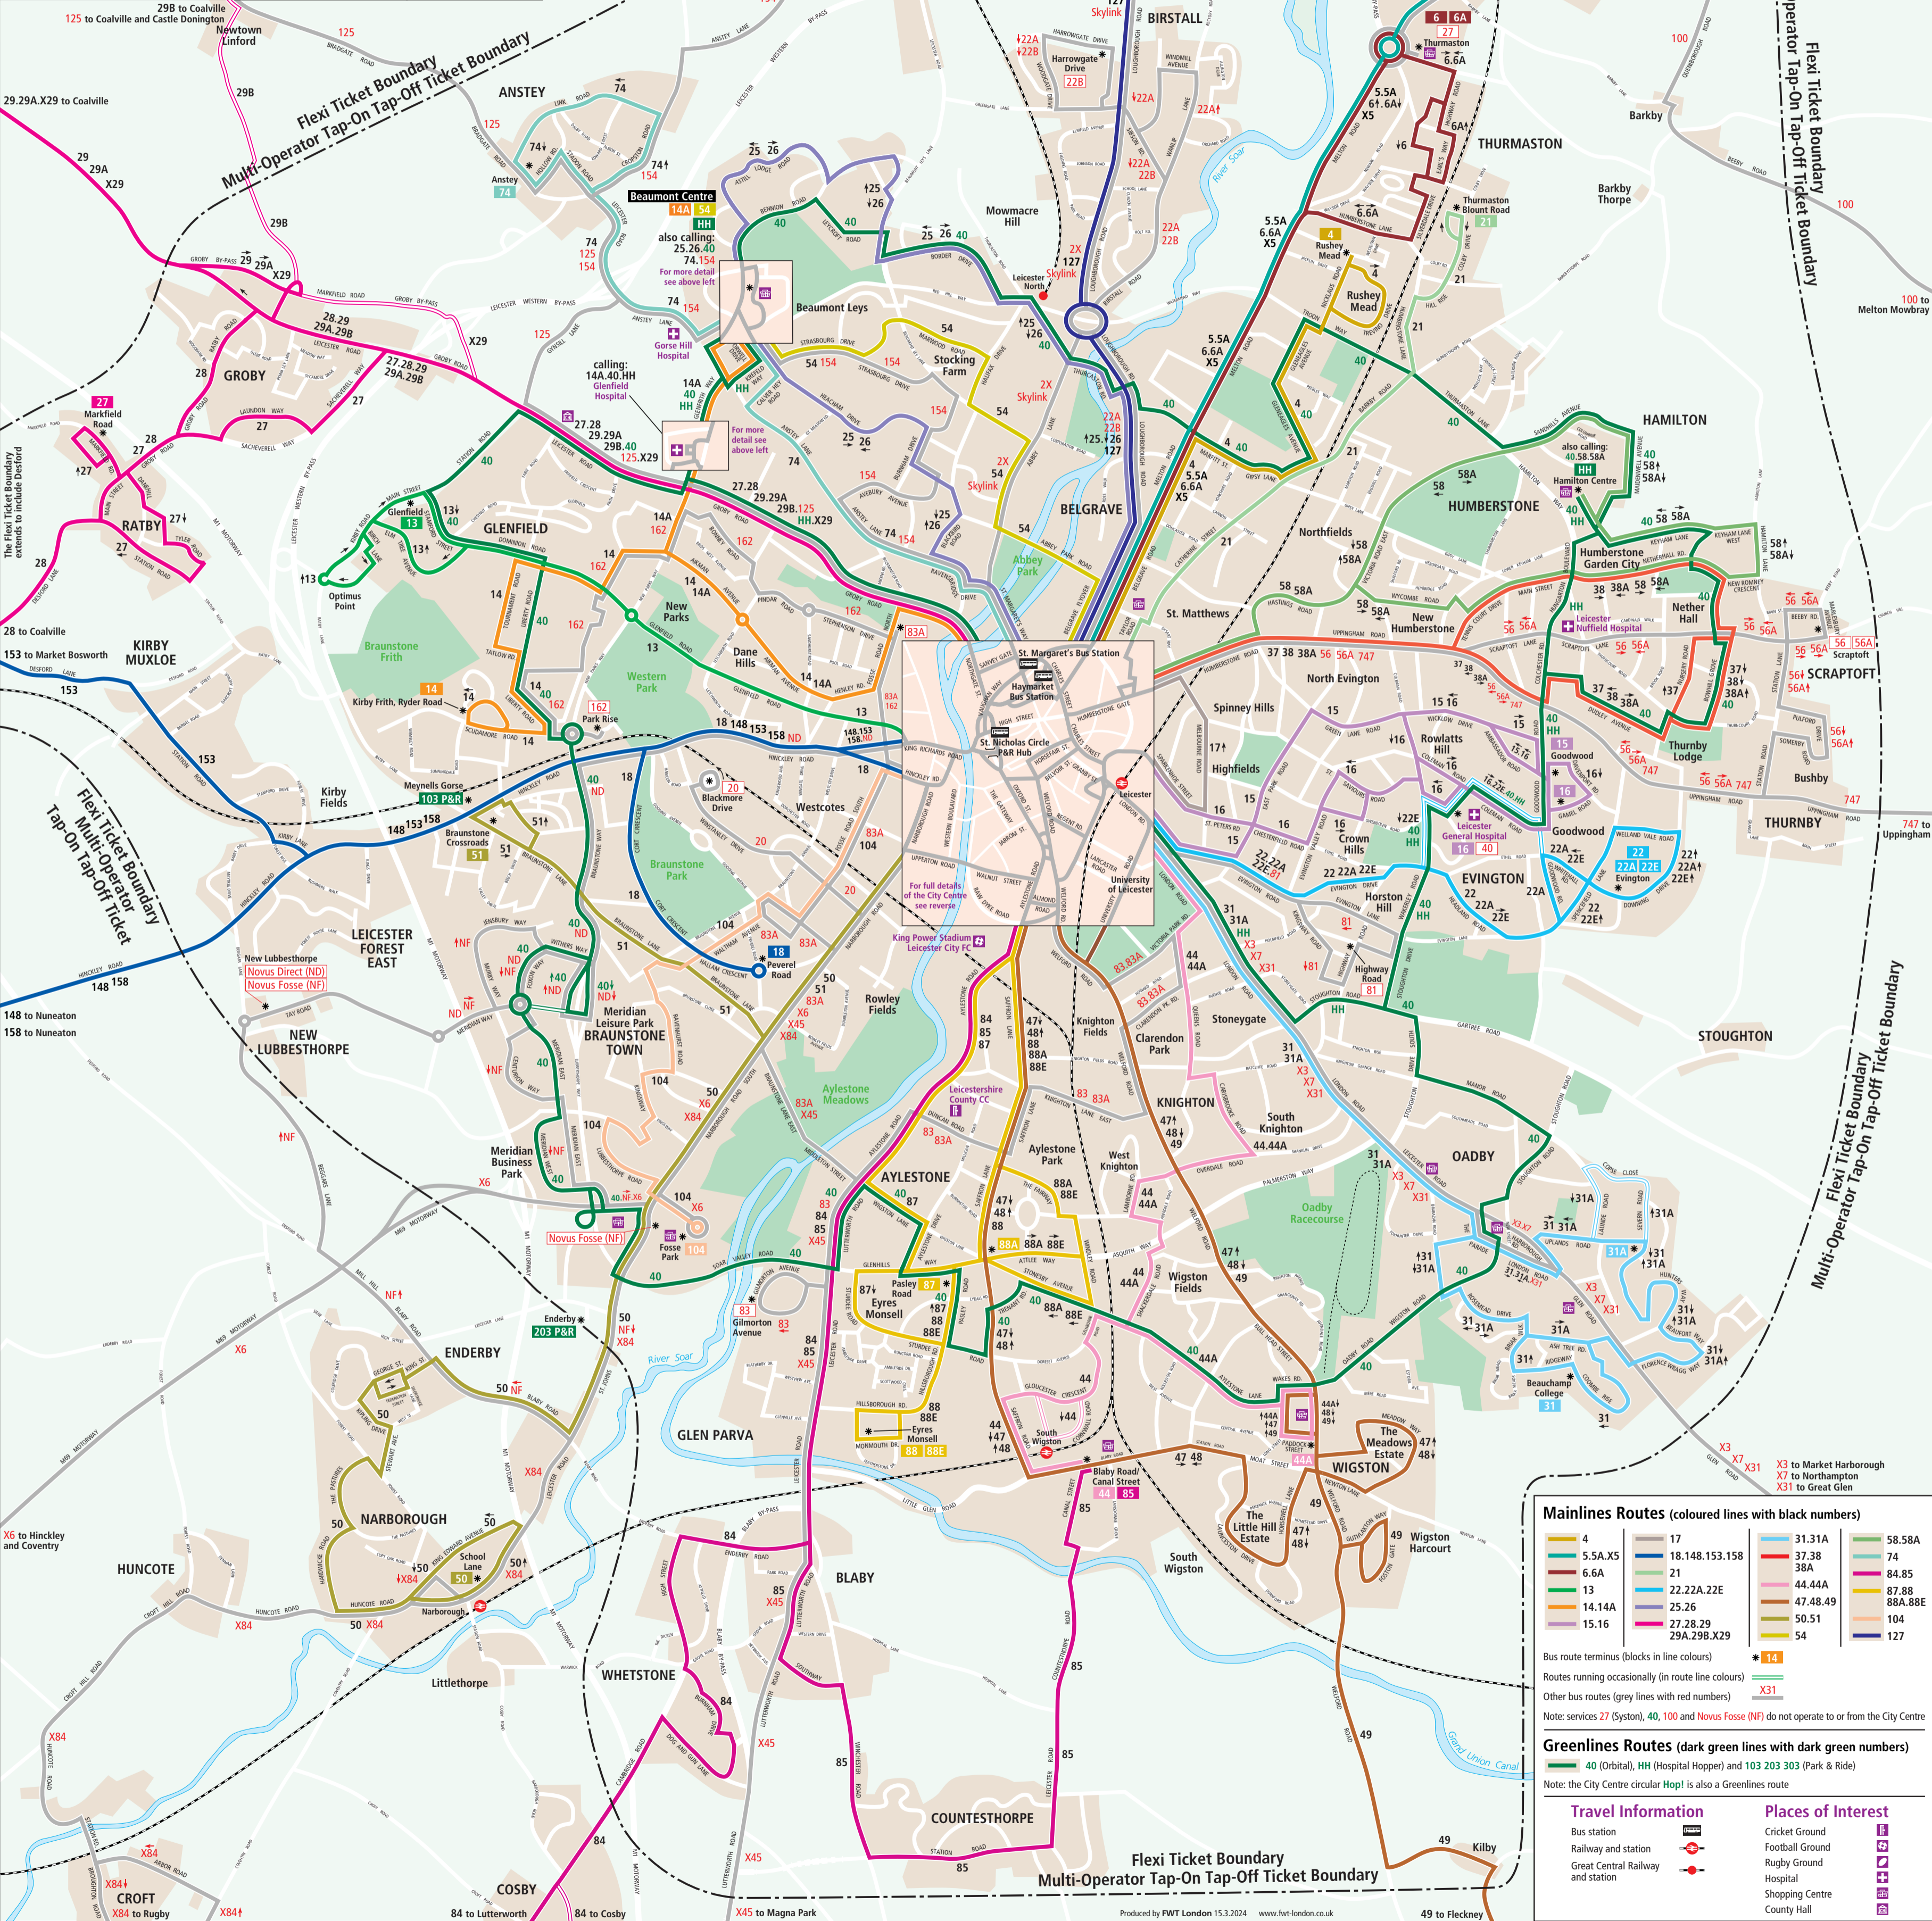

Main bus routes in Greater Leicester

Glenfield Hospital
Routes 14A, 40 and HH stop outside the Hospital

Beaumont Centre
Stop Services

A	14A
B	25
C	74, 154 to Leicester
D	54, to Leicester
E	Tesco Free Bus
F	74, 154 to Anstey
G	26
H	40 to Hamilton

Leicester Leys Leisure Centre
Beaumont Centre

Mainlines Routes (coloured lines with black numbers)

4	17	31.31A	58.58A
5.5A.X5	18.148.153.158	37.38	74
6.6A	21	38A	84.85
13	22.22A.22E	44.44A	87.88
14.14A	25.26	47.48.49	88A.88E
15.16	27.28.29	50.51	104
	29A.29B.X29	54	127

Bus route terminus (blocks in line colours) * 14
Routes running occasionally (in route line colours) X31
Other bus routes (grey lines with red numbers)

Note: services 27 (Syston), 40, 100 and Novus Fosse (NF) do not operate to or from the City Centre

Greenlines Routes (dark green lines with dark green numbers)

Note: the City Centre circular Hop1 is also a Greenlines route

Travel Information

- Bus station
- Railway and station
- Great Central Railway and station

Places of Interest

- Cricket Ground
- Football Ground
- Rugby Ground
- Hospital
- Shopping Centre
- County Hall