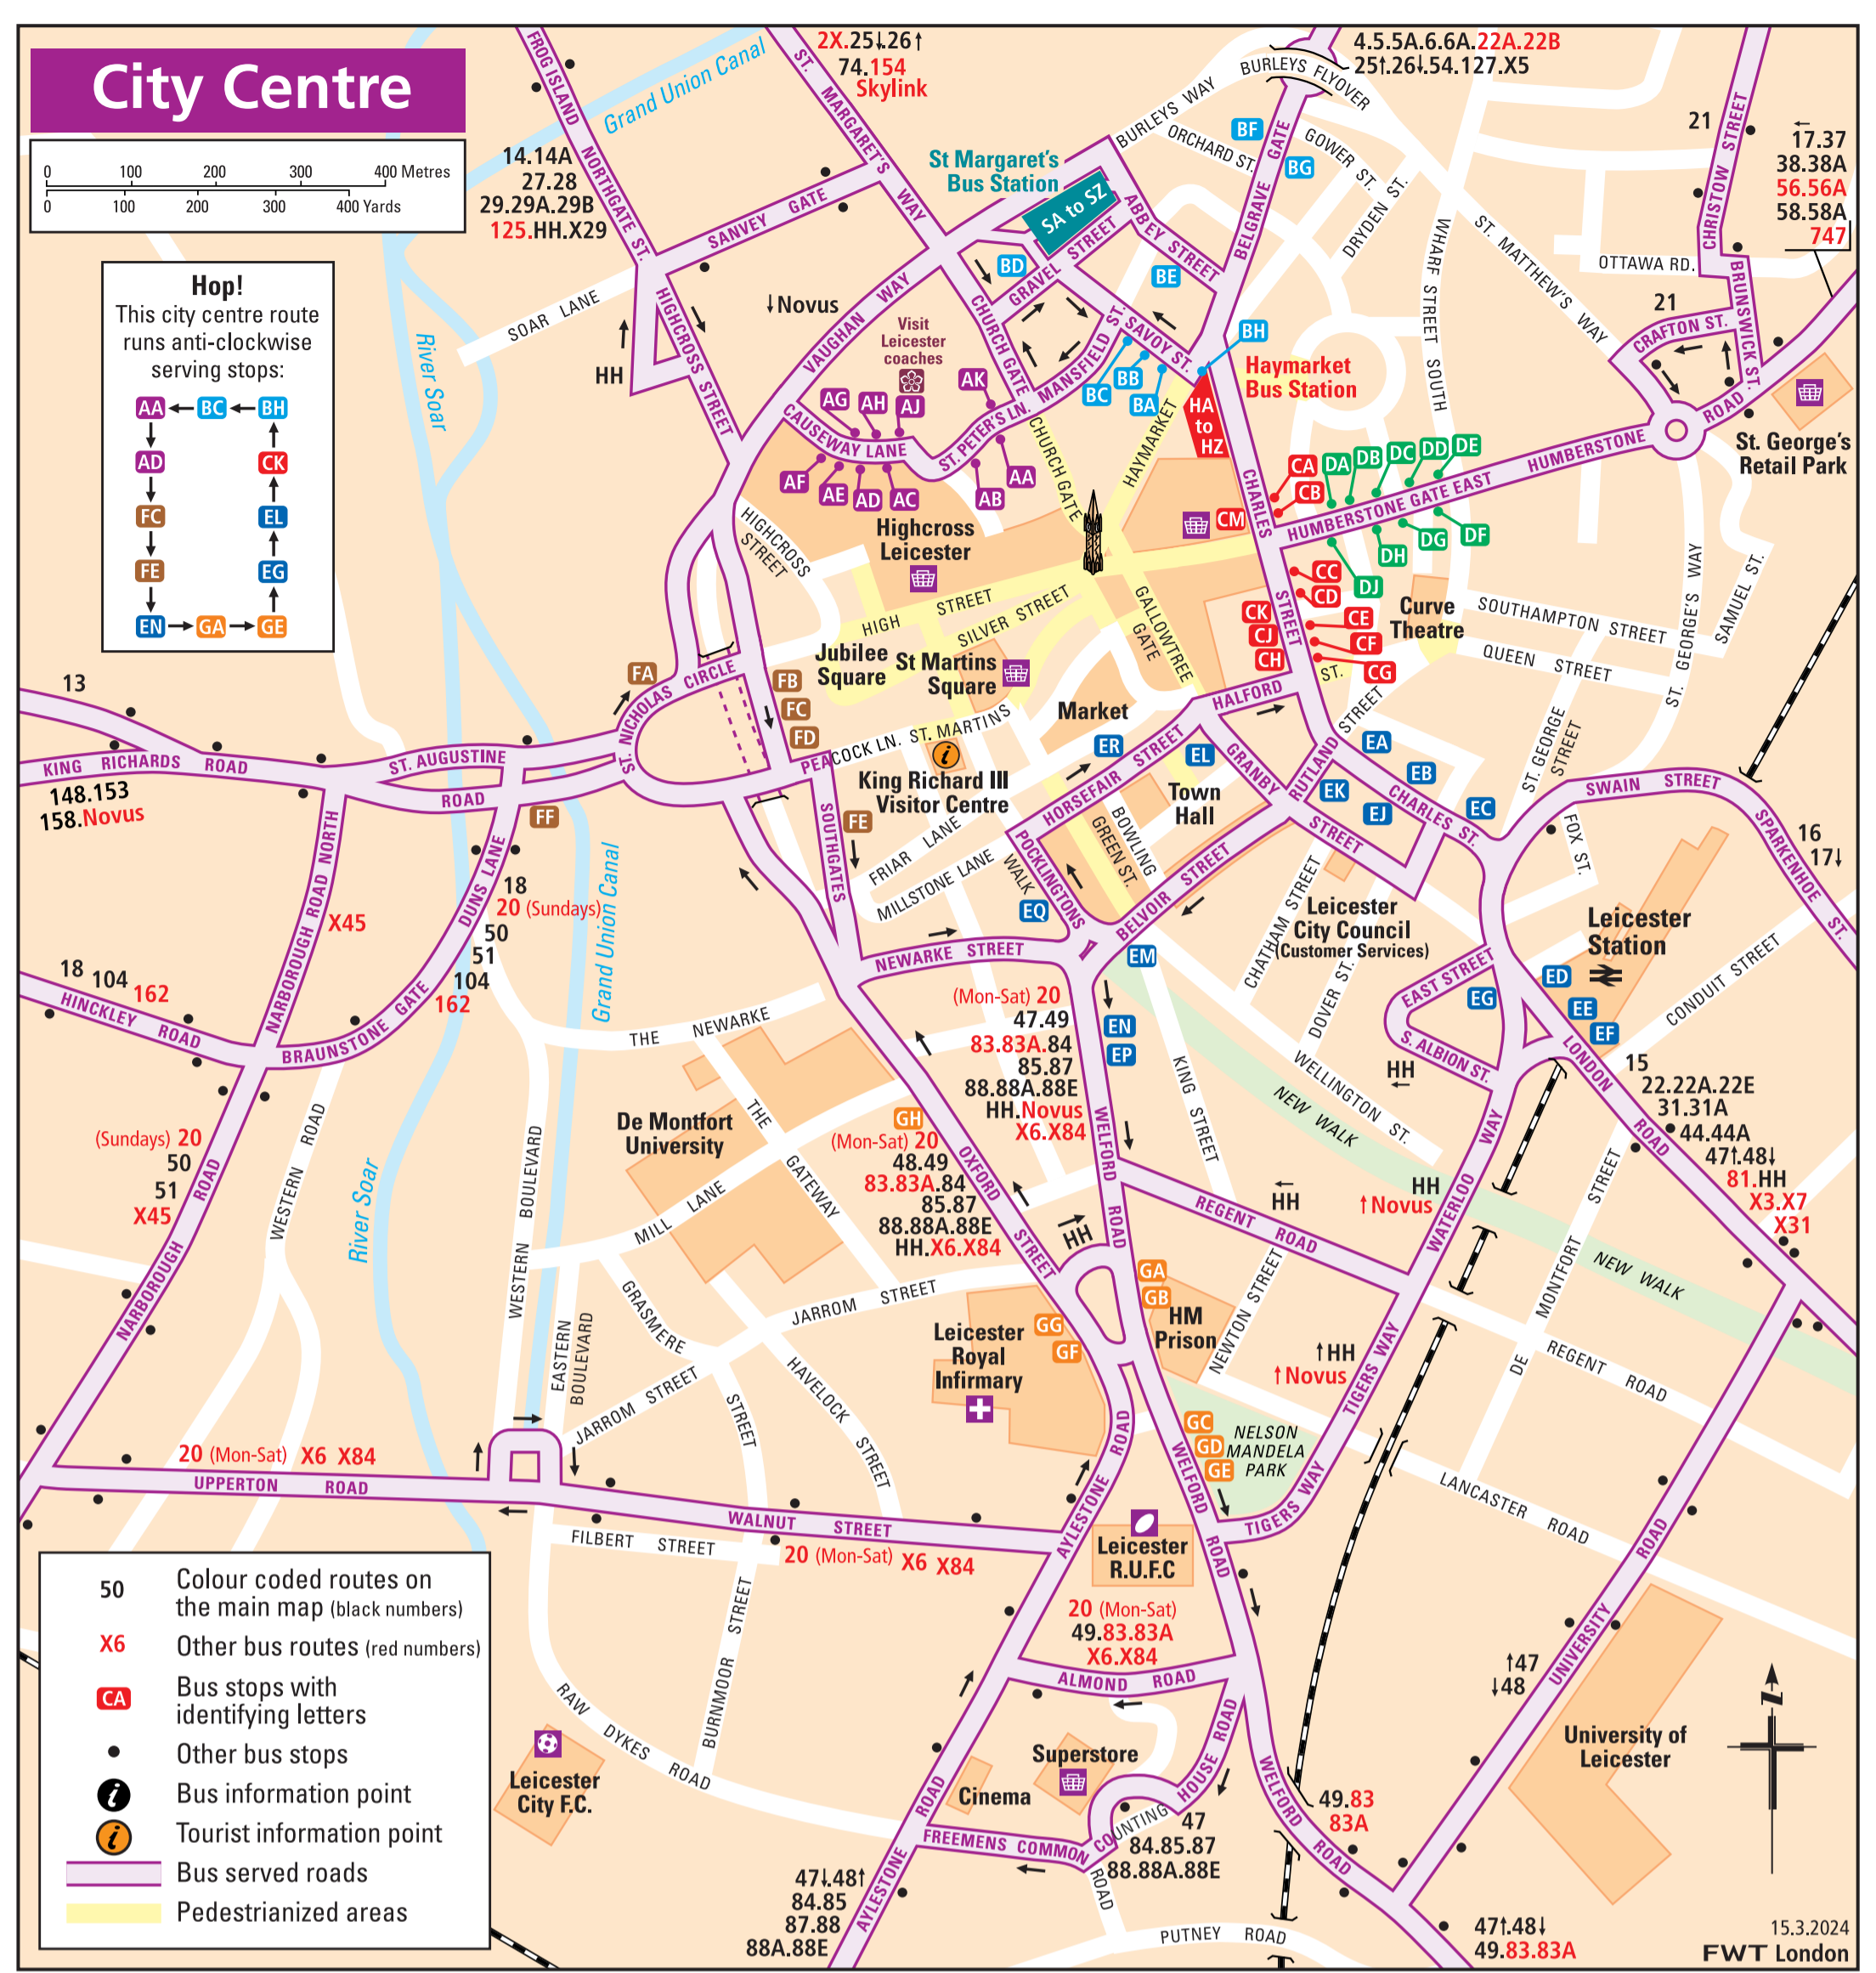

Ticket Prices	Adult	Child	Student
Day	£5.60	£4.30	n/a
Week	£21.50	£16	n/a
3 Days in 7	£15.50	n/a	n/a
4-Weekly	£74	£57	n/a
Annual	£740	£525	£565
Academic Year	n/a	£500	£555
Single Term	n/a	£220	£230
Family Day	£8 during school holidays and £11 at all other times		

Where and how to buy

Tap on Tap off: Use your preferred contactless payment method and simply Tap on and Tap off as you travel. The maximum fare you will pay is £5.60 for a day and £21.50 for a week.

M-tickets: You can buy the full range of Flexi tickets through Arriva, First Bus and Centrebus ticketing apps. Buy on any app and use on any bus company within the scheme.

On bus: You can buy Adult and Child day and weekly tickets from the driver on all bus companies within the scheme. Both cash and contactless payments are accepted.

Please note: Child tickets are available to customers aged 15 and under. Student tickets for 16 and 17 year olds require a valid proof of Date of Birth. Students aged 18 and over will be required to present a valid student ID card. Tap on Tap off is available on Arriva, First Bus and Centrebus. Ticket prices are subject to change.

Where to Board Your Bus in Leicester City Centre

Look here if you know your DESTINATION

Destination	Bus Routes	Stops Served	Operator
A Amazon (Bardon)	29 (some days only) X29	SK	Arriva
Arnsby	74	SD	First
125 (not Sun)	SD	Diamond Bus	
154 (not Sun)	SE	Centrebus	
Ashby Parva	X84 (not Sun)	CA EK EM GE ST	Arriva
Asfordby	5 (Sun only) 5A (not Sun)	BF HQ	Vectare
Ashby de la Zouch	29 29A 29B	SK	Arriva
Aylestone	83 83A (both Mon-Fri)	CF EK EN GB GE HA	Arriva
84 85	CA EK EM GA GE SS	Arriva	
87 (not Sun)	CA EK EM GA GE SS	Arriva	
X45	FF SZ	Centrebus	
Aylestone Gilmerston Avenue	83 (Mon-Fri)	CF EK EN GB GE HA	Arriva
Aylestone Leisure Centre	47	CF EK EN GB GE HA	Arriva
88 88A 88E	CF EK EN GA GD HC	First	
B Bagworth	28 (not Sun)	SJ	Arriva
Bardon	29 29A 29B X29	SK	Arriva
Barlestone (later Mid Row)	153 (not Sun)	AA AE FB FF SM	Arriva
Barrow-upon-Sear	22A (Mon-Fri)	BF EG EJ HS	Centrebus
22A (Mon-Fri)	BF EG EJ HS	Centrebus	
148	AA AE FB FF SM	Stagecoach	
158	AA AE FB FF SM	Arriva	
Beaumont Centre	14A	SG	First
25	BF HW	First	
26	BF HW	First	
54	BF HY	First	
74	SF	First	
154 (not Sun)	FA	Centrebus	
Belgrave Loughborough Road	22A (Mon-Fri)	BF EG EJ HS	Centrebus
22B (Sat only)	BF HS	First	
25	BF HV	First	
127	BF SC	Arriva	
47	BF HR	First	
5 5A (SA not Sun) X5 (not Sun)	BF HQ	Arriva	
6 6A (both not Sun)	BF HQ	Arriva	
Belton-in-Rutland	747 (not Sun)	DD HD	Centrebus
Billesdon	747 (not Sun)	DD HD	Centrebus
Birmingham Int. Airport	Aircoach	SZ	First
Birstall Hemminger Drive	22A (Mon-Fri)	BF EG EJ HS	Centrebus
22B (Sat only)	BF HS	First	
Birstall Loughborough Road	2X (leaves only)	SU	Vectare
127	BF SC	Arriva	
Birstall Park & Ride	303 P&R (not Sun)	AA AE FB FF SM	Roberts Travel
Birstall Vines Lane	22A (Mon-Fri)	BF EG EJ HS	Centrebus
Blaby	84 85	CA EK EM GA GE SS	Arriva
X45	FF SZ	Centrebus	
Blackmore Drive	20 (not Sun)	CA EK EP GA GD SU	Centrebus
20 (not Sun)	AA AC FB FF SU	Vectare	
Bradgate Country Park	29B (not Sun)	SK	Arriva
125 (not Sun)	SD	Diamond Bus	
Braunstone Crossroads	51	AA AD FB FF SP	Arriva
148	AA AE FB FF SM	Stagecoach	
153 (not Sun)	AA AE FB FF SM	Arriva	
158	AA AE FB FF SM	Arriva	
NovusDirect	EG EJ EP FF	Vectare	
Braunstone Town	51	AA AD FB FF SP	Arriva
104	AA AE FB FF SM	Arriva	
158	AA AE FB FF SM	Arriva	
Braunstone Leisure Centre Hickley Road	14	SG	First
18	AA AE FB FF SM	Stagecoach	
153 (not Sun)	AA AE FB FF SM	Arriva	
158	AA AE FB FF SM	Arriva	
NovusDirect	EG EJ EP FF	Vectare	
Braunstone Town	51	AA AD FB FF SP	Arriva
104	AA AE FB FF SM	Arriva	
158	AA AE FB FF SM	Arriva	
Breaston-on-the-Hill	125 (not Sun)	SD	Diamond Bus
Briworth	67	ED HJ	Stagecoach
Broughton Astley	84	CA EK EM GA GE SS	Arriva
X84 (not Sun)	CA EK EM GA GE SS	Arriva	
Burbage	X6	EK EP GC SU	Arriva
Bushby Pufford Drive	56 56A (both not Sun)	DD HD	Centrebus
Bushby Uppingham Road	747 (not Sun)	DD HD	Centrebus
C Castle Donington	125 (not Sun)	SD	Diamond Bus
NovusDirect	EG EJ EP FF	Vectare	
Cleworth	84	CA EK EM GA GE SS	Arriva
83 83A (both Mon-Fri)	CF EK EN GB GE HA	Centrebus	
Coventry	28 (not Sun)	SJ	Arriva
29 29A 29B X29	SK	Arriva	
125 (not Sun)	SD	Diamond Bus	
Cort Crescent Braunstone Park	18	AB AF FB FF SL	First
Cosby	84	CA EK EM GA GE SS	Arriva
Cossington	2X (leaves only)	SU	Vectare
22A (Mon-Fri)	BF EG EJ HS	Centrebus