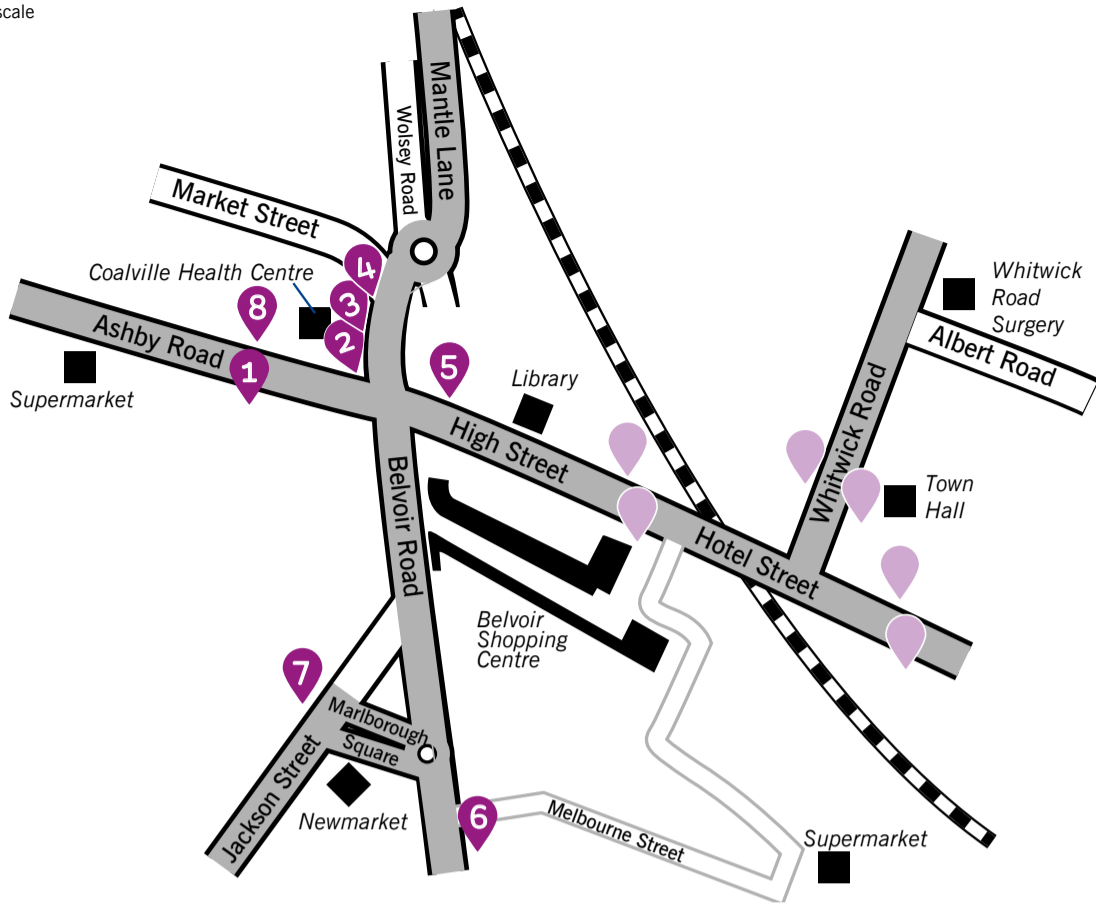

Underlined services are supported by Leicestershire County Council

For town centre stops see over

Map not to scale

- | | |
|--|--|
| <p>1 Ashby Road
15 (towards Ravenstone)
29, 29A, 29B, X29 (towards Swadlincote)
125 (towards Castle Donington)
SMS code: leijgamt</p> <p>2 Memorial Square
15 (towards Ibstock), Skylink
SMS code: leijgdp</p> <p>3 15 (towards Ravenstone),
16/16A/X16, 28, 127
SMS code: leijgad</p> <p>4 11/11A
SMS code: leiamjt</p> | <p>5 High Street
29, 29A, 29B, X29 (towards Leicester)
127
SMS code: leiajwpd</p> <p>6 Belvoir Road
15 (towards Ibstock),
28, 125 (towards Leicester)
SMS code: leimjgdj</p> <p>7 Jackson Street
SMS code: leijgdwa</p> <p>8 Ashby Road
15 (towards Ibstock),
125 (towards Leicester)
SMS code: leimamjw</p> |
|--|--|

KEY

- Bus Stops
- Other Bus Stops
- Bus Served Roads

This map shows the main departure points in the town centre.

For the next timetabled departures from a specific bus stop, text the 8 letter SMS code to 84268. Normal text message rates apply and the return text message costs 25p.