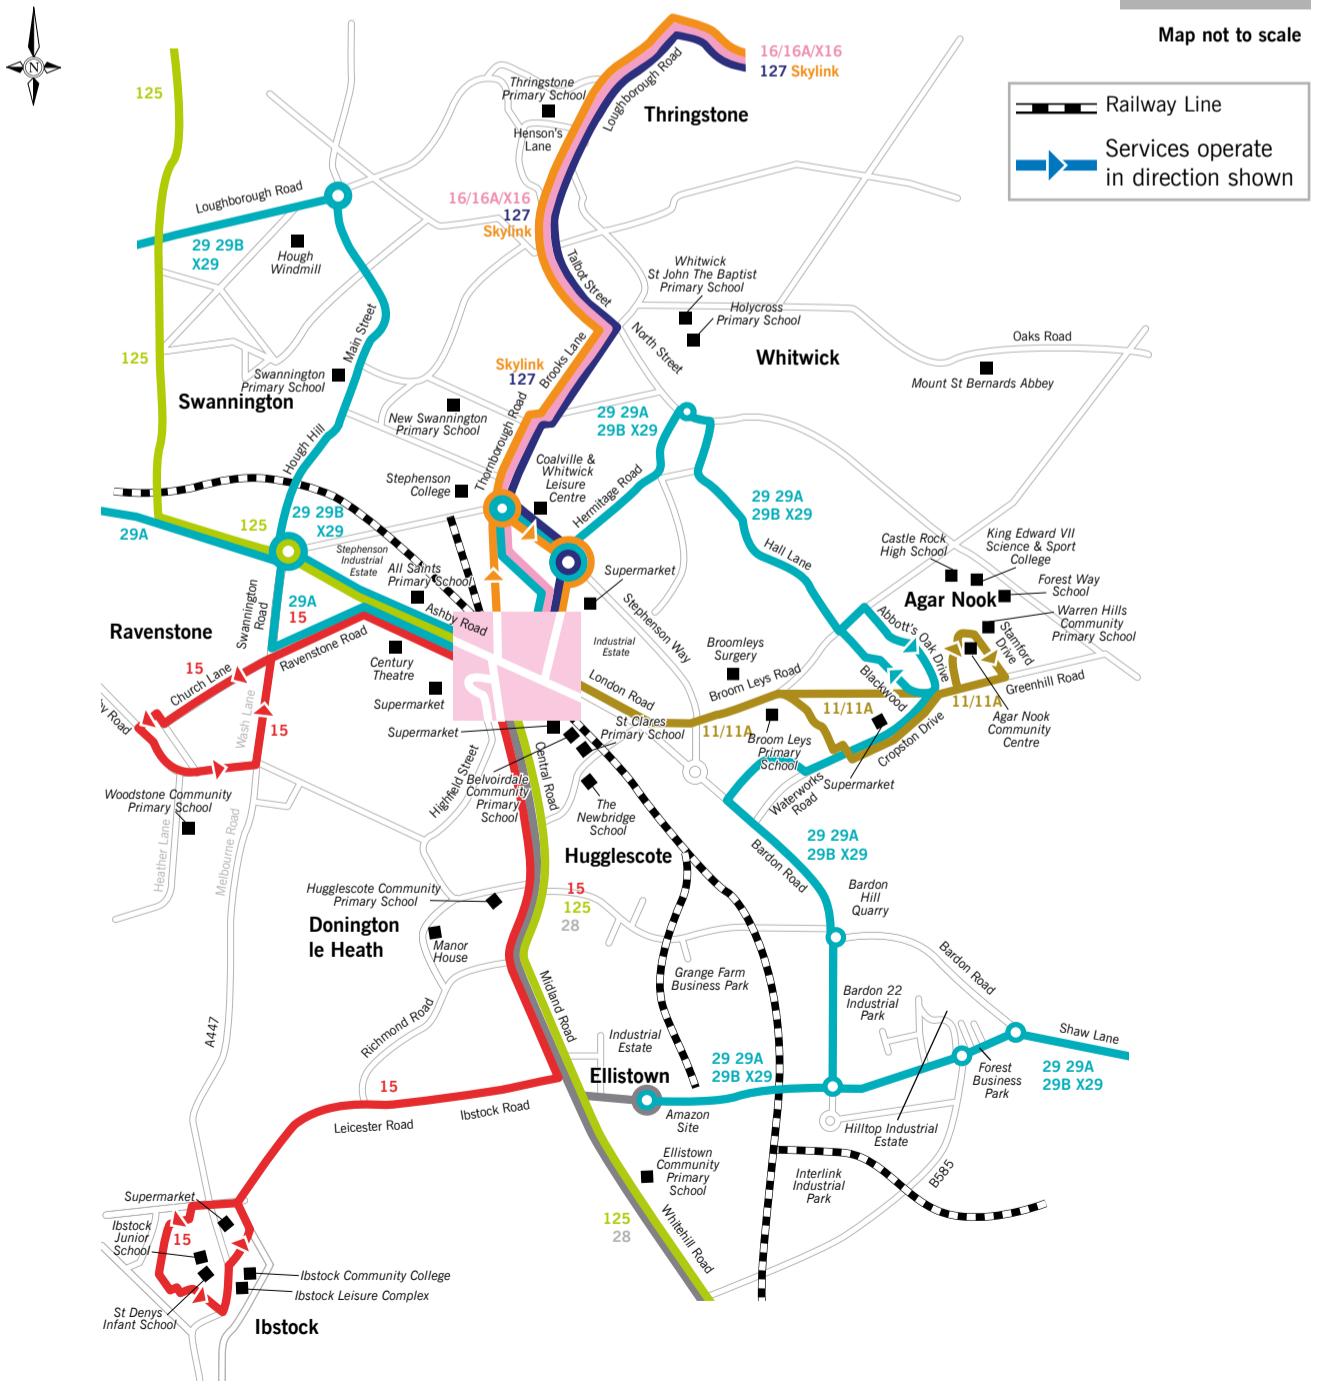

Underlined services are supported by Leicestershire County Council

For town centre stops see over

Map not to scale

- | | |
|--|--|
| <p>1 Ashby Road
15 (towards Ravenstone)
29, 29A, 29B, X29 (towards Swadlincote)
125 (towards Castle Donington)
SMS code: leijgamt</p> <p>2 Memorial Square
15 (towards Ibstock), Skylink
SMS code: leijgdp</p> <p>3 15 (towards Ravenstone),
16/16A/X16, 28, 127
SMS code: leijgad</p> <p>4 11/11A
SMS code: leiamjt</p> | <p>5 High Street
29, 29A, 29B, X29 (towards Leicester)
127
SMS code: leiajwpd</p> <p>6 Belvoir Road
15 (towards Ibstock),
28, 125 (towards Leicester)
SMS code: leimjgdj</p> <p>7 Jackson Street
SMS code: leijgdwa</p> <p>8 Ashby Road
15 (towards Ibstock),
125 (towards Leicester)
SMS code: leimamjw</p> |
|--|--|

KEY

- Bus Stops
- Other Bus Stops
- Bus Served Roads

This map shows the main departure points in the town centre.

For the next timetabled departures from a specific bus stop, text the 8 letter SMS code to 84268. Normal text message rates apply and the return text message costs 25p.