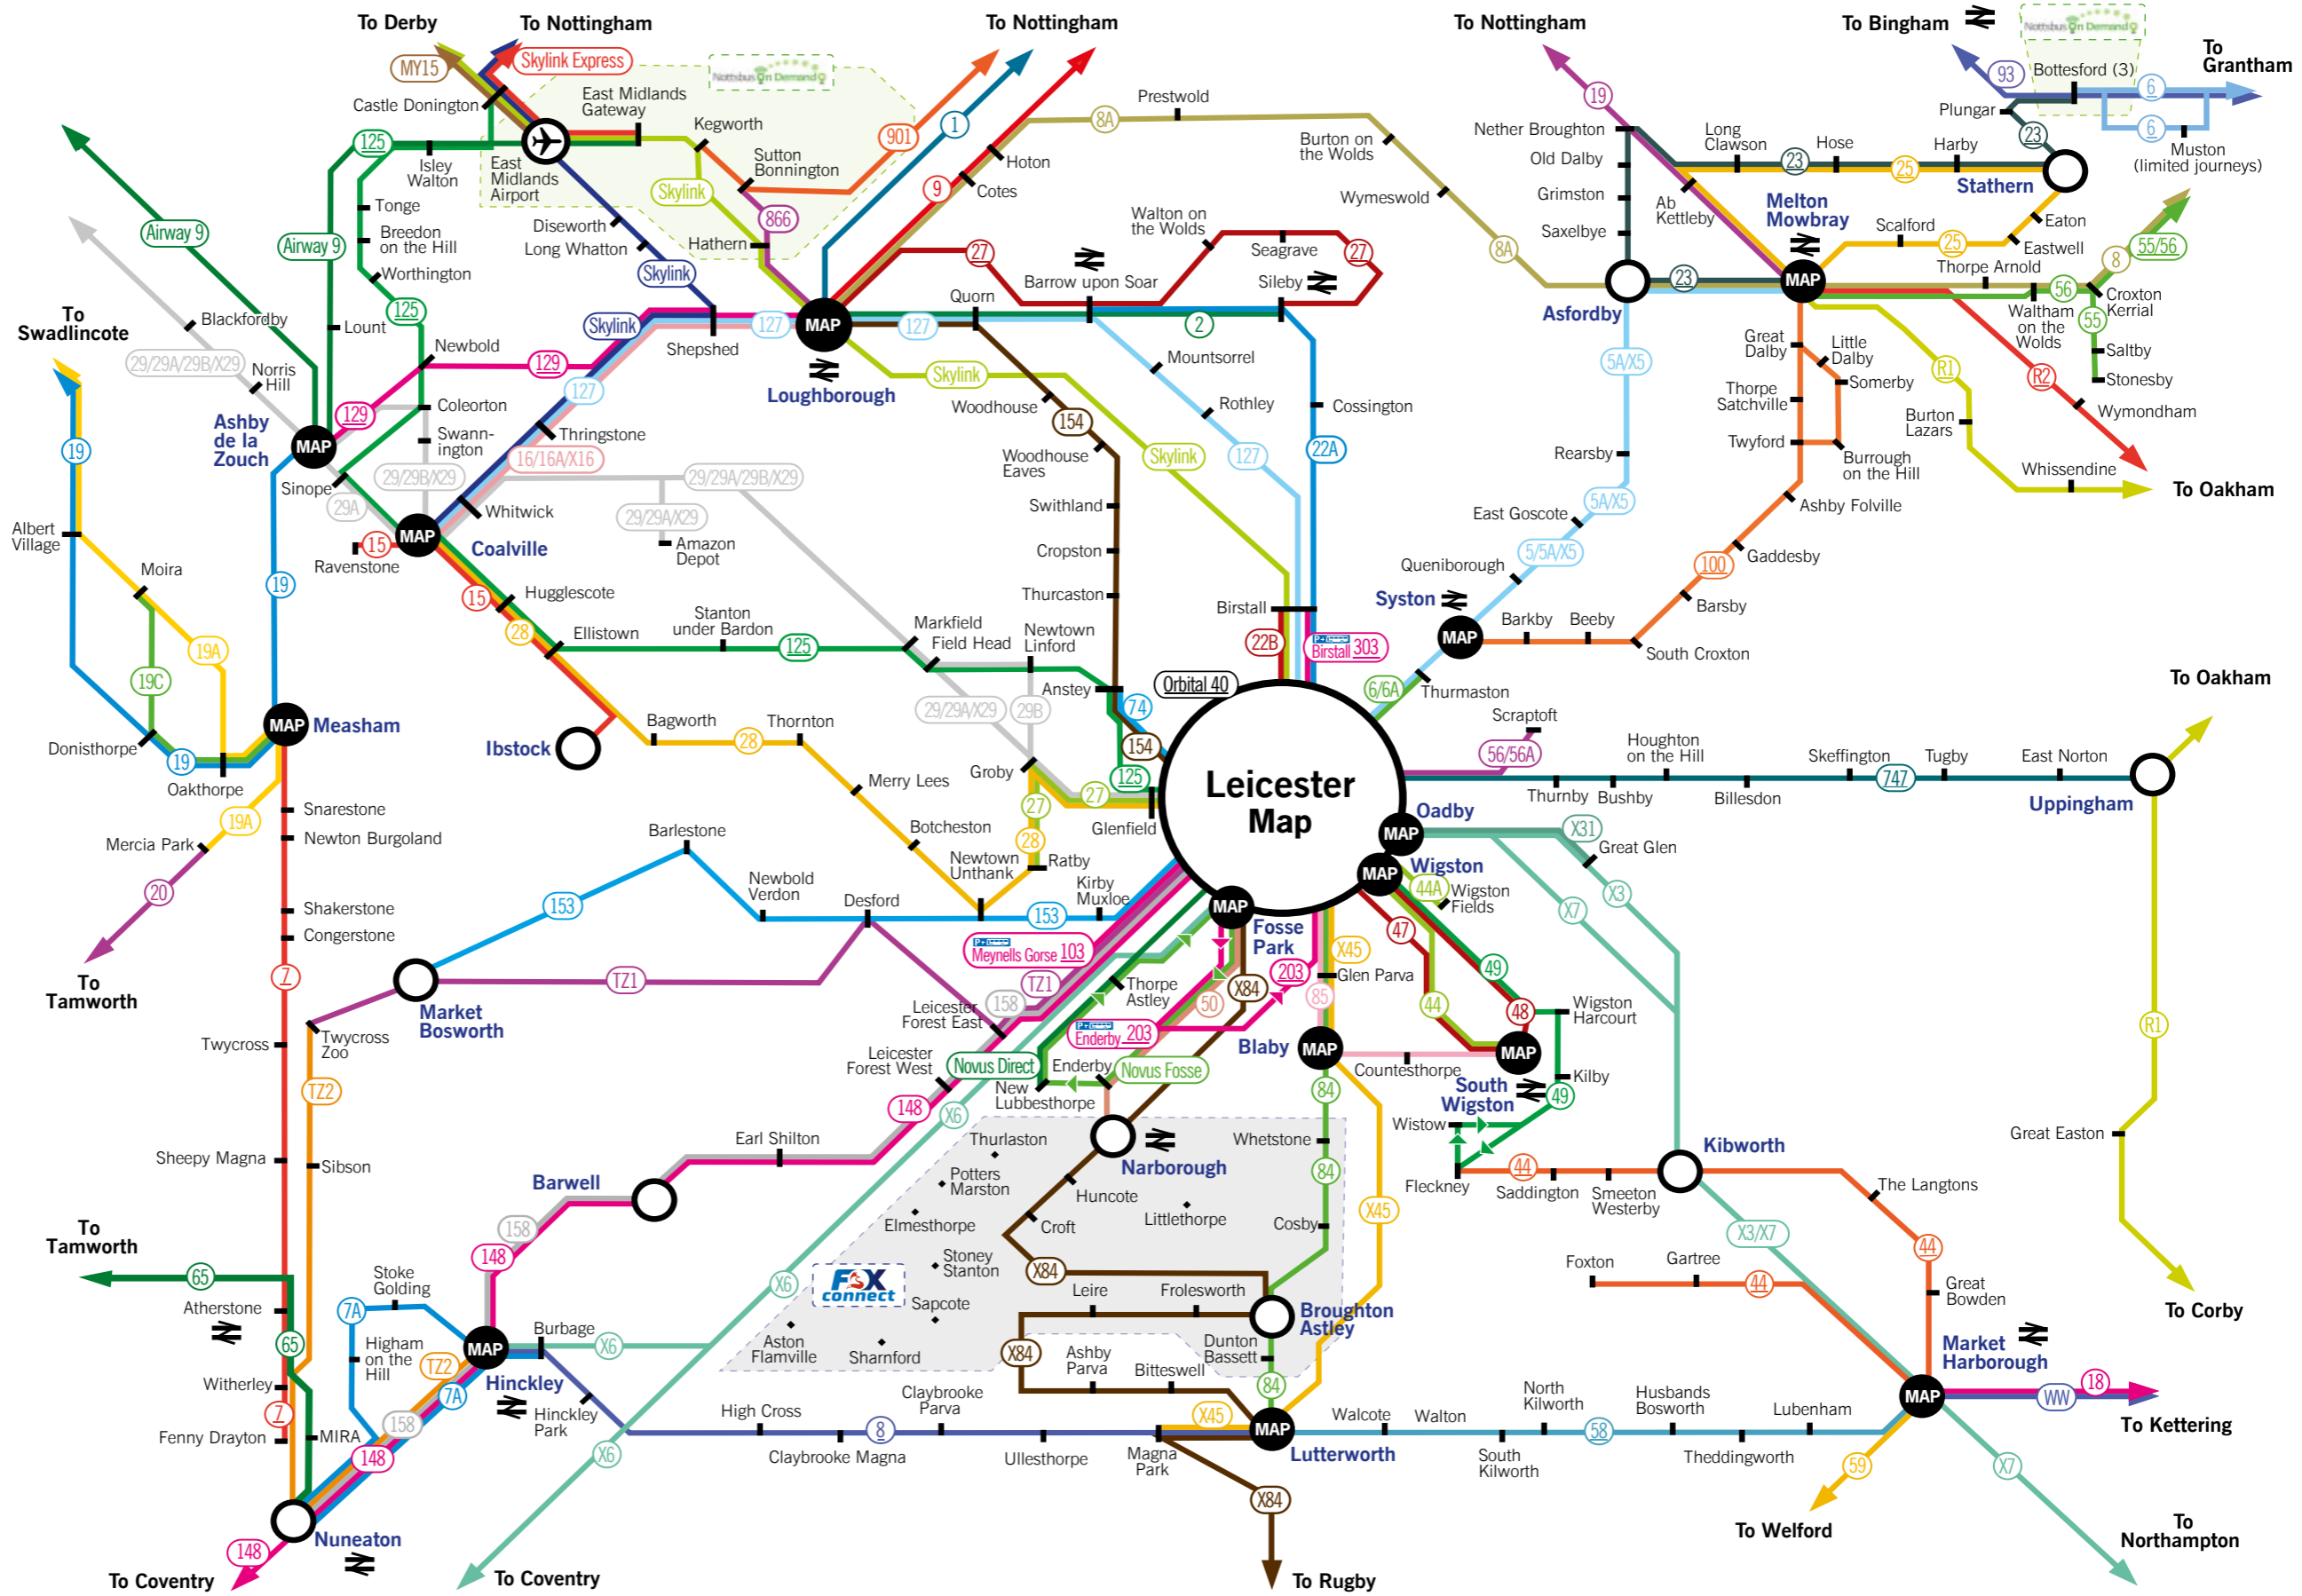

Leicestershire Network Bus map & guide

July 2024

www.Choose how you move.co.uk

View other local bus guides at
www.choosehowyoumove.co.uk/public-transport

@CHYMLEICS ChooseHowYouMove

Service	Operator(s)	Route	FREQUENCY		
			Monday – Saturday Daytime	Monday – Saturday Evenings	Sunday and Bank Holidays
1	Nottingham City	Loughborough - East Leake - Nottingham	20 mins	hourly	hourly
2	Kinchbus	Loughborough - Quorn - Barrow upon Soar - Sileby	90 mins	no service	no service
2X	Vectare	Loughborough - Quorn - Barrow upon Soar - Sileby - Leicester	infrequent	infrequent	infrequent
5	Arriva	Leicester - Belgrave - Rushey Mead - Syston - East Goscote	30 mins	hourly	30 min
5/5A	Arriva	Leicester - Syston - Rearsby - Melton Mowbray (5)	30 mins	infrequent	infrequent
X5	Arriva	Leicester - Syston - Rearsby - Melton Mowbray	infrequent	no service	no service
6/6A	Arriva	Leicester - Thurmaston ASDA	30 mins	hourly	no service
6	Centrebus	Bottesford - Grantham	Infrequent	no service	no service
7/7A	Arriva	Burbage - Hinckley - Stoke Golding - Higham on the Hill - Nuneaton	hourly	no service	no service
7	Stagecoach	Fenny Drayton - Atherstone - Twycross - Newton Burgoland - Measham	infrequent	no service	no service
8	Centrebus	Melton Mowbray - Grantham	2 hourly	no service	no service
8A	Centrebus	Loughborough - Burton on the Wolds - Wymeswold - Melton Mowbray	hourly	no service	no service
8	Arriva	Hinckley - Burbage - Hinckley Park - Magna Park - Lutterworth	hourly	hourly	infrequent
9	Kinchbus	Loughborough - Bunny - Nottingham	30 mins	2 hourly	hourly
13	First	Leicester - New Parks - Glenfield	30 mins	hourly	hourly
15	Arriva	Ravenstone - Coalville - Ellistown - Ibstock	30min Ibstock - Coalville hourly to Ravenstone	no service	no service
16	Arriva	Coalville - Whitwick - Thringstone - Shepshed - Loughborough	hourly	infrequent	no service
16A/X16	Arriva	Coalville - Whitwick - Thringstone - Shepshed - Loughborough	infrequent	no service	no service
18	Stagecoach	Market Harborough - Ise Lodge, Kettering	hourly	no service	no service
19	Centrebus	Melton Mowbray - Nottingham	Monday - Friday infrequent	no service	no service
19	Diamond Bus	Ashby de la Zouch - Measham - Swadlincote - Burton upon Trent	hourly	no service	no service
19A	Diamond Bus	Mercia Park - Measham - Swadlincote - Burton upon Trent	Monday - Friday infrequent	no service	no service
19C	Diamond Bus	Moir - Measham - Burton upon Trent	Monday - Friday 1 morning journey	no service	no service
20	Diamond Bus	Mercia Park - Tamworth	Monday - Friday infrequent	Monday - Friday infrequent	no service
22A	Centrebus	Evington - Leicester - Birstall - Cossington - Sileby - Barrow-upon-Soar	30 mins Birstall - Leicester - Evington Hourly (Mon-Fri) Barrow - Birstall - Leicester - Evington	hourly Evington - Leicester (22E)	no service
22B	First	Leicester - Birstall	hourly (Sat Only)	no service	no service
23	Centrebus	Melton Mowbray - Asfordby - Old Dalby - Long Clawson - Harby - Stathern - Redmile - Bottesford	2 hourly	no service	no service
25	Centrebus	Melton Mowbray - Scalford - Eastwell - Stathern	infrequent	no service	no service
27	Arriva	Leicester - Ratby via Groby Road	hourly	hourly	hourly
27	Centrebus	Loughborough - Barrow upon Soar - Walton-on-the-Wolds - Seagrave - Sileby	75 mins	no service	no service
28	Arriva	Leicester - Ratby - Botcheston - Thornton - Bagworth - Coalville	hourly	no service	no service
29	Arriva	Leicester - Groby - Markfield - Coalville - Swannington - Ashby de la Zouch - Swadlincote	hourly	hourly	hourly
29A	Arriva	Leicester - Groby - Markfield - Coalville - Ashby de la Zouch - Swadlincote	hourly	no service	no service
29B	Arriva	Leicester - Groby - Newtown Linford - Markfield - Coalville - Swannington - Ashby de la Zouch - Swadlincote	no service	no service	infrequent
X29	Arriva	Leicester - Bardon VF - Coalville - Swannington - Ashby de la Zouch - Swadlincote	infrequent	no service	no service
31/31A	Arriva	Oadby - Leicester	15 min	40mins	40mins
Orbital 40	Centrebus	Leicester Orbital (Clockwise & Anti-clockwise)	hourly	no service	no service
44	Centrebus	Fleckney - Market Harborough - Foxton	hourly peak 2 hourly off-peak	no service	no service
44	Arriva	Leicester - South Wigston	30 mins	infrequent	hourly
44A	Arriva	Leicester - Wigston Magna	30 mins	hourly	no service
47	Arriva	Leicester - South Wigston - Wigston Magna - Leicester	12 mins Monday - Friday 15 mins Saturday	30 mins	30 mins
48	Arriva	Leicester - Wigston Magna - South Wigston - Leicester	12 mins Monday - Friday 15 mins Saturday	30 mins	30 mins
49	Arriva	Leicester - Wigston Magna - Wigston Harcourt - Fleckney (1)	hourly	infrequent	no service
50	Arriva	Leicester - Fosse Park - Enderby - Narborough	20 mins	30 mins Fosse Park hourly Narborough	30 mins
55/56	Centrebus	Melton Mowbray - Buckminster - Grantham	infrequent	no service	no service
56/56A	Arriva	Leicester - Scraptoft - Thurnby School	2 hourly	no service	no service
58	Centrebus	Market Harborough - Husbands Bosworth - South Kilworth - Lutterworth	infrequent	no service	no service
59	Stagecoach	Market Harborough - Marston Trussell - Sibbertoft - Clipston - Naseby - Welford	once a day Tuesday and Friday	no service	no service
65	Arriva	Tamworth - Polesworth - Atherstone - MIRA Technology Park - Nuneaton	hourly	no service	no service
74	First	Leicester - Anstey via Beaumont Centre	30 mins	30 mins	hourly