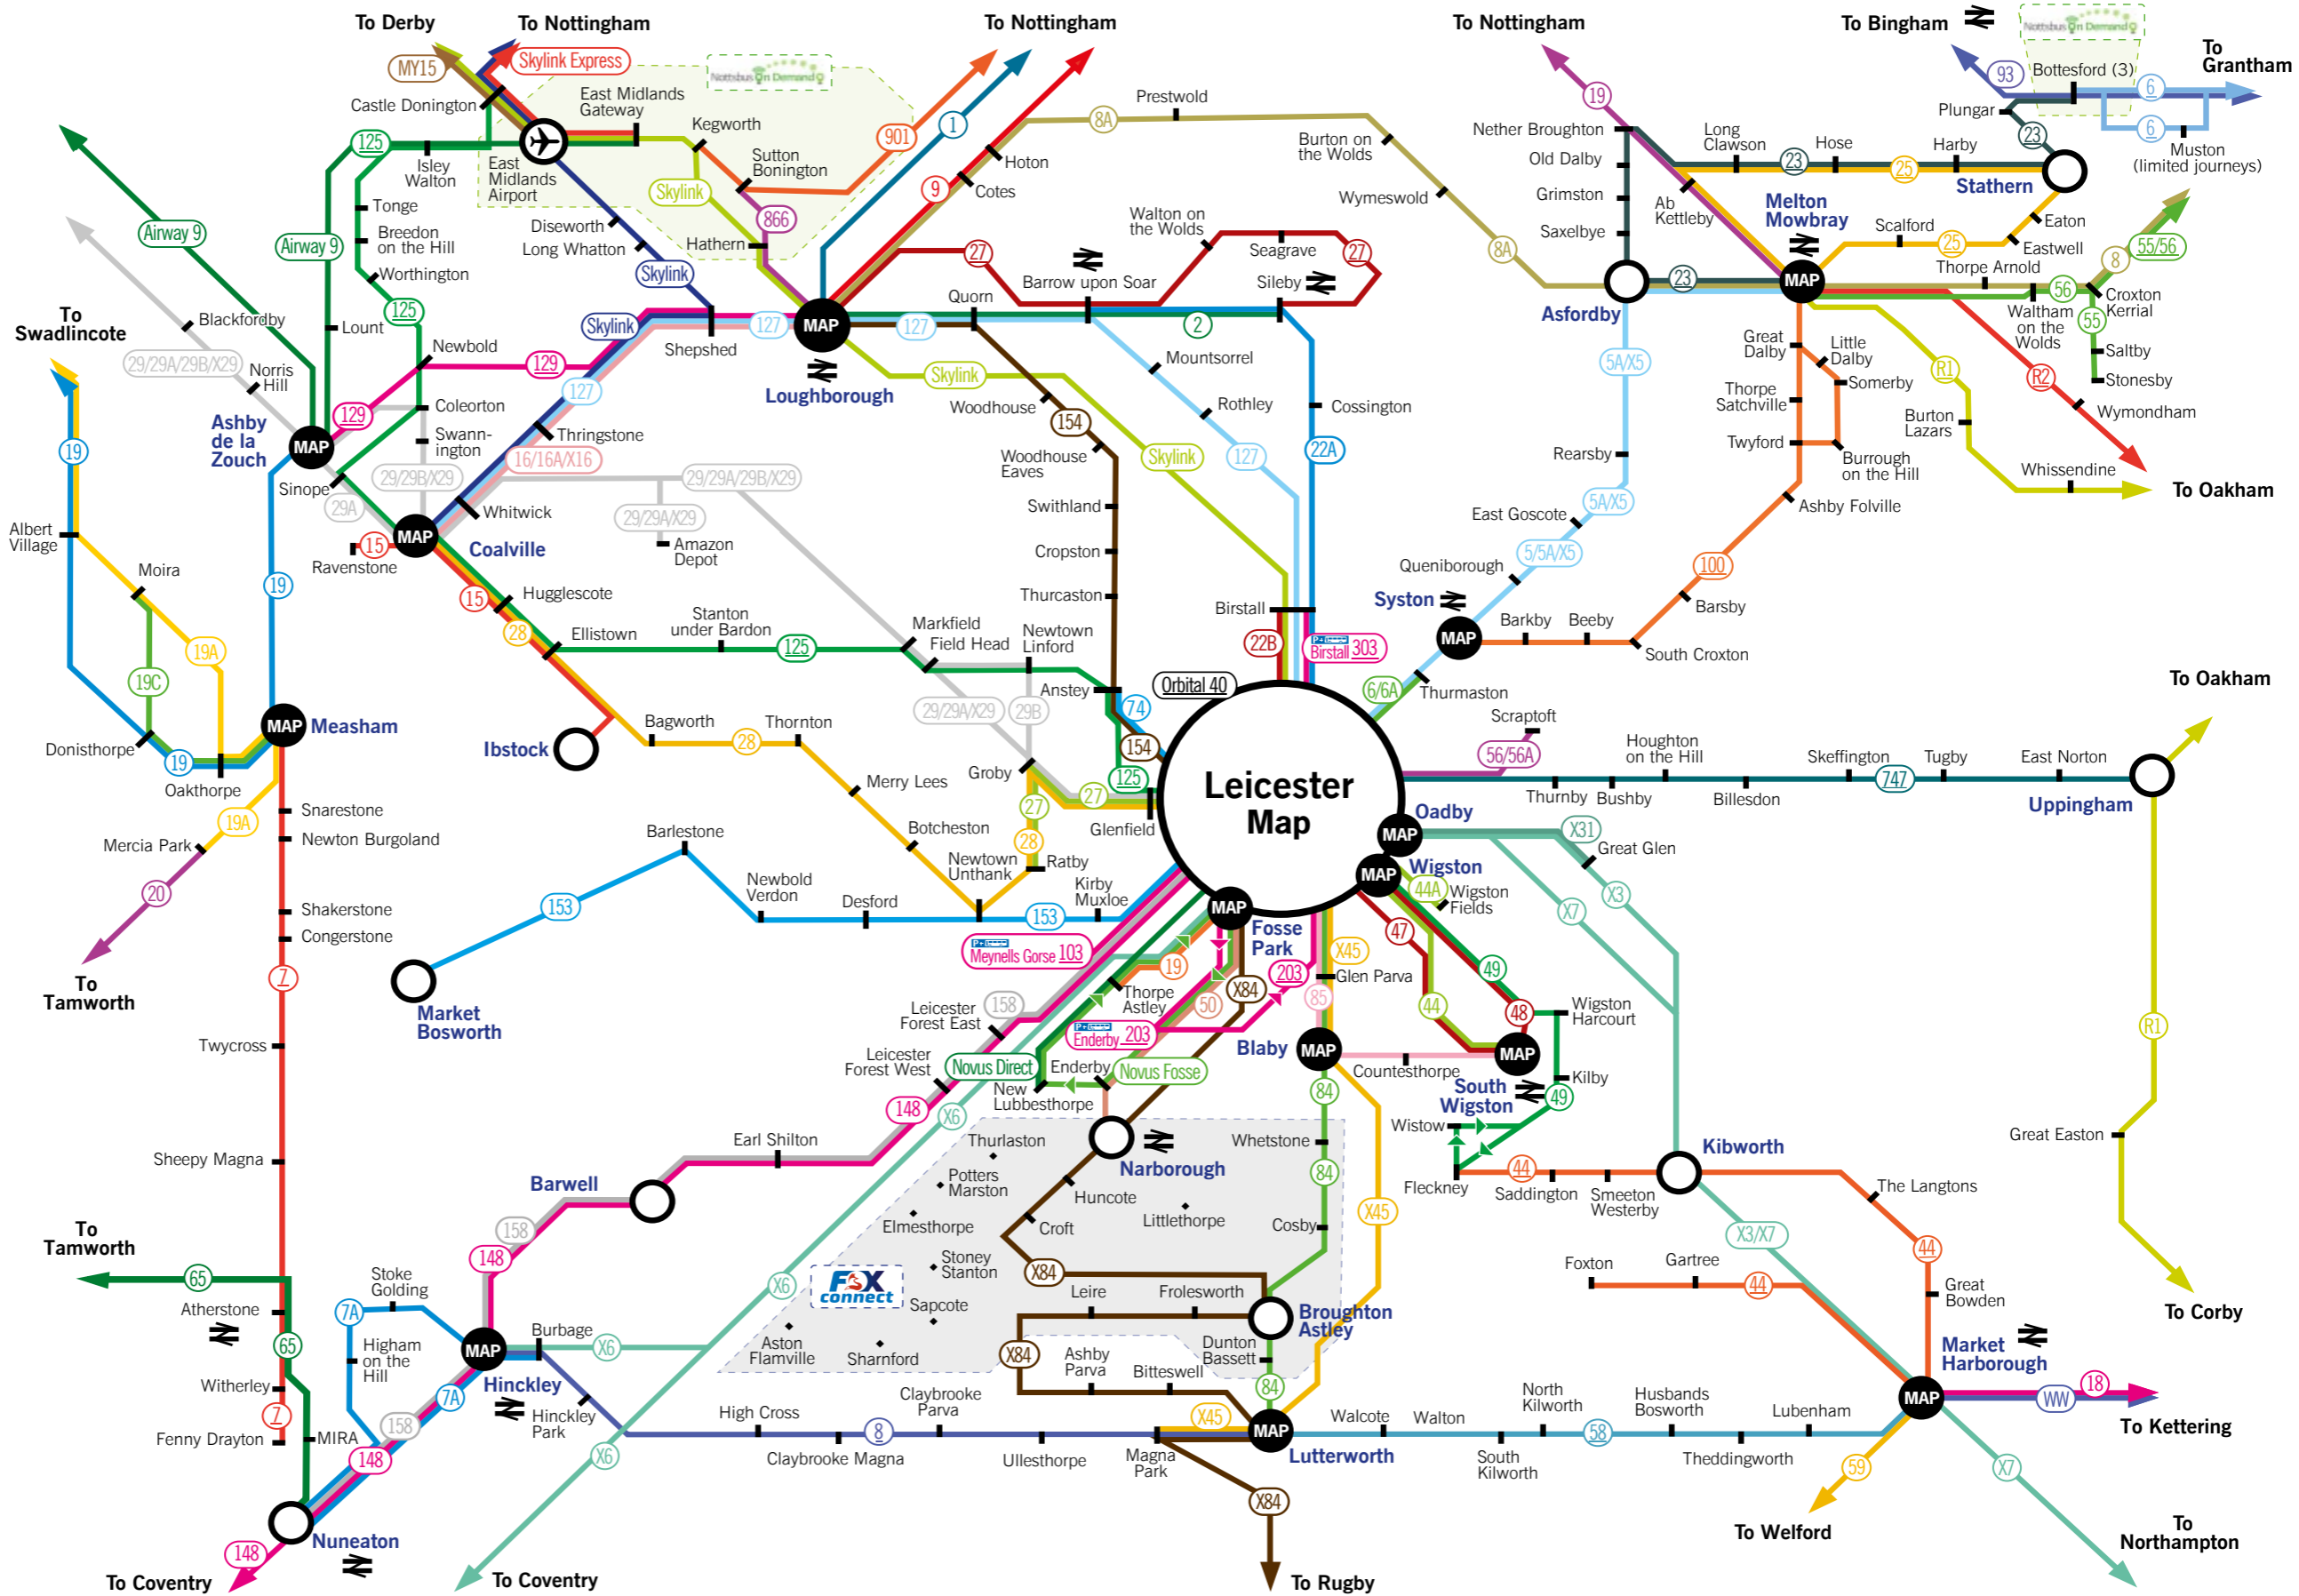

# Leicestershire Network Bus map & guide

August 2024

[www.Choose how you move.co.uk](http://www.Choose how you move.co.uk)

View other local bus guides at  
[www.choosehowyoumove.co.uk/public-transport](http://www.choosehowyoumove.co.uk/public-transport)

Underlined services provided by Leicestershire County Council.

- (1) City bound journeys to run via Wistow Rural Centre. (2) Limited Stop (3) Stops served in Bottesford will be the Railway Station and the two stops located on the High Street close to Queen Street. (4) Mon-Fri one early AM journey departs Coalville & Thringstone. (5) Also service 54 one Mon to Sun evening journey Park