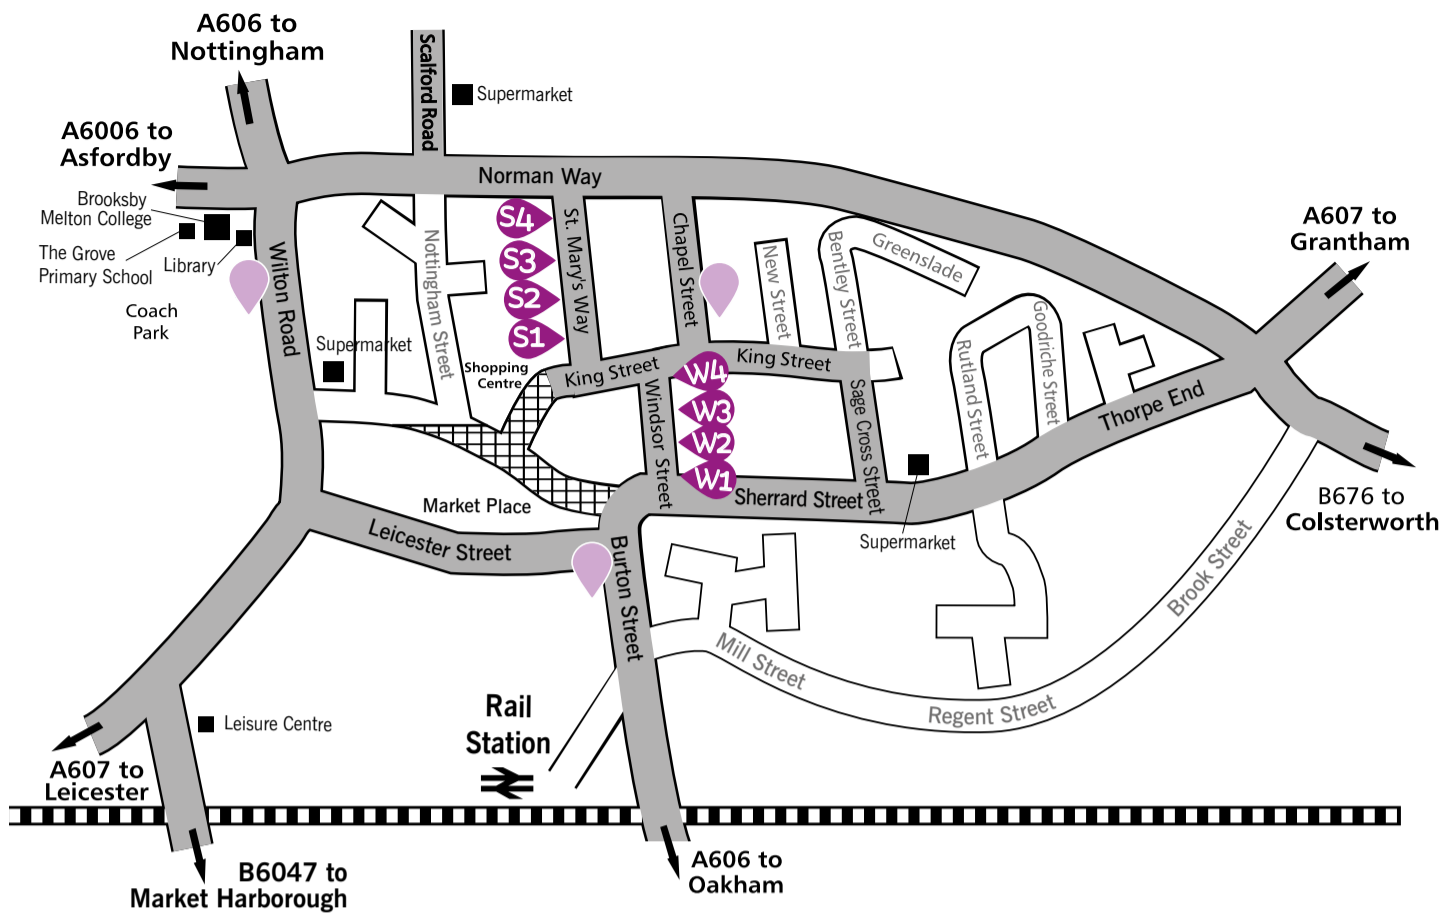

Underlined services are supported by Leicestershire County Council

For town centre stops see over

Map not to scale

This map is reproduced from Ordnance Survey material with the permission of Ordnance Survey on behalf of the Controller of Her Majesty's Stationery Office © Crown Copyright. Unauthorised reproduction infringes Crown copyright and may lead to prosecution or civil proceedings. Leicestershire County Council. Licence Number 100019271. Published August 2024.

Map not to scale

St. Mary's Way	Windsor Street
<p>S1 15, 19 SMS code: leidpgat</p> <p>S2 Unservd</p> <p>S3 8A to Loughborough, 23, 25 SMS code: leidpgam</p> <p>S4 8 to Grantham SMS code: leidpgaj</p>	<p>W1 14 SMS code: leidpgad</p> <p>W2 5A, X5 SMS code: leidpdwt</p> <p>W3 55, 56, 100, R2 SMS code: leidpdwp</p> <p>W4 R1 SMS code: leidpdwm</p>

For the next timetabled departures from a specific bus stop, text the 8 letter SMS code to 84268.

Normal text message rates apply and the return text message costs 25p.

KEY

- Bus Stops
- Other Bus Stops
- Bus Served Roads