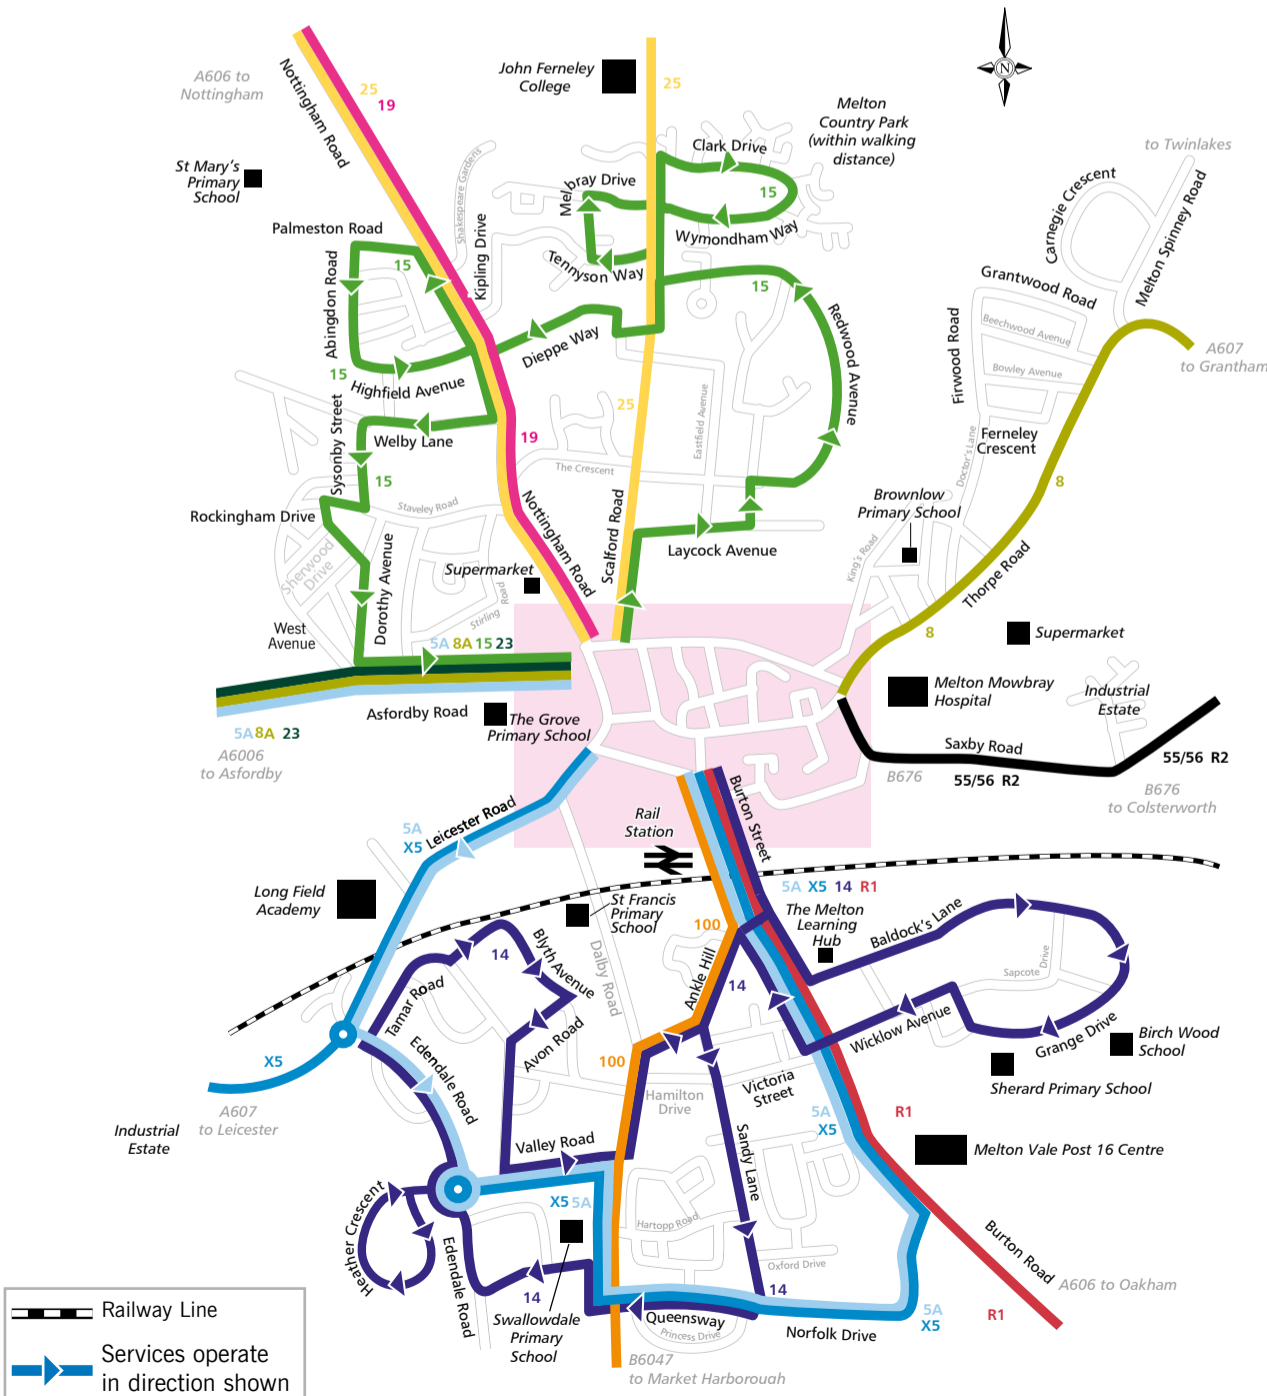

Underlined services are supported by Leicestershire County Council

For town centre stops see over

Map not to scale

This map is reproduced from Ordnance Survey material with the permission of Ordnance Survey on behalf of the Controller of Her Majesty's Stationery Office © Crown Copyright. Unauthorised reproduction infringes Crown copyright and may lead to prosecution or civil proceedings. Leicestershire County Council. Licence Number 100019271. Published August 2024.