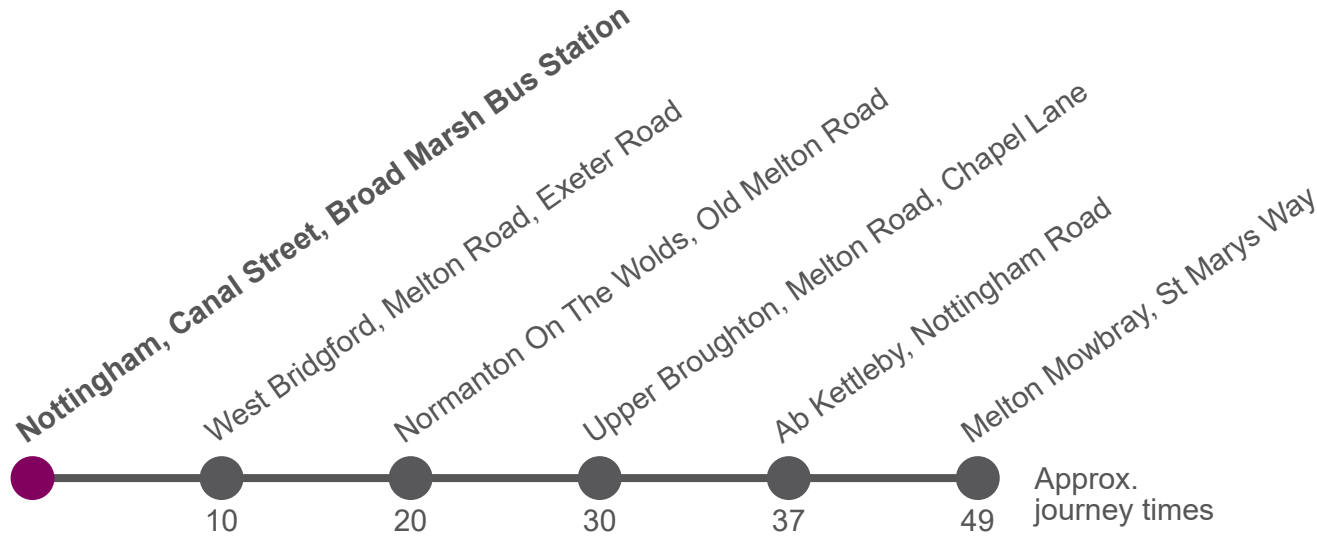

Saturday

Melton Mowbray, St Mary's Way	0735	1050	1350	1650
Ab Kettleby, South Lodge	0744	1059	1359	1659
Upper Broughton, Chapel Lane	0752	1107	1407	1707
Normanton On The Wolds, Old Melton Road	0802	1118	1418	1718
West Bridgford, Taunton Road	0816	1127	1427	1728
Nottingham, Broad Marsh Bus Station		1136	1436	1740
Nottingham, Victoria Centre	0835

Monday to Friday

Nottingham, Broad Marsh Bus Station	0940	1145	1445	1750
West Bridgford, Exeter Road	0950	1155	1455	1802
Normanton On The Wolds, Old Melton Road	1000	1205	1505	1811
Upper Broughton, Chapel Lane	1010	1215	1515	1823
Ab Kettleby, Sugar Loaf	1017	1222	1522	1830
Melton Mowbray, St Mary's Way	1028	1233	1533	1842

Saturday

Nottingham, Broad Marsh Bus Station	0940	1145	1445	1750
West Bridgford, Exeter Road	0950	1155	1455	1802
Normanton On The Wolds, Old Melton Road	1000	1205	1505	1811
Upper Broughton, Chapel Lane	1010	1215	1515	1823
Ab Kettleby, Sugar Loaf	1017	1222	1522	1830
Melton Mowbray, St Mary's Way	1028	1233	1533	1842