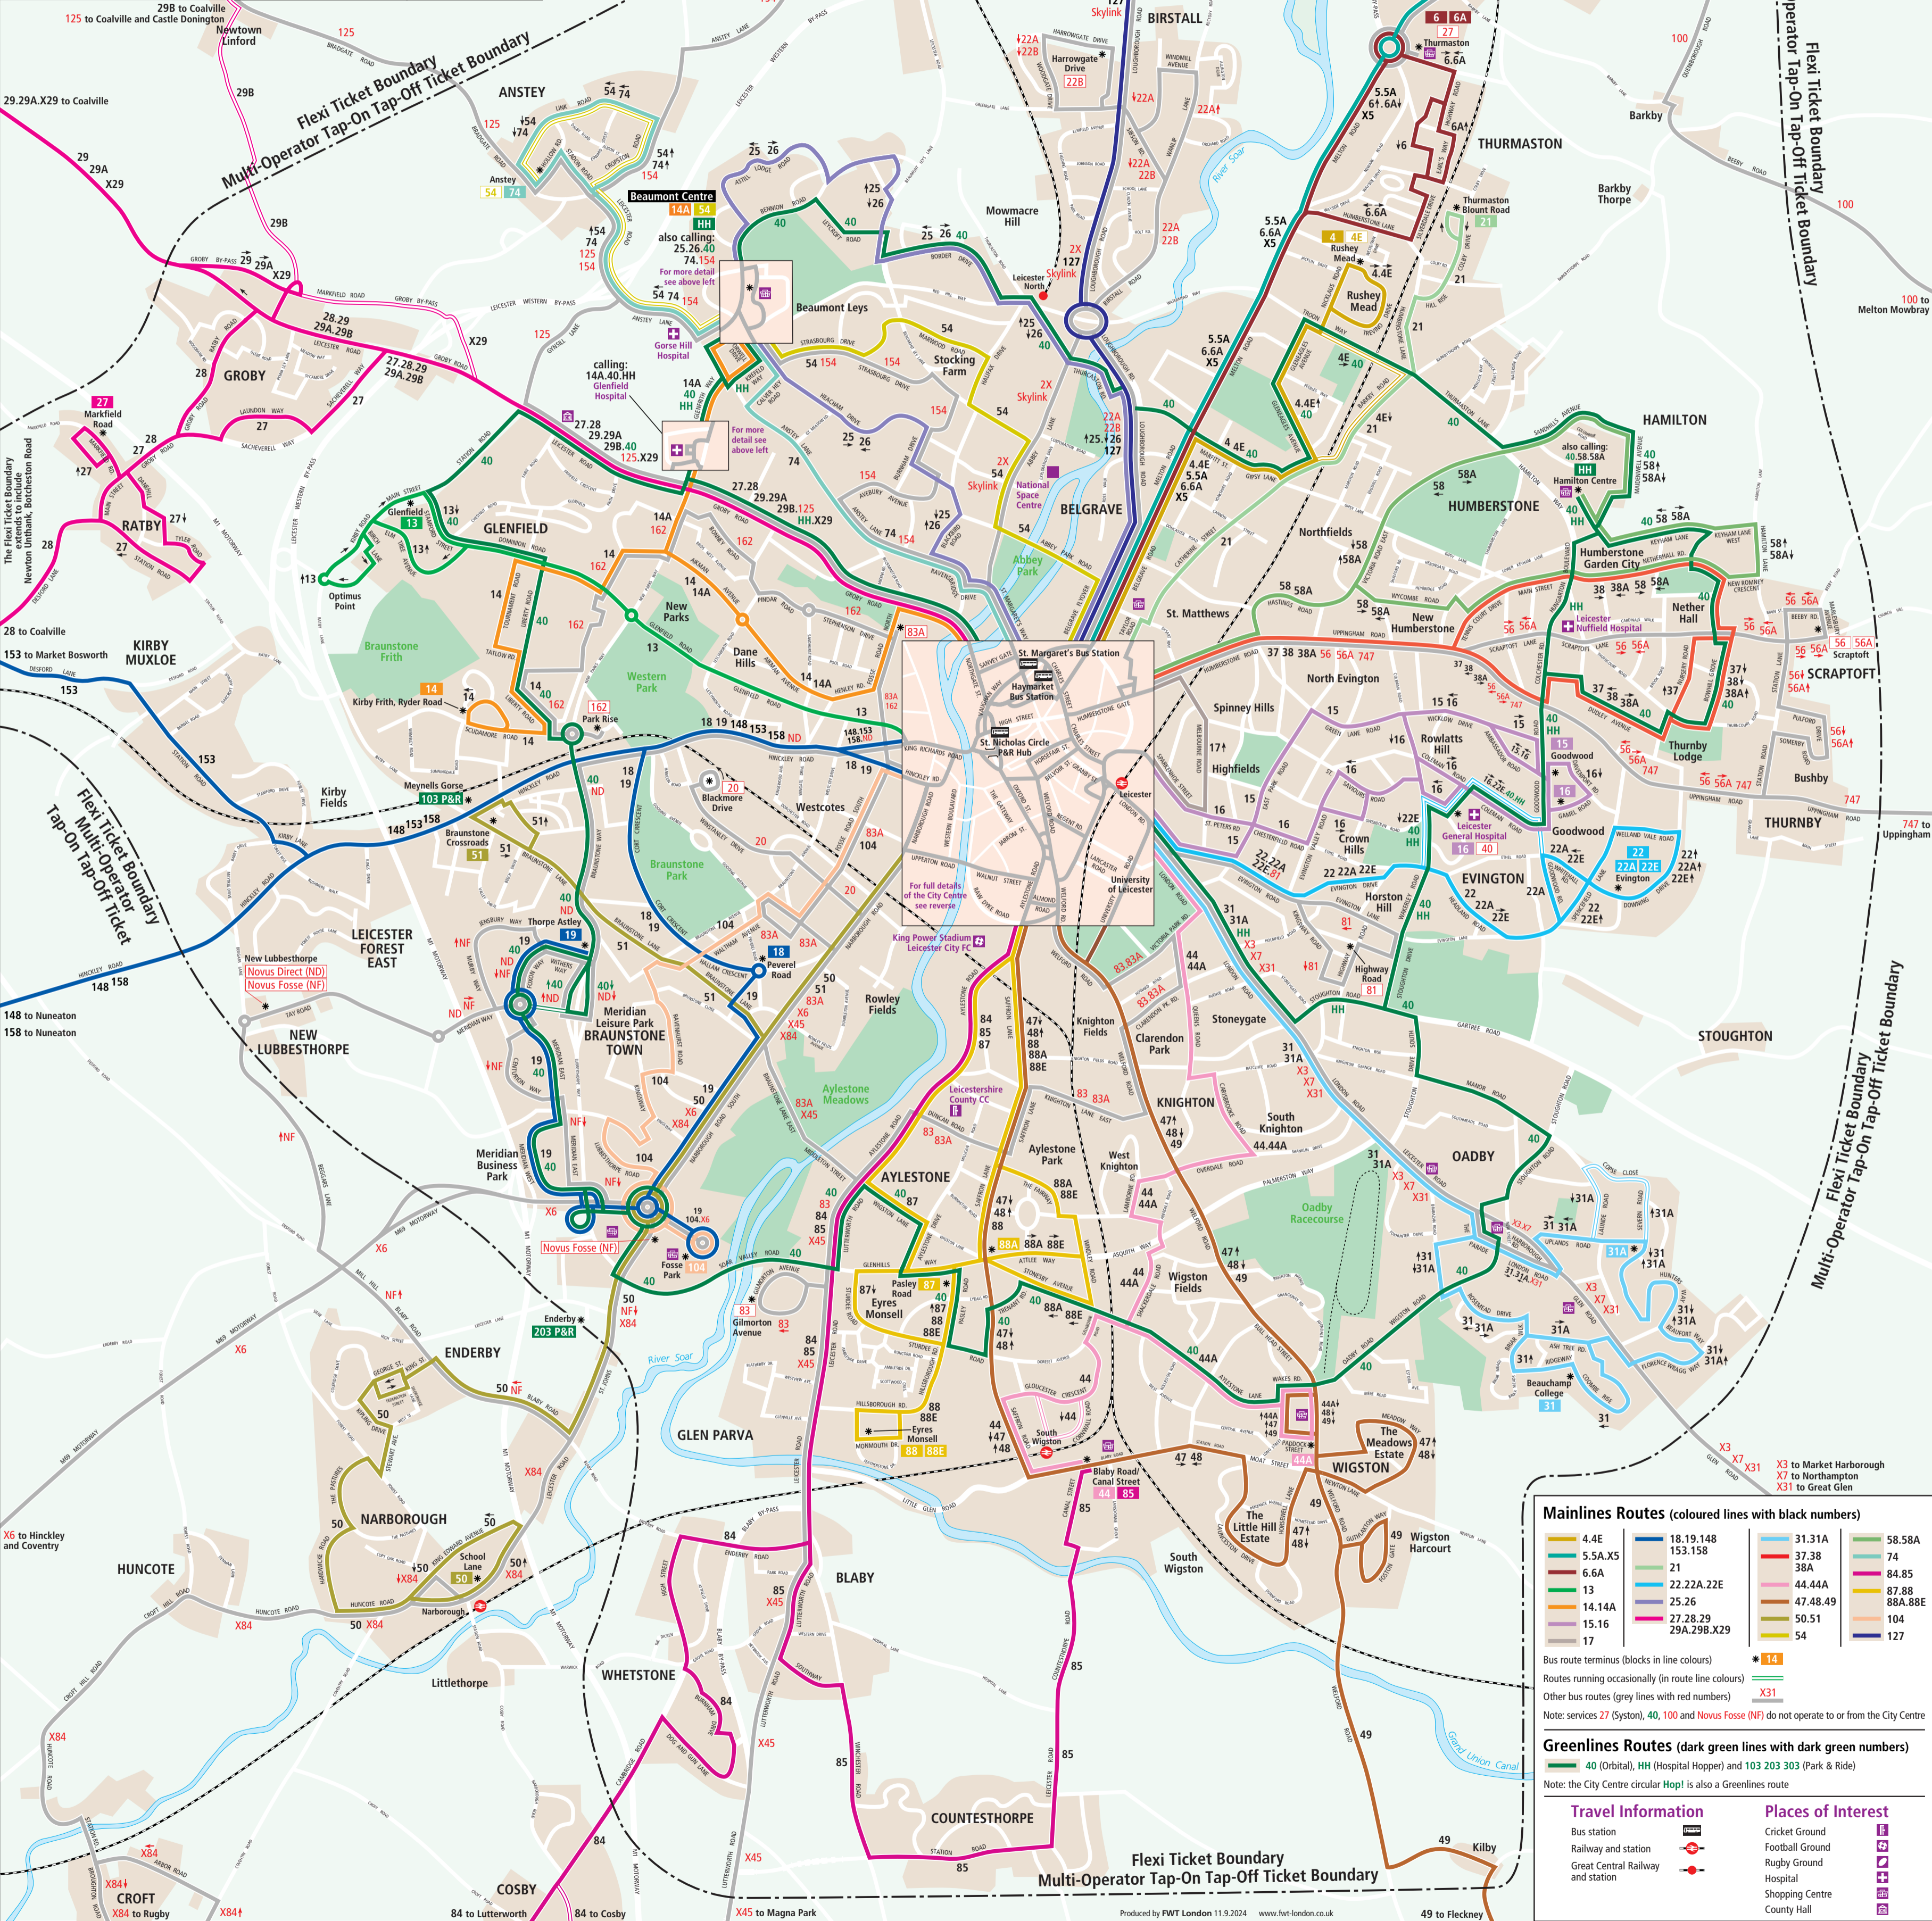

Main bus routes in Greater Leicester

Glenfield Hospital
Routes 14A, 40 and HH stop outside the Hospital

Beaumont Centre
Stop Services

A	14A	40 to Glenfield HH
B	25	
C	74, 154	to Leicester
D	54, 154	to Anstey
E	74, 154	to Anstey
F	26	40 to Hamilton

Leicester Leys Leisure Centre
Beaumont Centre

Mainlines Routes (coloured lines with black numbers)

4.4E	18, 19, 148	31, 31A	58, 58A
5.5A.X5	153, 158	37, 38	74
6.6A	21	38A	84, 85
13	22, 22A, 22E	44, 44A	87, 88
14, 14A	25, 26	47, 48, 49	88A, 88E
15, 16	27, 28, 29	50, 51	104
17	29A, 29B, X29	54	127

Greenlines Routes (dark green lines with dark green numbers)

40 (Orbital), HH (Hospital Hopper) and 103 203 303 (Park & Ride)
--

Travel Information

- Bus station
- Railway and station
- Great Central Railway and station

Note: the City Centre circular Hop1 is also a Greenlines route