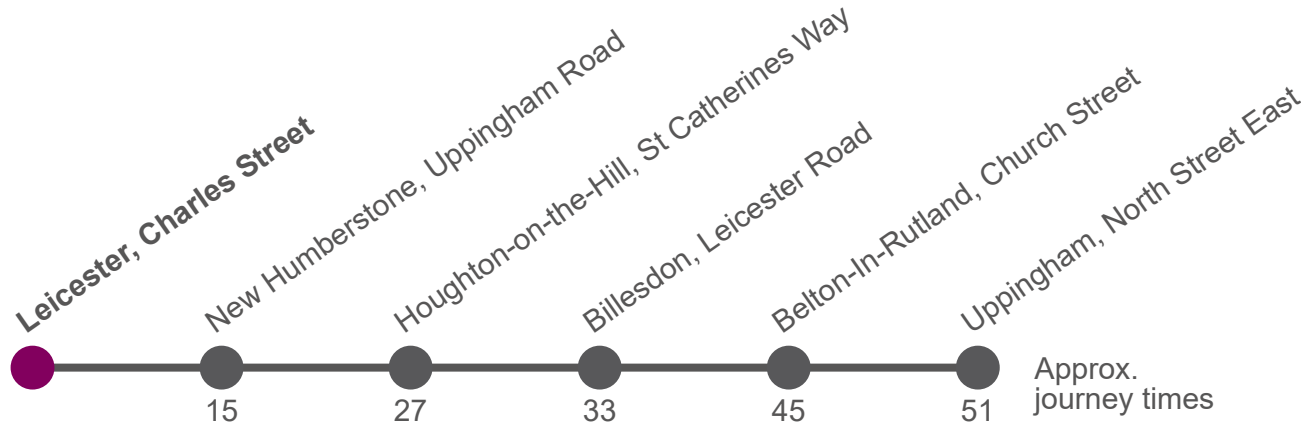

747

Leicester - Uppingham via Leicester - Uppingham

Effective from: 25/08/2024

Centrebus

Monday to Friday

Leicester, Haymarket Bus Station	...	0722	0830	1030	1226	1426	1526	1630	1730	1830
New Humberstone, Humberstone Park	...	0734	0842	1045	1241	1441	1542	1647	1747	1843
Thurnby, Grange Lane	0641									
Houghton-on-the-Hill, Rose & Crown	0645	0746	0855							1854
Houghton-on-the-Hill, St Catherines Way				1058	1254	1454	1553	1658	1758	
Billesdon, Church Street	0647	0751	0859	1104	1300	1500	1600	1702	1802	1859
Belton-In-Rutland, Post Office	0700	0802	0911	1116	1312	1512	1612	1714	1814	1910
Uppingham, Bay 2	0708	0810	0918	1121	1317	1517	1619	1720	1820	1918
Uppingham, Community College	...	0815

Saturday

Leicester, Haymarket Bus Station	...	0926	1126	1326	1526	1730
New Humberstone, Humberstone Park	...	0941	1141	1341	1542	1747
Thurnby, Grange Lane	0751					
Houghton-on-the-Hill, Rose & Crown	0756					1758
Houghton-on-the-Hill, St Catherines Way		0954	1154	1354	1553	
Billesdon, Church Street	0801	1000	1200	1400	1600	1802
Belton-In-Rutland, Post Office	0812	1012	1212	1412	1612	1814
Uppingham, Bay 2	0820	1017	1217	1417	1619	1820