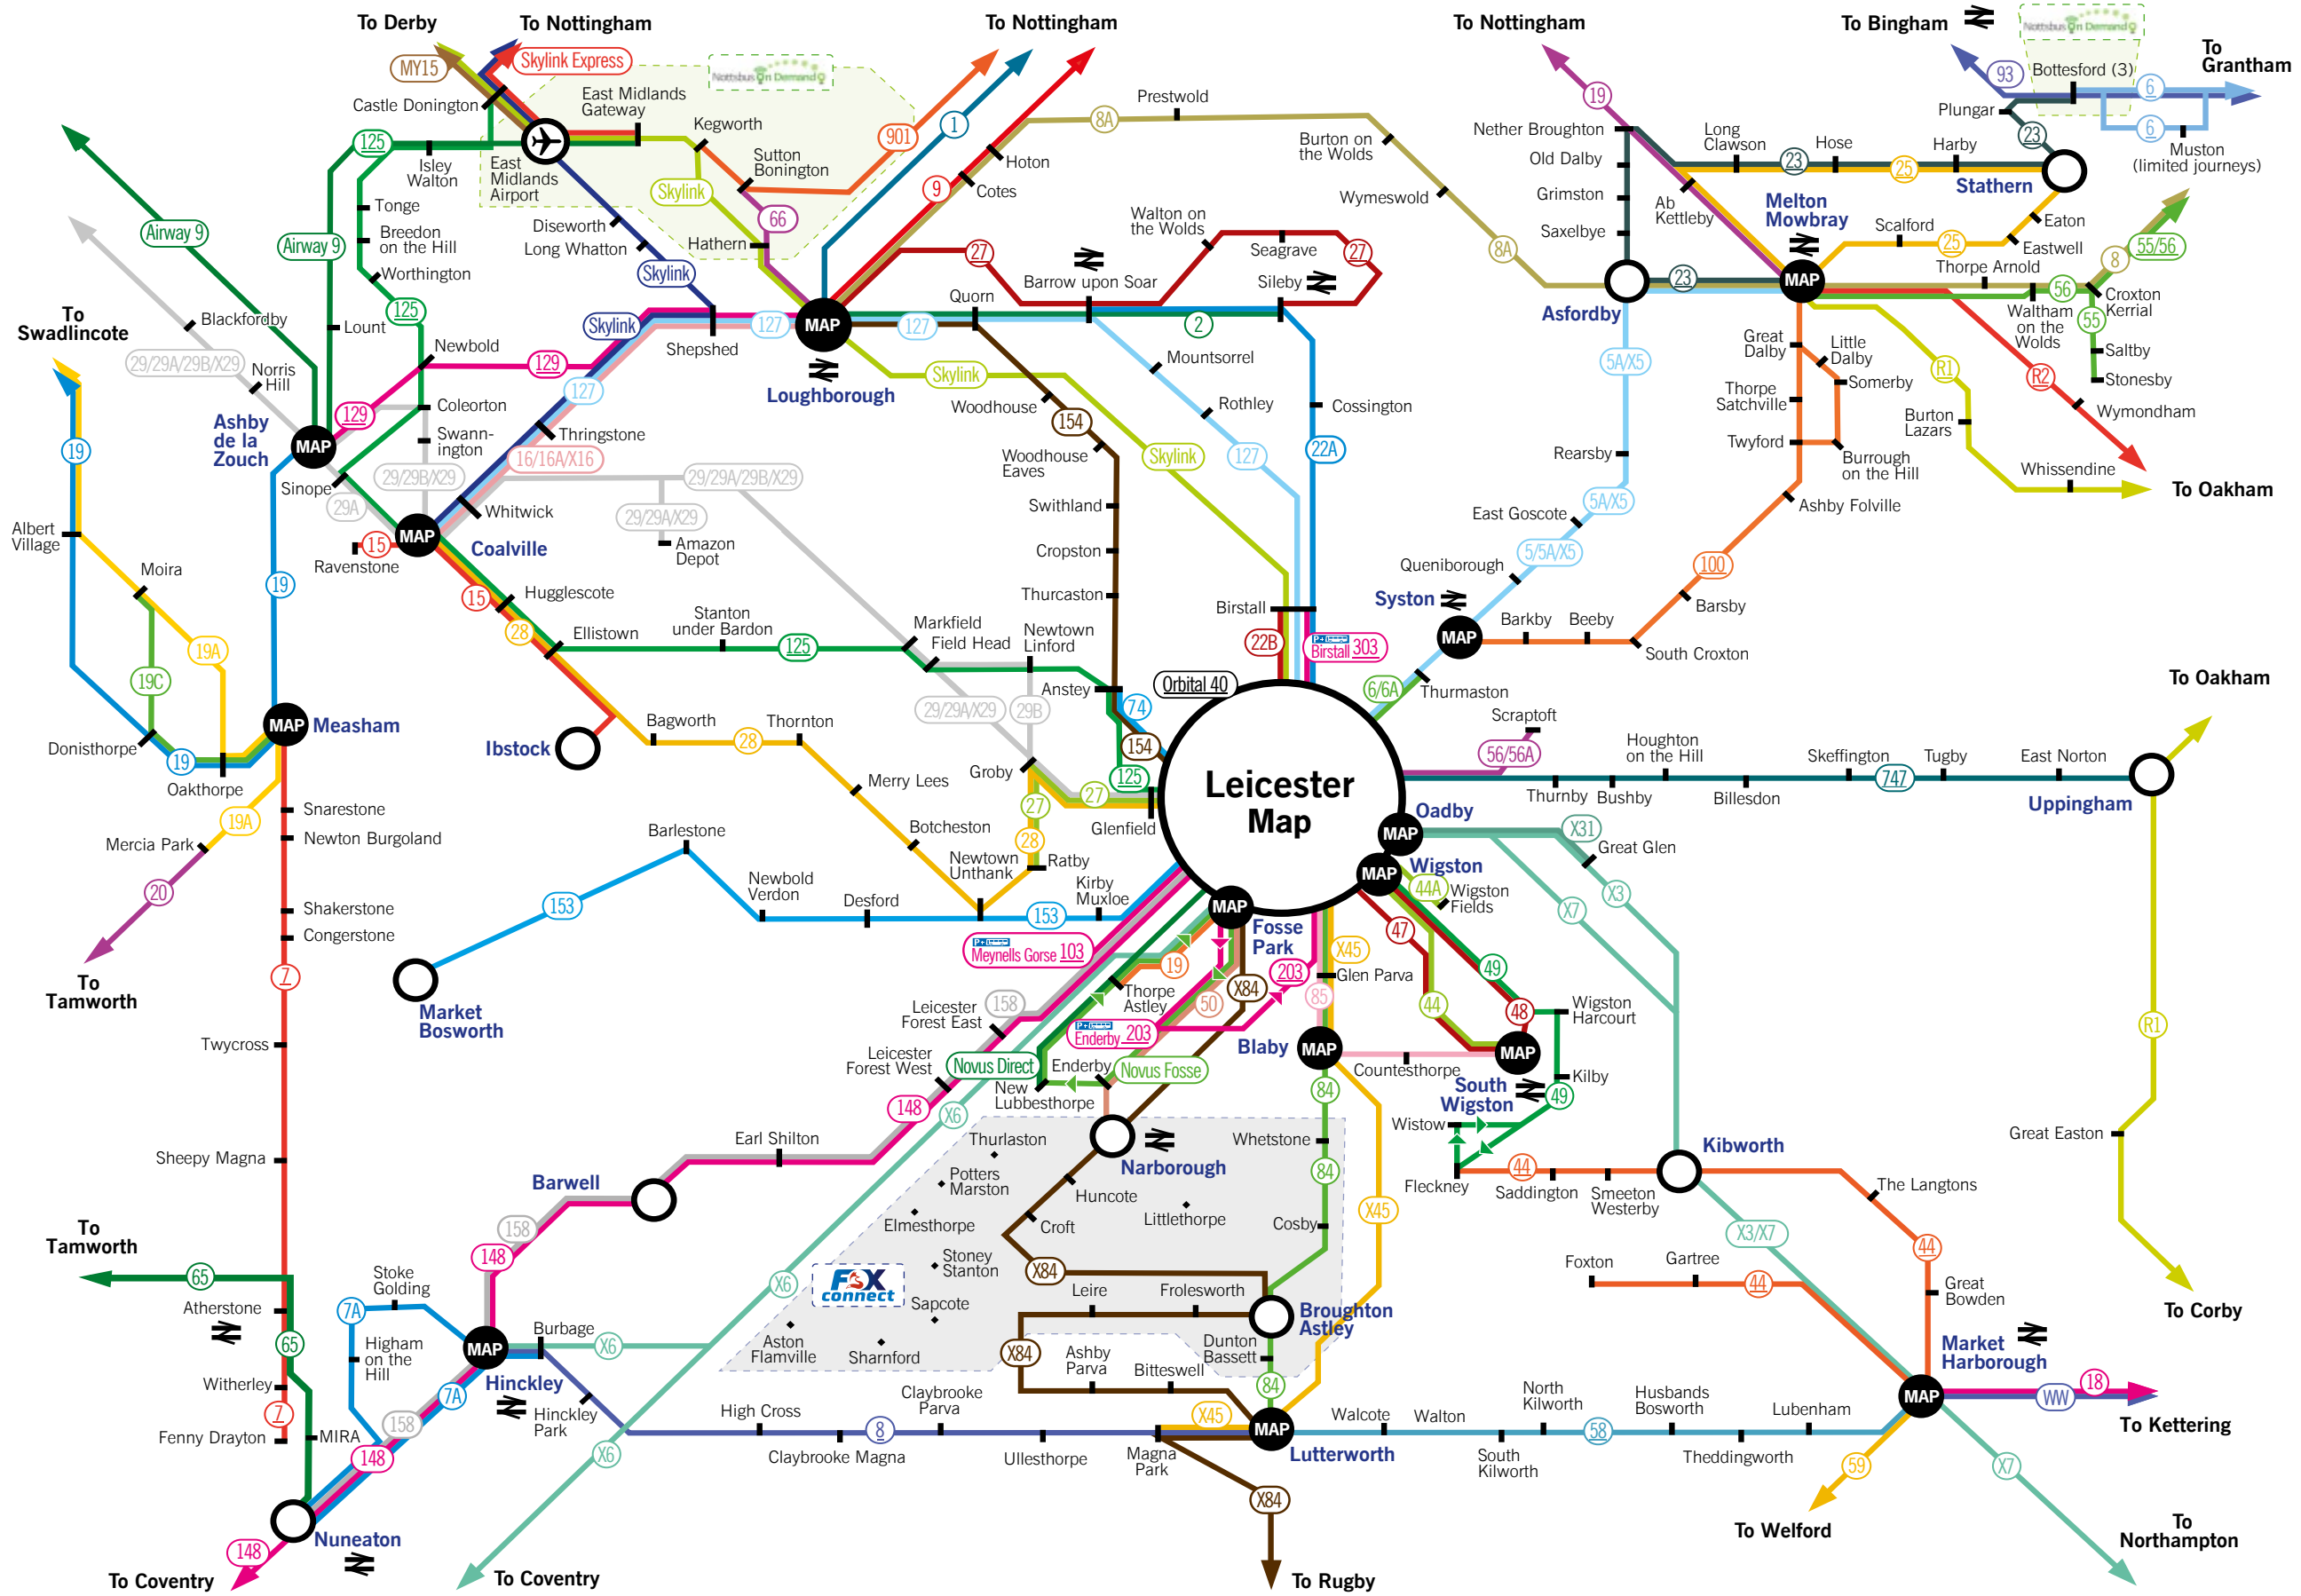

Leicestershire Network Bus map & guide

Valid from 28th October 2024

www.Choose how you move.co.uk

View other local bus guides at
www.choosehowyoumove.co.uk/public-transport

@CHYMLEICS ChooseHowYouMove

Service	Operator(s)	Route	FREQUENCY		
			Monday – Saturday Daytime	Monday – Saturday Evenings	Sunday and Bank Holidays
1	Nottingham City	Loughborough - East Leake - Nottingham	20 mins	hourly	hourly
2	Kinchbus	Loughborough - Quorn - Barrow upon Soar - Sileby	90 mins	no service	no service
2X	Vectare	Loughborough - Quorn - Barrow upon Soar - Sileby - Leicester	infrequent	infrequent	infrequent
5	Arriva	Leicester - Belgrave - Rushey Mead - Syston - East Goscote	30 mins	hourly	30 min
5/5A	Arriva	Leicester - Syston - Rearsby - Melton Mowbray	30 mins	infrequent	infrequent
X5	Arriva	Leicester - Syston - Rearsby - Melton Mowbray	infrequent	no service	no service
6/6A	Arriva	Leicester - Thurmaston ASDA	30 mins	hourly	no service
6	Centrebuses	Bottesford - Grantham	Infrequent	no service	no service
7/7A	Arriva	Burbage - Hinckley - Stoke Golding - Higham on the Hill - Nuneaton	hourly	no service	no service
7	Stagecoach	Fenny Drayton - Atherstone - Twycross - Newton Burgoland - Measham	infrequent	no service	no service
8	Centrebuses	Melton Mowbray - Grantham	2 hourly	no service	no service
8A	Centrebuses	Loughborough - Burton on the Wolds - Wymeswold - Melton Mowbray	hourly	no service	no service
8	Arriva	Hinckley - Burbage - Hinckley Park - Magna Park - Lutterworth	hourly	hourly	infrequent
9	Kinchbus	Loughborough - Bunny - Nottingham	30 mins	2 hourly	hourly
13/13W	First	Leicester - New Parks - Glenfield	30 mins	hourly	hourly
15	Arriva	Ravenstone - Coalville - Ellistown - Ibstock	30min Ibstock - Coalville hourly to Ravenstone	no service	no service
16	Arriva	Coalville - Whitwick - Thringstone - Shepshed - Loughborough	hourly	infrequent	no service
16A/16	Arriva	Coalville - Whitwick - Thringstone - Shepshed - Loughborough	infrequent	no service	no service
18	Stagecoach	Market Harborough - Ise Lodge, Kettering	hourly	no service	no service
19	First	Leicester - Braunstone - Fosse Park - Thorpe Astley	hourly	infrequent	no service
19	Centrebuses	Melton Mowbray - Nottingham	infrequent	no service	no service
19	Diamond Bus	Ashby de la Zouch - Measham - Swadlincote - Burton upon Trent	hourly	no service	no service
19A	Diamond Bus	Mercia Park - Measham - Swadlincote - Burton upon Trent	Monday - Friday infrequent	no service	infrequent
19C	Diamond Bus	Moiria - Measham - Burton upon Trent	Monday - Friday 1 morning journey	no service	no service
20	Diamond Bus	Mercia Park - Tamworth	Monday - Friday infrequent	Monday - Friday infrequent	infrequent
22A	Centrebuses	Evington - Leicester - Birstall - Cossington - Sileby - Barrow-upon-Soar	30 mins Birstall - Leicester - Evington Hourly (Mon-Fri) Barrow - Birstall - Leicester - Evington	hourly Evington - Leicester (22E)	no service
22B	First	Leicester - Birstall	hourly (Sat Only)	no service	no service
23	Centrebuses	Melton Mowbray - Asfordby - Old Dalby - Long Clawson - Harby - Stathern - Redmile - Bottesford	2 hourly	no service	no service
25	Centrebuses	Melton Mowbray - Scaford - Eastwell - Stathern	infrequent	no service	no service
27	Arriva	Leicester - Ratby via Groby Road	hourly	hourly	hourly
27	Centrebuses	Loughborough - Barrow upon Soar - Walton-on-the-Wolds - Seagrave - Sileby	75 mins	no service	no service
28	Arriva	Leicester - Ratby - Botcheston - Thornton - Bagworth - Coalville	hourly	no service	no service
29	Arriva	Leicester - Groby - Markfield - Coalville - Swannington - Ashby de la Zouch - Swadlincote	hourly	hourly	hourly
29A	Arriva	Leicester - Groby - Markfield - Coalville - Ashby de la Zouch - Swadlincote	hourly	no service	no service
29B	Arriva	Leicester - Groby - Newtown Linford - Markfield - Coalville - Swannington - Ashby de la Zouch - Swadlincote	no service	no service	infrequent
X29	Arriva	Leicester - Coalville - Swannington - Ashby de la Zouch - Swadlincote	infrequent	no service	no service
31/31A	Arriva	Oadby - Leicester	15 min	40mins	40mins
Orbital 40	Centrebuses	Leicester Orbital (Clockwise & Anti-clockwise)	hourly	no service	no service
44	Centrebuses	Fleckney - Market Harborough - Foxton	hourly peak 2 hourly off-peak	no service	no service
44	Arriva	Leicester - South Wigston	30 mins	infrequent	hourly
44A	Arriva	Leicester - Wigston Magna	30 mins	hourly	no service
47	Arriva	Leicester - South Wigston - Wigston Magna - Leicester	12 mins Monday - Friday 15 mins Saturday	30 mins	30 mins
48	Arriva	Leicester - Wigston Magna - South Wigston - Leicester	12 mins Monday - Friday 15 mins Saturday	30 mins	30 mins
49	Arriva	Leicester - Wigston Magna - Wigston Harcourt - Fleckney (1)	hourly	infrequent	no service
50	Arriva	Leicester - Fosse Park - Enderby - Narborough	20 mins	30 mins Fosse Park hourly Narborough	30 mins
55/56	Centrebuses	Melton Mowbray - Buckminster - Grantham	infrequent	no service	no service
56/56A	Arriva	Leicester - Scraptoft - Thurnby School	2 hourly	no service	no service
58	Centrebuses	Market Harborough - Husbands Bosworth - South Kilworth - Lutterworth	infrequent	no service	no service
59	Stagecoach	Market Harborough - Marston Trussell - Sibbertoft - Clipston - Naseby - Cold Ashby - Welford	once a day Tuesday and Friday	no service	no service
65	Arriva	Tamworth - Polesworth - Atherstone - MIRA Technology Park - Nuneaton	hourly	no service	no service