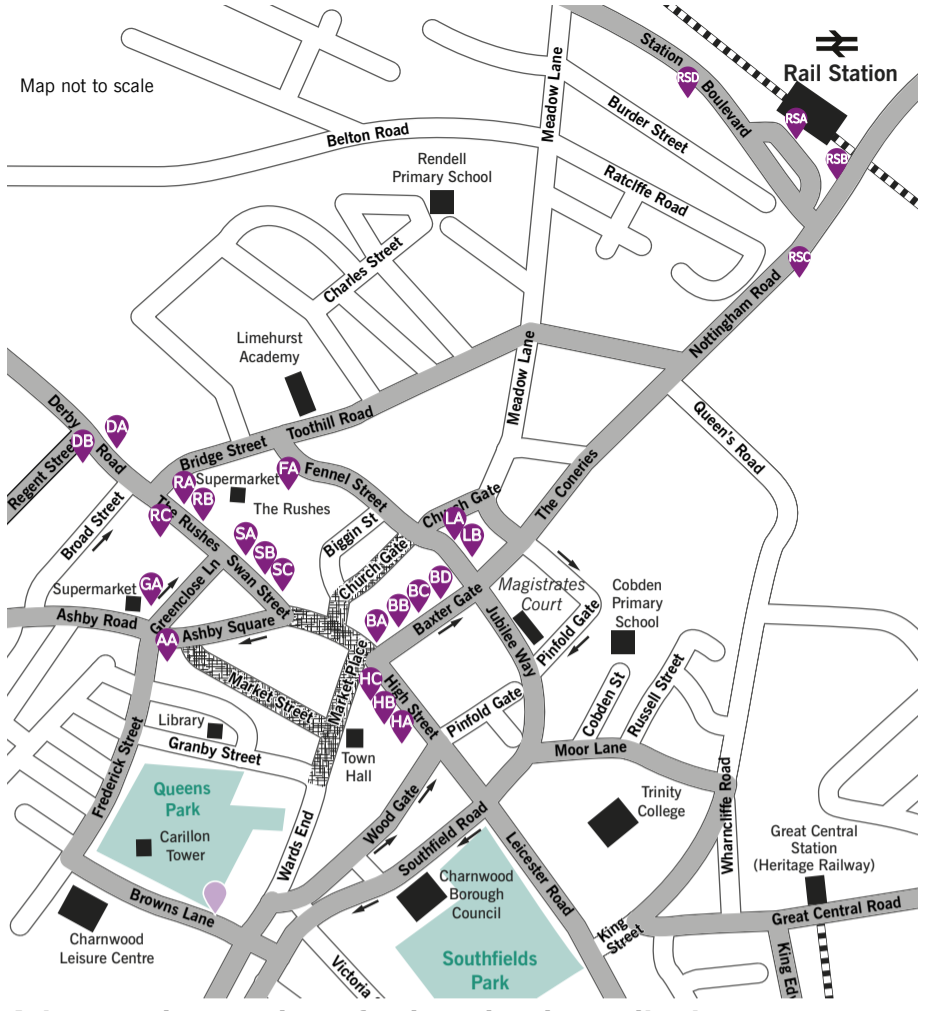

Ashby Square

AA 3, 5, 11, 12, 16/16A/X16, 127, SPR SMS code: leiamgjt

Baxter Gate

BA 1 SMS code: leidwdjm

BB 2, 2X, 13, 154 SMS code: leidwdjp

BC 8A, 9, 16/16A 27, 127 SMS code: leiamamt

BD 3, 129 SMS code: leidwdjt

Browns Lane

3, 5, 11, 12, 129 SMS code: leidwata

Derby Road

DA 5, 11, 12, 66, SKY (Kinchbus) Leicester bound SMS code: leiamagp

DB 5, 11, 12, 66, SKY (Kinchbus) Derby bound, SMS code: leiamagj

Fennel Street

FA 3, 5, 11, 12, 16/16A/X16, 127, SKY (Kinchbus) Derby bound SMS code: leidwdmt

Greenclose Lane

GA 66, 127, SPR SMS code: leiamgtw

High Street

HA 16/16A/X16, 127 SMS code: leiamgjm

HB SKY (Kinchbus) Derby bound SMS code: leiamapg

HC 5, 11, 12 SMS code: leidtwgj

Lemyngton Street

LA SKY (Kinchbus) Leicester bound SMS code: leiaagwdg

LB 127 SMS code: leiamgdg

The Rushes

RA SPR SMS code: leiadwja

RB 5, 11, 12 SMS code: leijwma

(FlixBus and National Express Coach services also depart from this stop)

RC 66, 127, SPR SMS code: leiamgjd

A large print version of this guide is available upon request. Please contact the Helpline on 0116 305 0002.

Swan Street

SA 3, 16/16A, 66, 127, 129 SMS code: leidwdap

SB SPR SMS code: leidwdaw

SC 5, 11, 12 SMS code: leidwdga

Rail Station

RSA SPR, NCT 1 to Loughborough SMS code: leiamgja

Nottingham Road

RSB 8A, 9, 27 SMS code: leidwdma

RSC 8A, 9, 27, NCT 1, SPR SMS code: leidwdja

Station Boulevard

RSD 1 to Nottingham SMS code: leidwdmd

KEY

- Bus Stops
- Other Bus Stops
- Bus Served Roads
- Pedestrianised Areas

This map shows the main departure points in the town centre.

www.Choosehowyoumove.co.uk

View other local bus guides at www.choosehowyoumove.co.uk/public-transport

@CHYMLEics ChooseHowYouMove

Further information

Concessionary travel for older people and for disabled people
The English National Concessionary Travel Scheme offers free off-peak travel on local bus services in all parts of England. For more information please call **0116 305 0002**.

Community Transport in and around Loughborough
For older or disabled people who cannot use ordinary buses, John Storer Charnwood offers a social car scheme and accessible minibus services. Please call **01509 631761** for information.

traveline public transport info www.traveline.info **0871 200 22 33**
calls cost 12p per minute plus your phone company's access charge

arriva 0344 800 4411 • www.arrivabus.co.uk

Centrebus 0844 351 1120 • www.centrebus.info

CT4N buses www.ct4n.co.uk

Kinchbus 01509 815 637 • www.kinchbus.co.uk

DIAMOND 01283 500 228 • www.diamondbuses.com

Nottingham City Transport 0115 950 60 70 • www.nctx.co.uk

VECTARE 0115 777 3035 • localbus.vectareportal.co.uk/maps

03457 48 49 50 • www.nationalrail.co.uk

This guide shows the bus services in Loughborough and the main departure points in the town centre. You will find a summary of the services and frequencies in the timetable overleaf. Some single directional or infrequent services may exist but might not be included. For a comprehensive timetable or more information call Traveline on the number provided (07.00 – 22.00). You can also visit local libraries, tourist information centres, local council offices and bus company travel shops.

Visit www.choosehowyoumove.co.uk/public-transport to see our other bus guides. Online updates will only occur if services change.