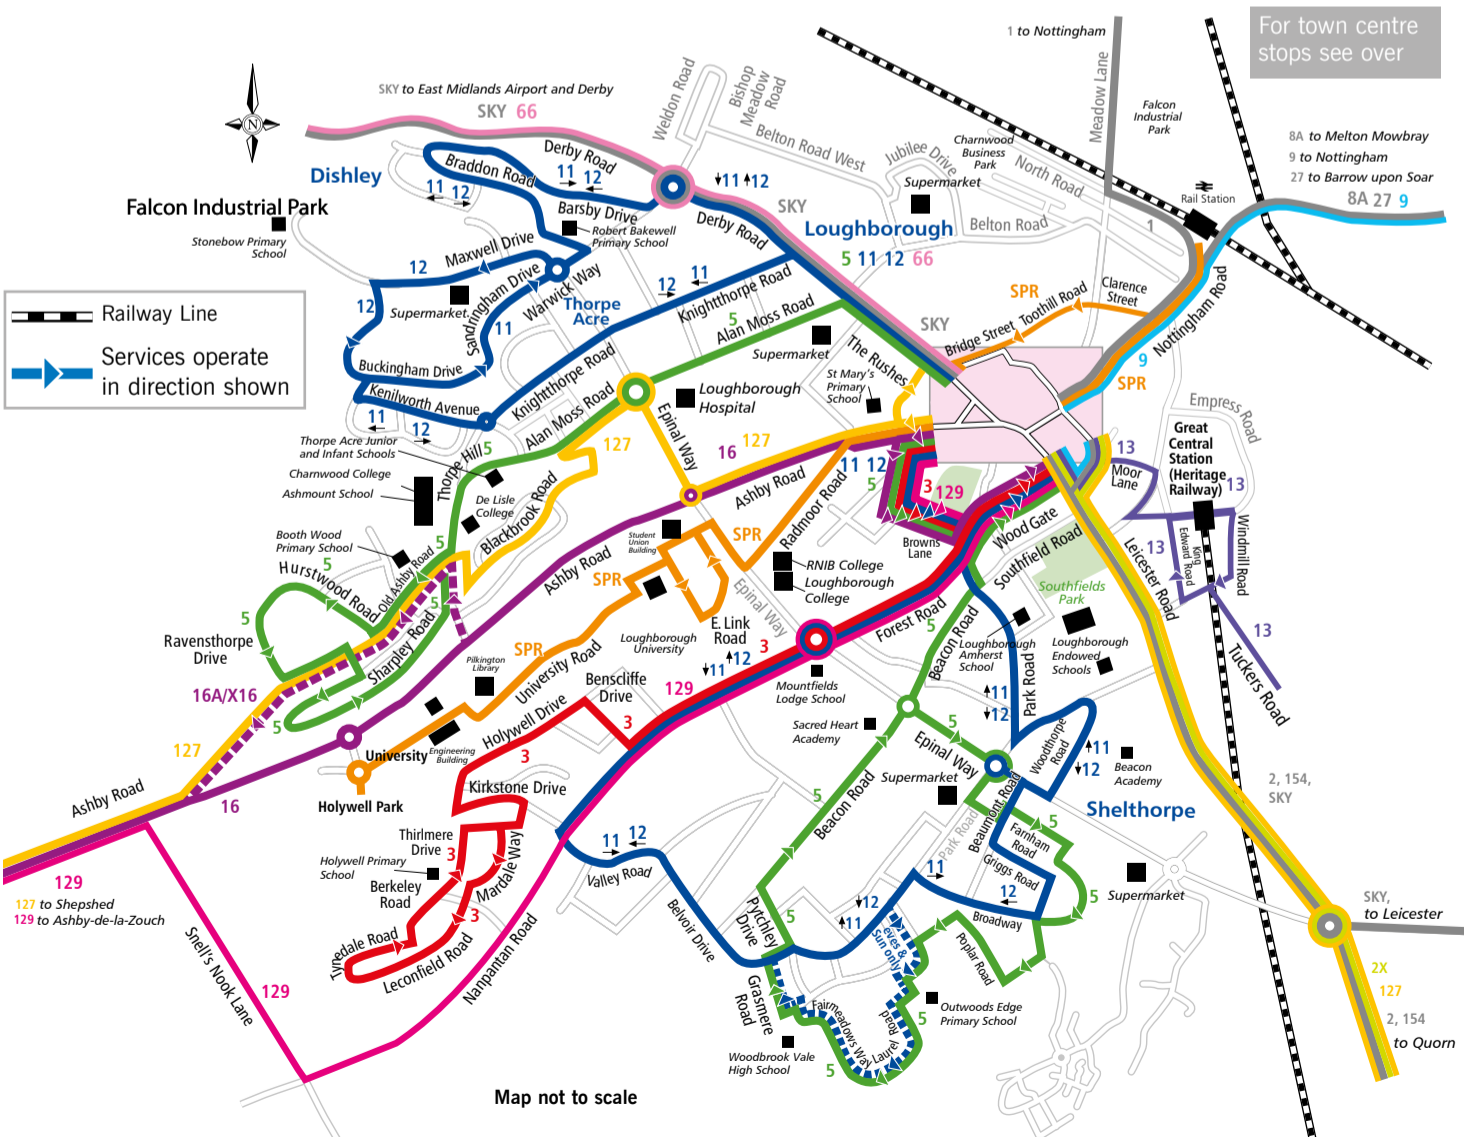

Underlined services are supported by Leicestershire County Council.

1. **KEY:**
2. Mon-Fri one early AM journey departs Coalville & Thringstone.
   - Operates every 15 minutes Monday to Friday during University holidays and 20 minutes on Saturdays.
   - ▲ No service in the evenings during University holidays.
   - Operates every 40 minutes during University holidays.