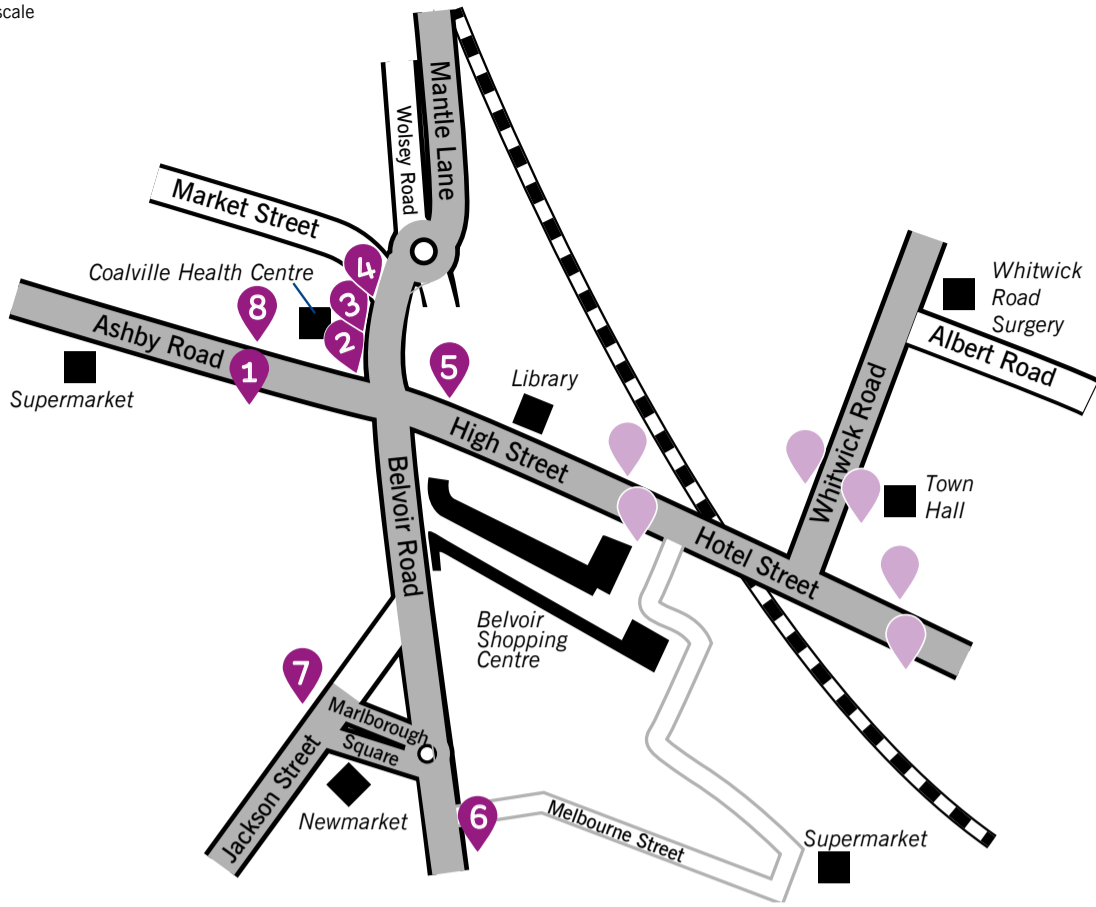

Underlined services are supported by Leicestershire County Council

For town centre stops see over

Map not to scale

- |   |   |
|---|---|
| <p><b>1 Ashby Road</b><br/>15 (towards Ravenstone)<br/>29, 29A, 29B, X29 (towards Swadlincote)<br/>125 (towards Castle Donington)<br/>SMS code: leijgamt</p> <p><b>2 Memorial Square</b><br/>15 (towards Ibstock), Skylink<br/>SMS code: leijgdp</p> <p><b>3</b> 15 (towards Ravenstone),<br/>16/16A/X16, 28, 127<br/>SMS code: leijgadt</p> <p><b>4</b> 12<br/>SMS code: leiagmt</p> | <p><b>5 High Street</b><br/>11/11A, 29, 29A, 29B,<br/>X29 (towards Leicester), 127<br/>SMS code: leiajwpd</p> <p><b>6 Belvoir Road</b><br/>15 (towards Ibstock),<br/>28, 125 (towards Leicester)<br/>SMS code: leimjgdj</p> <p><b>7 Jackson Street</b><br/>SMS code: leijgdwa</p> <p><b>8 Ashby Road</b><br/>15 (towards Ibstock),<br/>125 (towards Leicester)<br/>SMS code: leimamjw</p> |
|---|---|

**KEY**

- Bus Stops
- Other Bus Stops
- Bus Served Roads

This map shows the main departure points in the town centre.

For the next timetabled departures from a specific bus stop, text the 8 letter SMS code to 84268. Normal text message rates apply and the return text message costs 25p.