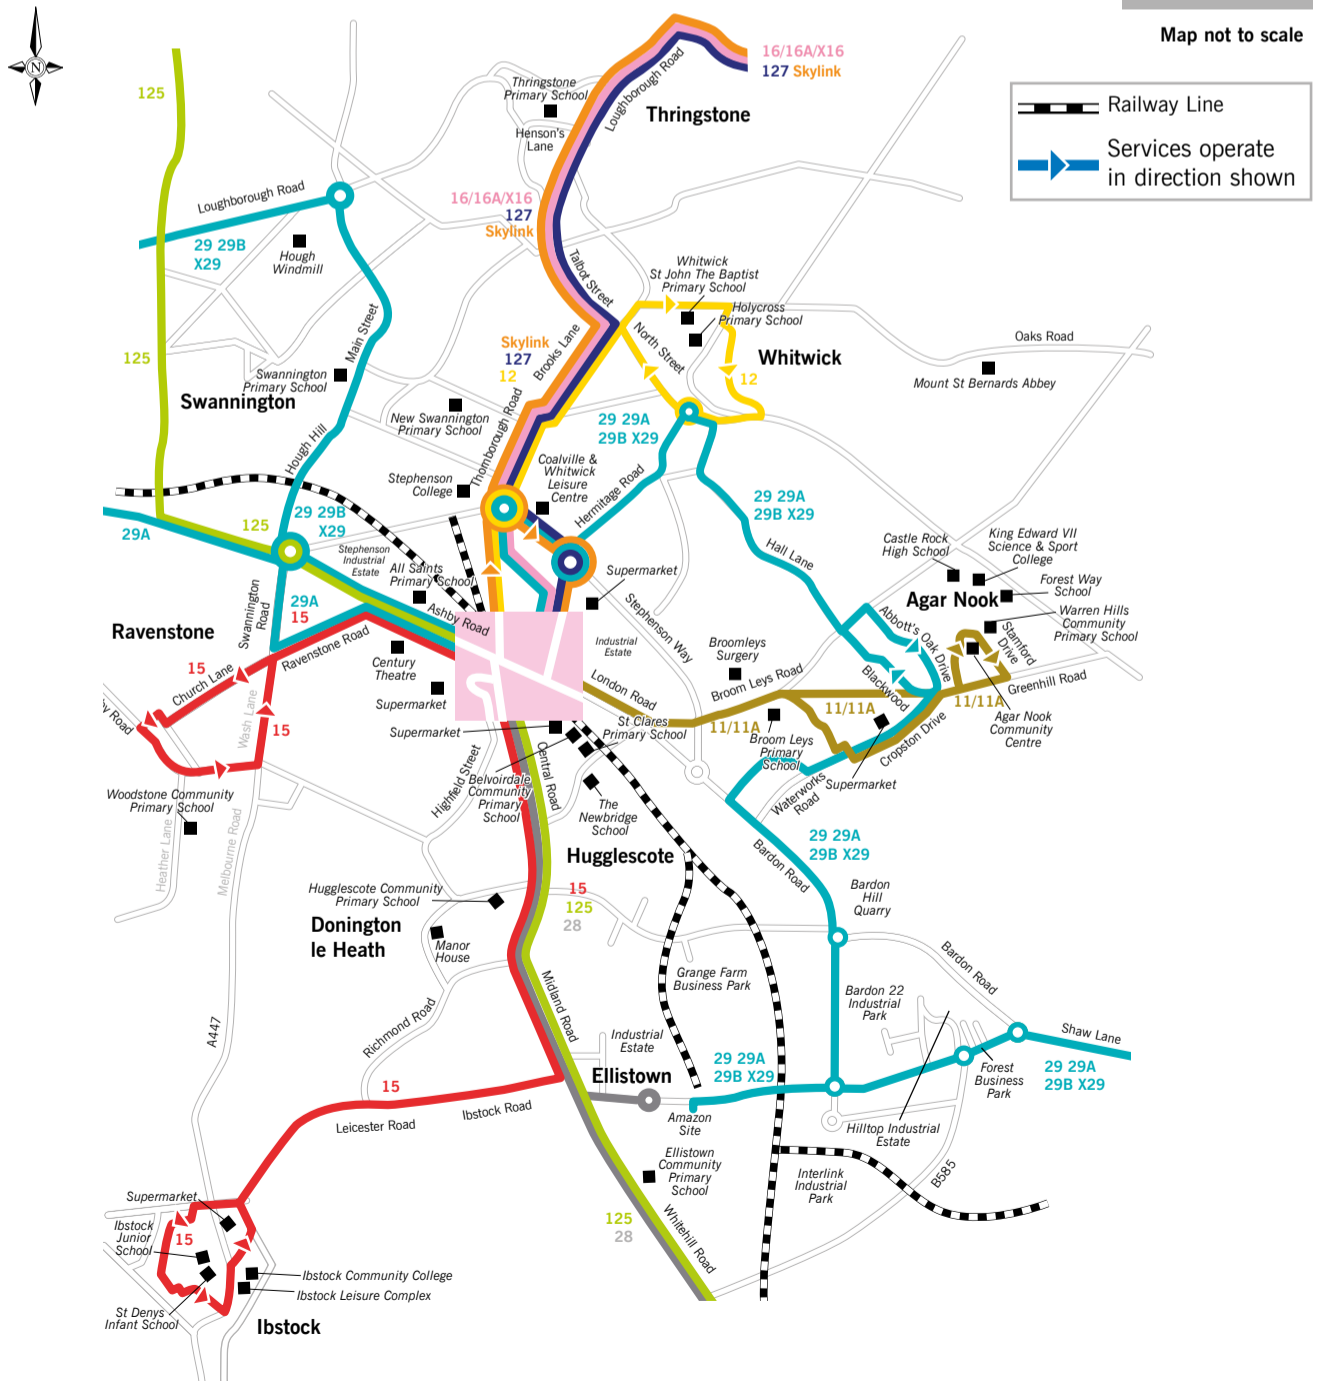

Underlined services are supported by Leicestershire County Council

For town centre stops see over

Map not to scale

- |   |   |
|---|---|
| <p><b>1 Ashby Road</b><br/>15 (towards Ravenstone)<br/>29, 29A, 29B, X29 (towards Swadlincote)<br/>125 (towards Castle Donington)<br/>SMS code: leijgamt</p> <p><b>2 Memorial Square</b><br/>15 (towards Ibstock), Skylink<br/>SMS code: leijgdp</p> <p><b>3</b> 15 (towards Ravenstone),<br/>16/16A/X16, 28, 127<br/>SMS code: leijgadt</p> <p><b>4</b> 12<br/>SMS code: leiagmt</p> | <p><b>5 High Street</b><br/>11/11A, 29, 29A, 29B,<br/>X29 (towards Leicester), 127<br/>SMS code: leiajwpd</p> <p><b>6 Belvoir Road</b><br/>15 (towards Ibstock),<br/>28, 125 (towards Leicester)<br/>SMS code: leimjgdj</p> <p><b>7 Jackson Street</b><br/>SMS code: leijgdwa</p> <p><b>8 Ashby Road</b><br/>15 (towards Ibstock),<br/>125 (towards Leicester)<br/>SMS code: leimamjw</p> |
|---|---|

**KEY**

- Bus Stops
- Other Bus Stops
- Bus Served Roads

This map shows the main departure points in the town centre.

For the next timetabled departures from a specific bus stop, text the 8 letter SMS code to 84268. Normal text message rates apply and the return text message costs 25p.