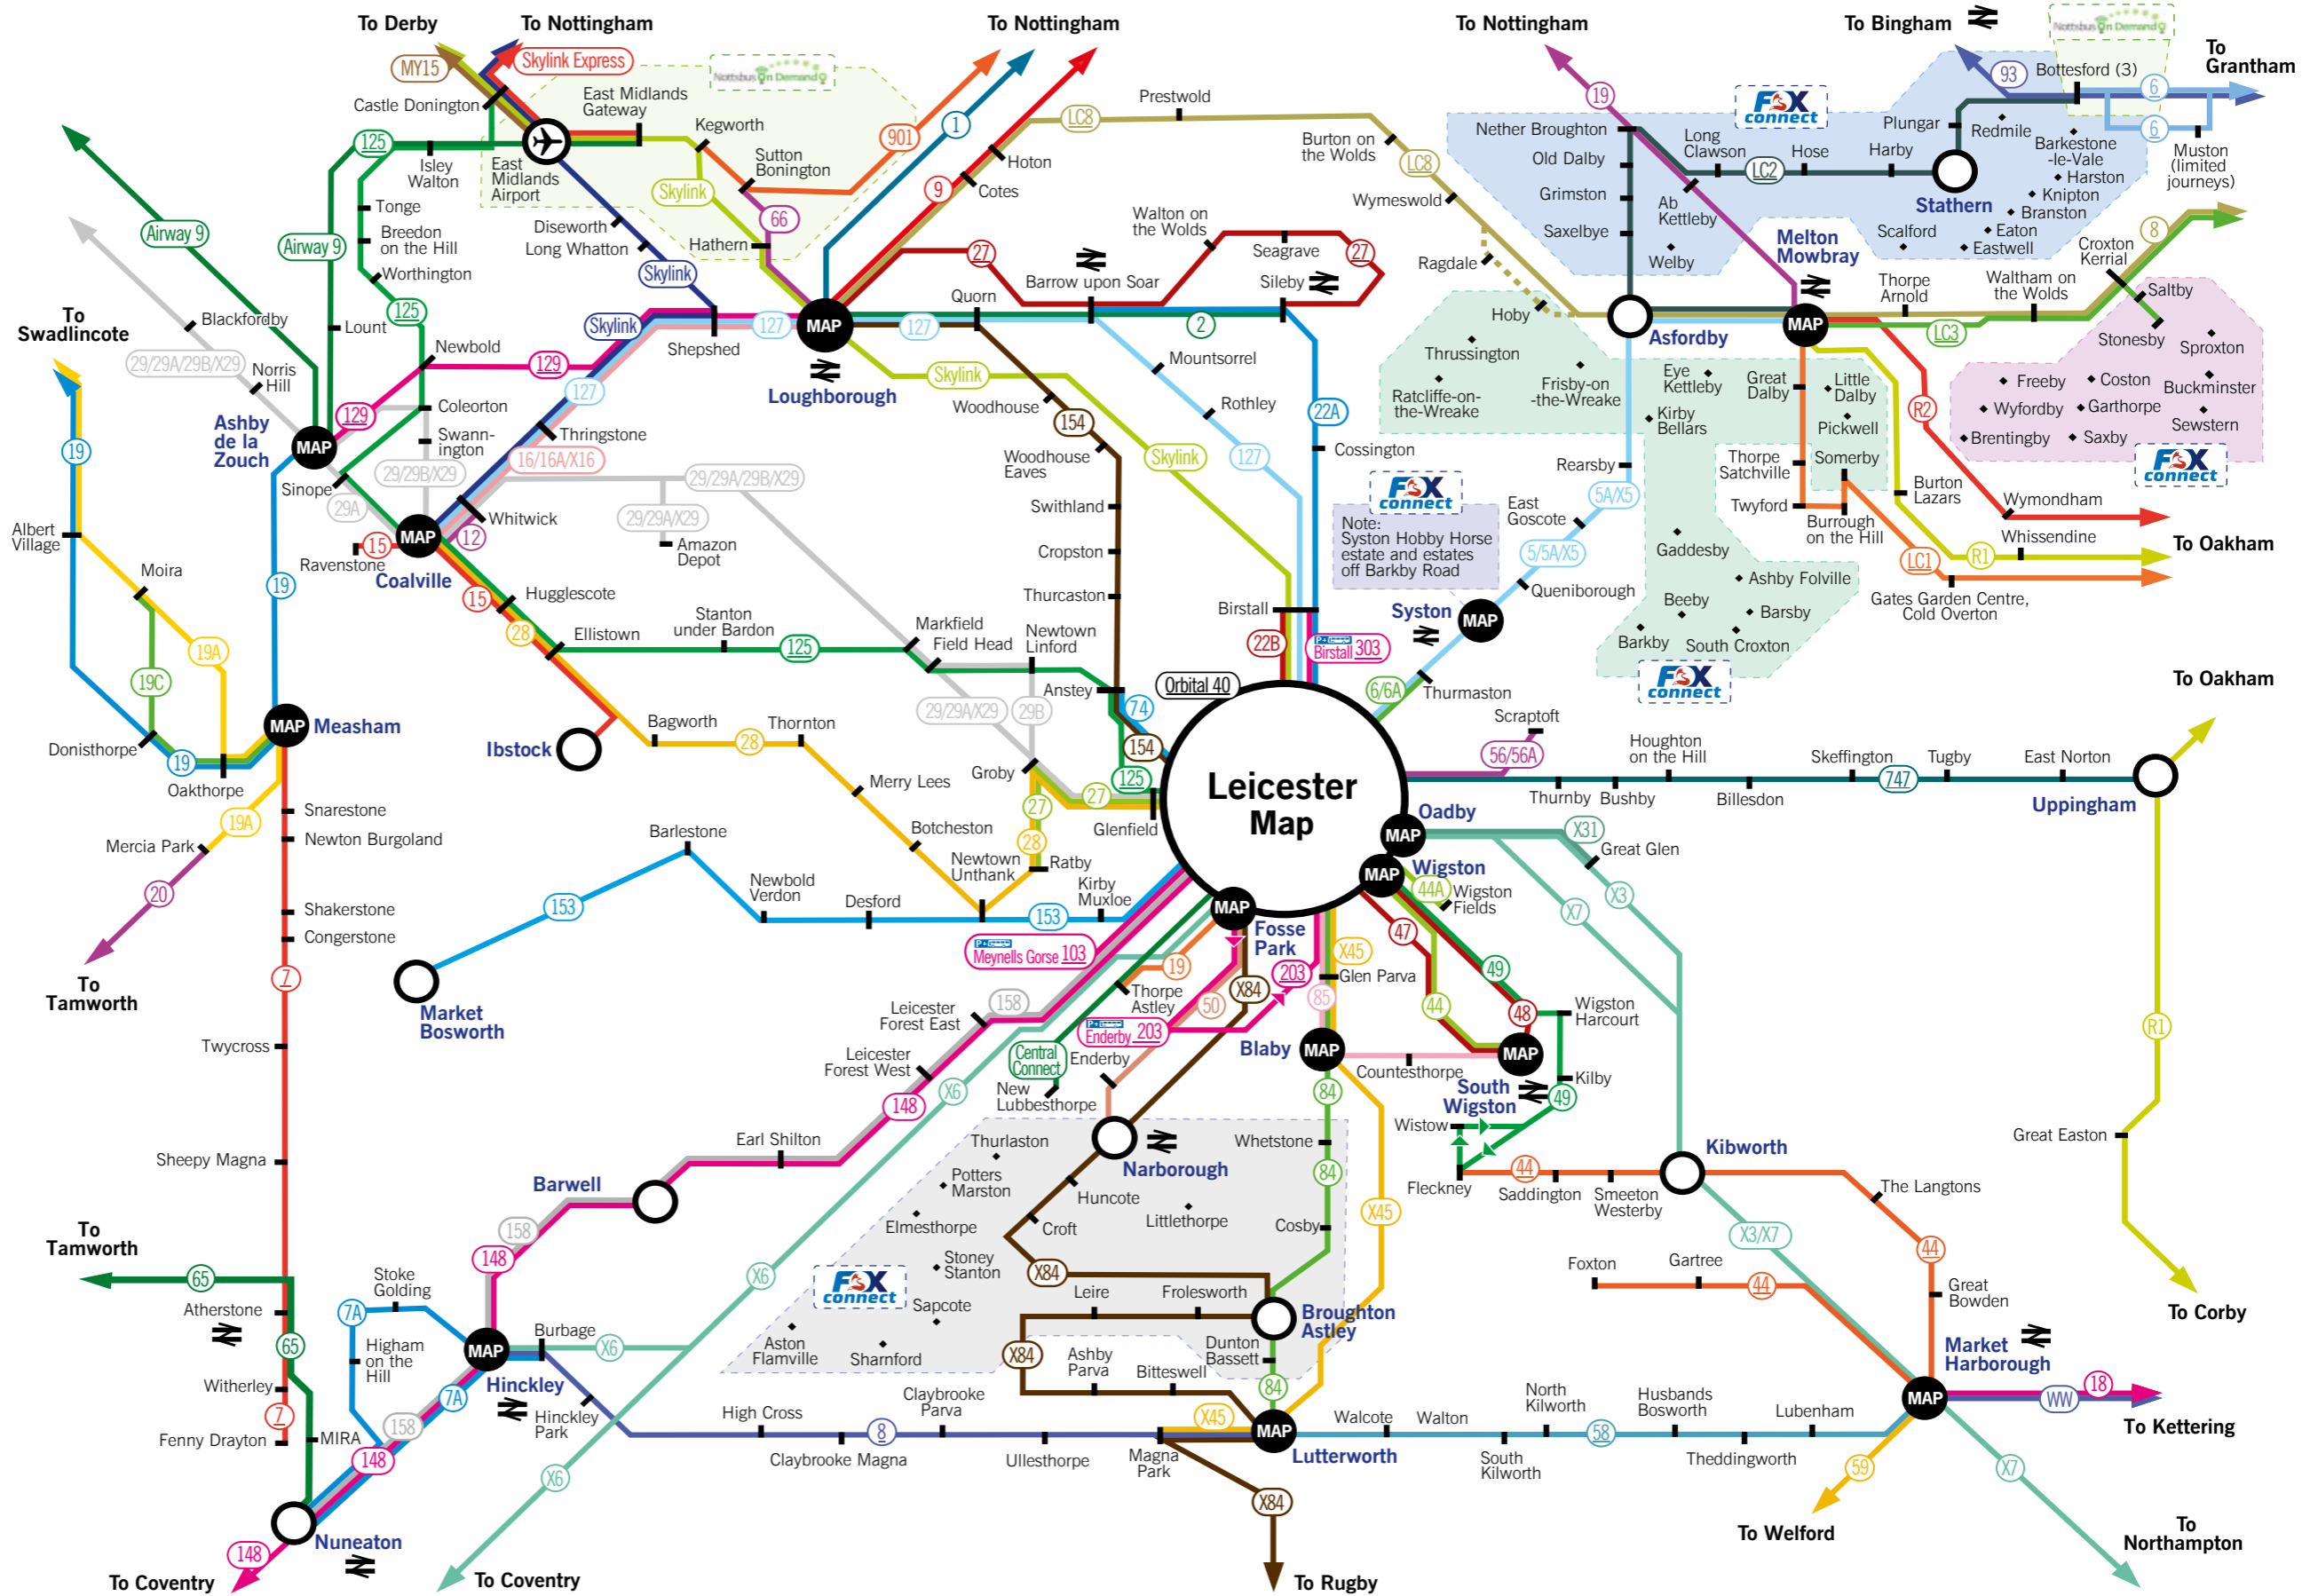

Leicestershire Network Bus map & guide

January 2025

www.Choosehowyoumove.co.uk

www.Choosehowyoumove.co.uk

View other local bus guides at
www.choosehowyoumove.co.uk/public-transport

@CHYMLEICS ChooseHowYouMove

Underlined services provided by Leicestershire County Council.

- (1) City bound journeys to run via Wistow Rural Centre. (2) Limited Stop (3) Stops served in Bottesford will be the Railway Station and the two stops located on the High Street close to Queen Street. (4) Mon-Fri one early AM journey departs Coalville & Thringstone. (5) Also service 54 one Mon to Sun evening journey