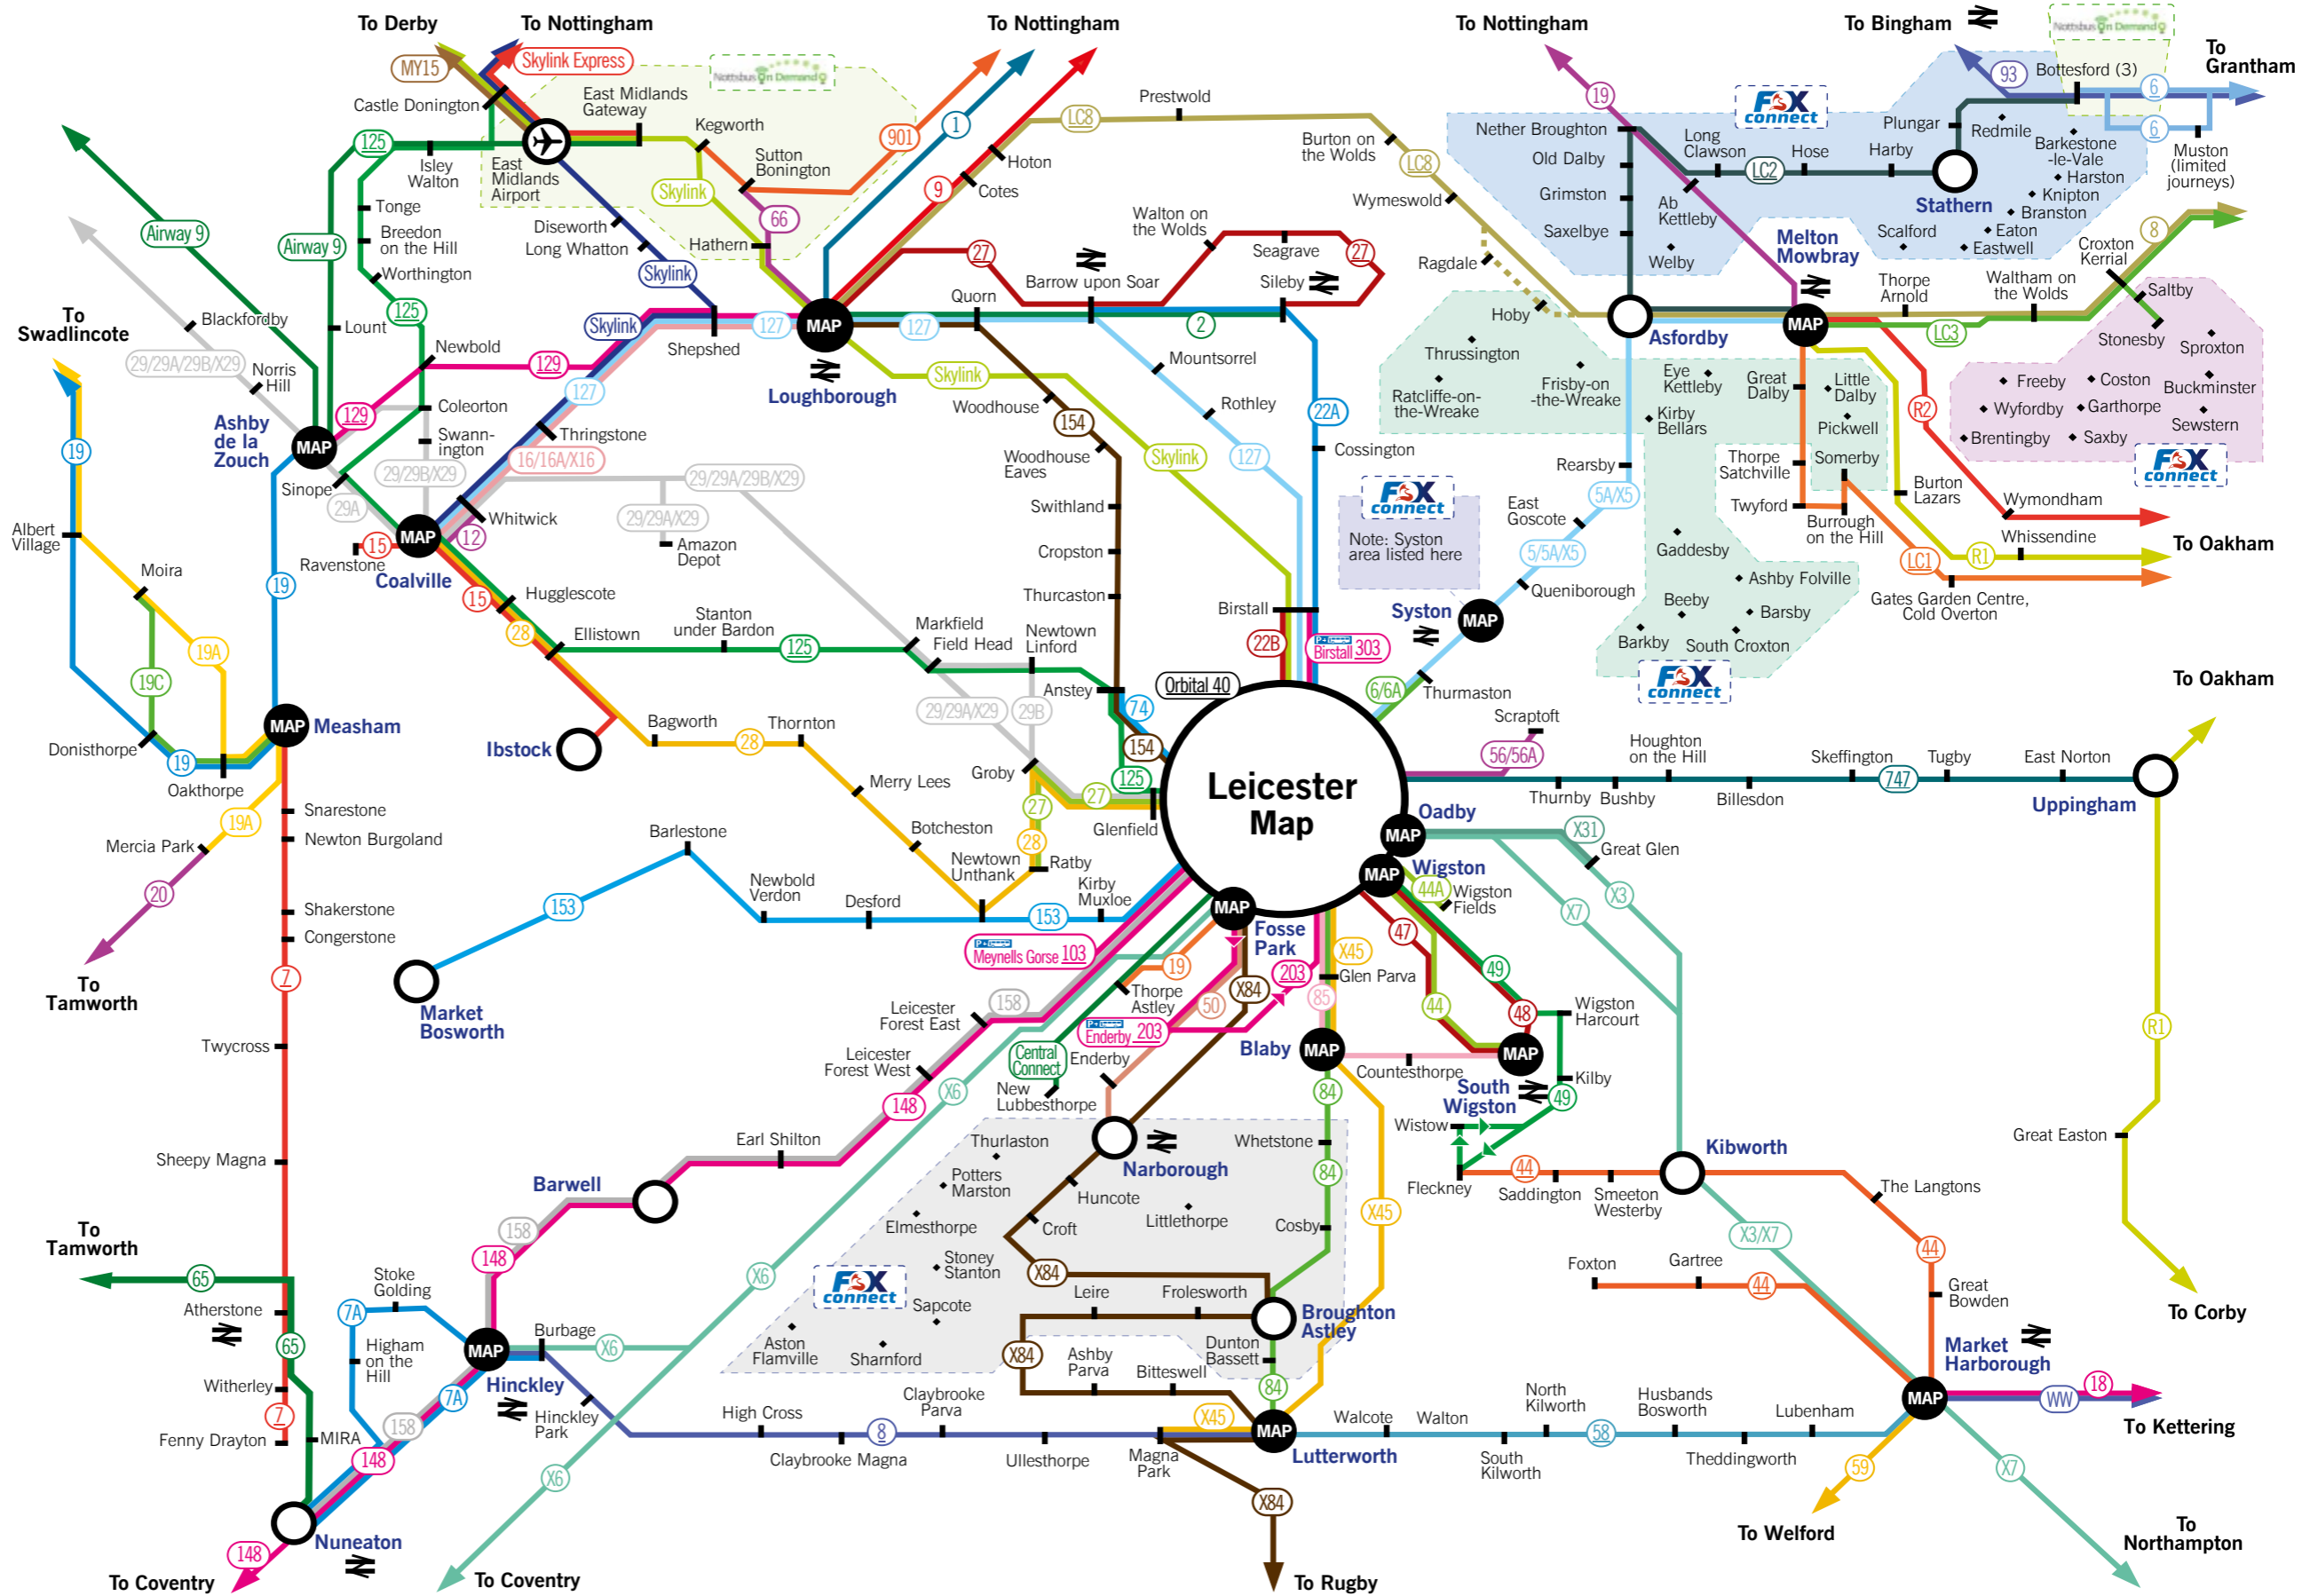

Leicestershire Network Bus map & guide

January 2025

www.Choose how you move.co.uk

View other local bus guides at
www.choosehowyoumove.co.uk/public-transport

@CHYMLEICS ChooseHowYouMove

Service	Operator(s)	Route	FREQUENCY		
			Monday – Saturday Daytime	Monday – Saturday Evenings	Sunday and Bank Holidays
1	NCT	Loughborough - East Leake - Nottingham	20 mins	hourly	hourly
2	Kinchbus	Loughborough - Quorn - Barrow upon Soar - Sileby	90 mins	no service	no service
2X	Central Connect	Loughborough - Quorn - Barrow upon Soar - Sileby - Leicester	infrequent	infrequent	infrequent
5	Arriva	Leicester - Belgrave - Rushey Mead - Syston - East Goscote	30 mins	hourly	30 min
5/5A	Arriva	Leicester - Syston - Rearsby - Melton Mowbray	30 mins	infrequent	infrequent
X5	Arriva	Leicester - Syston - Rearsby - Melton Mowbray	infrequent	no service	no service
6/6A	Arriva	Leicester - Thurmaston ASDA	30 mins	hourly	no service
6	Centrebus	Bottesford - Grantham	Infrequent	no service	no service
7/7A	Arriva	Burbage - Hinckley - Stoke Golding - Higham on the Hill - Nuneaton	hourly	no service	no service
7	Stagecoach	Fenny Drayton - Atherstone - Twycross - Newton Burgoland - Measham	infrequent	no service	no service
8	Centrebus	Melton Mowbray - Grantham	2 hourly	no service	no service
8	Arriva	Hinckley - Burbage - Hinckley Park - Magna Park - Lutterworth	hourly	hourly	infrequent
9	Kinchbus	Loughborough - Bunny - Nottingham	30 mins	2 hourly	hourly
12	Arriva	Coalville - Whitwick	hourly (Monday-Friday)	no service	no service
13/13W	First	Leicester - New Parks - Glenfield	30 mins	hourly	hourly
15	Arriva	Ravenstone - Coalville - Ellistown - Ibstock	30min Ibstock - Coalville hourly to Ravenstone	no service	no service
16	Arriva	Coalville - Whitwick - Thringstone - Shepshed - Loughborough	hourly	infrequent	no service
16A/X16	Arriva	Coalville - Whitwick - Thringstone - Shepshed - Loughborough	infrequent	no service	no service
18	Stagecoach	Market Harborough - Ise Lodge, Kettering	hourly	no service	no service
19	First	Leicester - Braunstone - Fosse Park - Thorpe Astley	hourly	infrequent	no service
19	Centrebus	Melton Mowbray - Nottingham	infrequent	no service	no service
19	Diamond Bus	Ashby de la Zouch - Measham - Swadlincote - Burton upon Trent	hourly	no service	no service
19A	Diamond Bus	Mercia Park - Measham - Swadlincote - Burton upon Trent	Monday - Friday infrequent	no service	infrequent
19C	Diamond Bus	Moira - Measham - Burton upon Trent	Monday - Friday 1 morning journey	no service	no service
20	Diamond Bus	Mercia Park - Tamworth	Monday - Friday infrequent	Monday - Friday infrequent	infrequent
22A	Centrebus	Evington - Leicester - Birstall - Cossington - Sileby - Barrow-upon-Soar	30 mins Birstall - Leicester - Evington Hourly (Mon-Fri) Barrow - Birstall - Leicester - Evington	hourly Evington - Leicester (22E)	no service
22B	First	Leicester - Birstall	hourly (Sat Only)	no service	no service
27	Arriva	Leicester - Ratby via Groby Road	hourly	hourly	hourly
27	Centrebus	Loughborough - Barrow upon Soar - Walton-on-the-Wolds - Seagrave - Sileby	75 mins	no service	no service
28	Arriva	Leicester - Ratby - Botcheston - Thornton - Bagworth - Coalville	hourly	no service	no service
29	Arriva	Leicester - Groby - Markfield - Coalville - Swannington - Ashby de la Zouch - Swadlincote	hourly	hourly	hourly
29A	Arriva	Leicester - Groby - Markfield - Coalville - Ashby de la Zouch - Swadlincote	hourly	no service	no service
29B	Arriva	Leicester - Groby - Newtown Linford - Markfield - Coalville - Swannington - Ashby de la Zouch - Swadlincote	no service	no service	infrequent
X29	Arriva	Leicester - Coalville - Swannington - Ashby de la Zouch - Swadlincote	infrequent	no service	no service
31/31A	Arriva	Oadby - Leicester	15 min	40mins	40mins
Orbital 40	Centrebus	Leicester Orbital (Clockwise & Anti-clockwise)	hourly	no service	no service
44	Centrebus	Fleckney - Market Harborough - Foxton	hourly peak 2 hourly off-peak	no service	no service
44	Arriva	Leicester - South Wigston	30 mins	infrequent	hourly
44A	Arriva	Leicester - Wigston Magna	30 mins	hourly	no service
47	Arriva	Leicester - South Wigston - Wigston Magna - Leicester	12 mins Monday - Friday 15 mins Saturday	30 mins	30 mins
48	Arriva	Leicester - Wigston Magna - South Wigston - Leicester	12 mins Monday - Friday 15 mins Saturday	30 mins	30 mins
49	Arriva	Leicester - Wigston Magna - Wigston Harcourt - Fleckney (1)	hourly	infrequent	no service
50	Arriva	Leicester - Fosse Park - Enderby - Narborough	20 mins	30 mins Fosse Park hourly Narborough	30 mins
56/56A	Arriva	Leicester - Scraptoft - Thurnby School	2 hourly	no service	no service
58	Centrebus	Market Harborough - Husbands Bosworth - South Kilworth - Lutterworth	infrequent	no service	no service
59	Stagecoach	Market Harborough - Marston Trussell - Sibbertoft - Clipston - Naseby - Cold Ashby - Welford	once a day Tuesday and Friday	no service	no service
65	Arriva	Tamworth - Polesworth - Atherstone - MIRA Technology Park - Nuneaton	hourly	no service	no service
66	CT4N	Sutton Bonington Campus - Zouch - Hathern - Loughborough	hourly	no service	no service
74	First	Leicester - Anstey via Beaumont Centre (5)	20 mins Monday - Friday 30 mins Saturday	hourly	hourly
84	Arriva	Leicester - Blaby - Whetstone - Cosby - Broughton Astley - Dunton Bassett - Lutterworth	30 mins Leicester - Cosby hourly Lutterworth	hourly	hourly Leicester - Broughton Astley