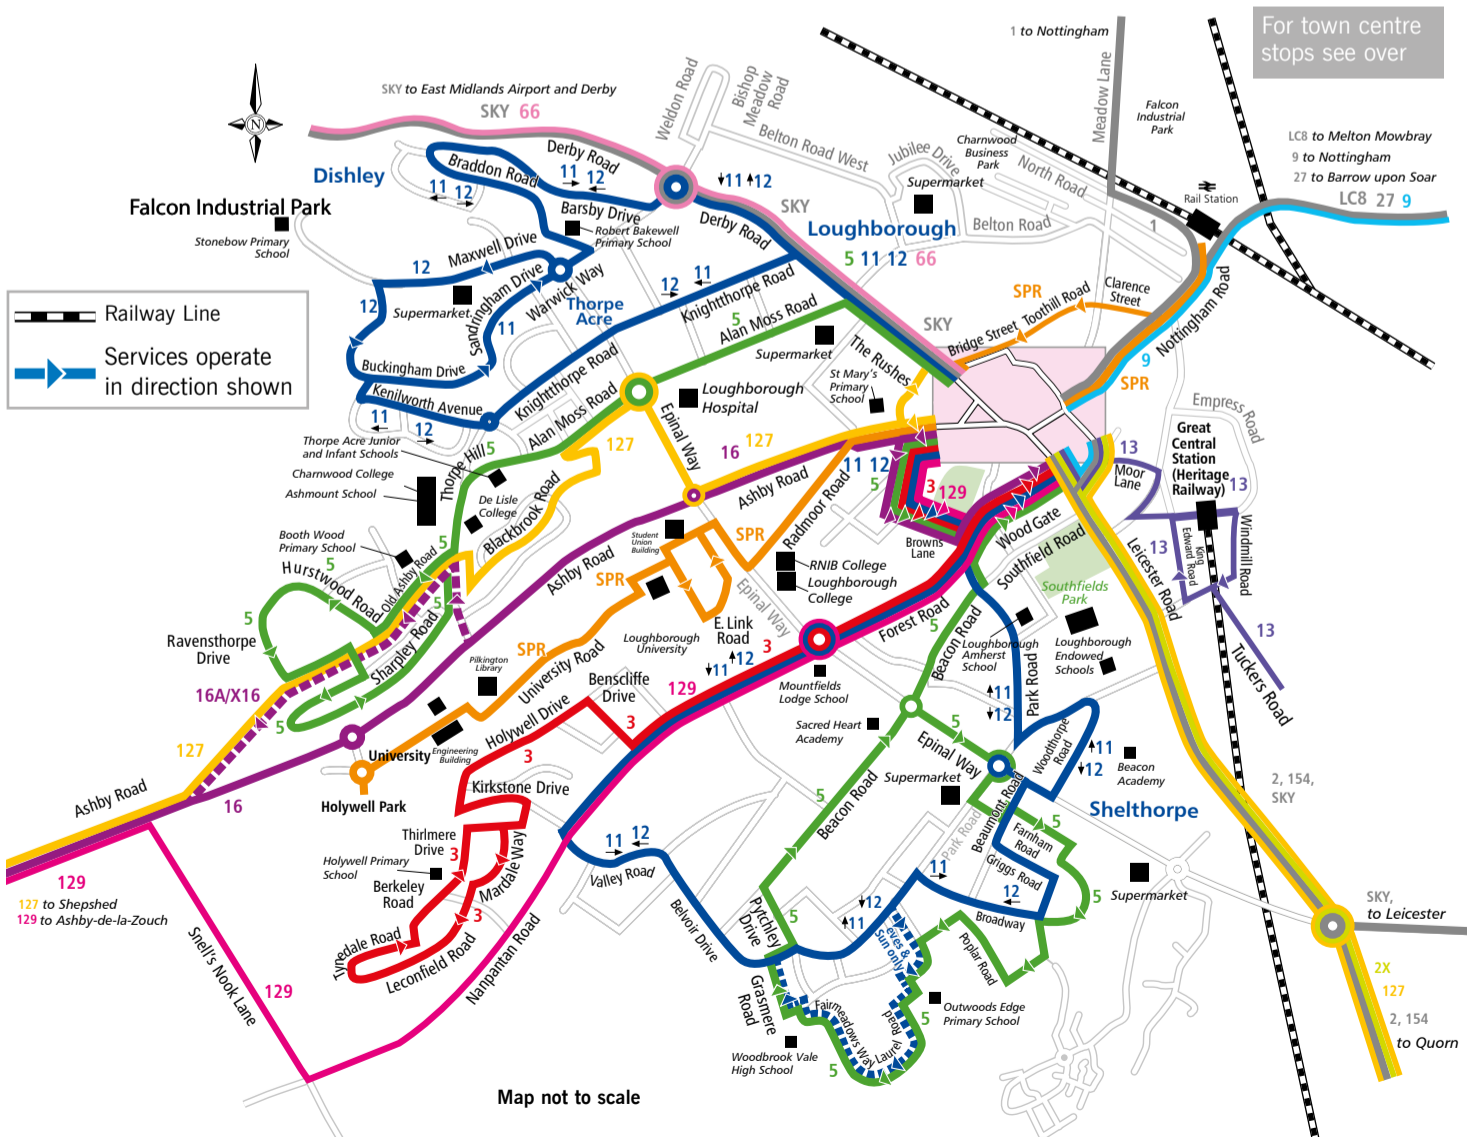

Underlined services are supported by Leicestershire County Council.

1. **KEY:**
2. Mon-Fri one early AM journey departs Coalville & Thringstone.
   - Operates every 15 minutes Monday to Friday during University holidays and 20 minutes on Saturdays.
   - ▲ No service in the evenings during University holidays.
   - Operates every 40 minutes during University holidays.