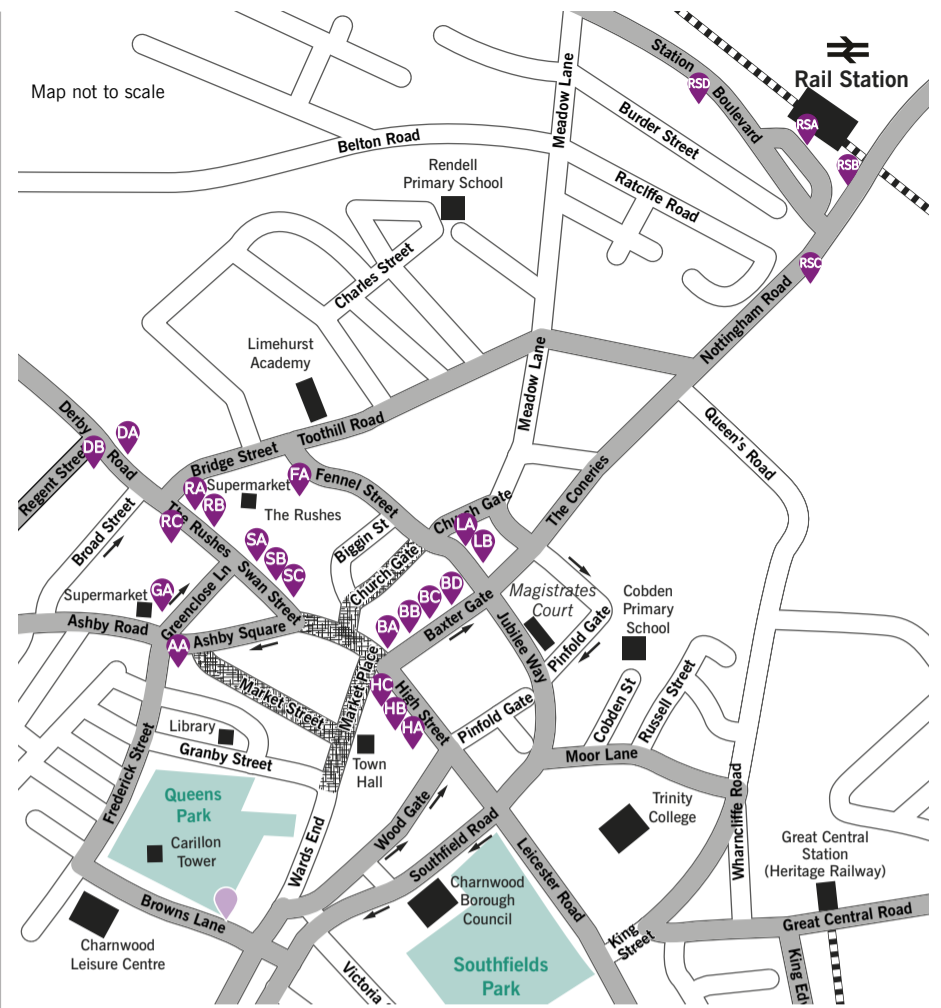

Ashby Square

AA 3, 5, 11, 12, 16/16A/X16, 127, SPR SMS code: leiamgjt

Baxter Gate

BA 1 SMS code: leidwdjm

BB 2, 2X, 13, 154 SMS code: leidwdjp

BC 8A, 9, 16/16A 27, 127 SMS code: leiamamt

BD 3, 129 SMS code: leidwdjt

Browns Lane

3, 5, 11, 12, 129 SMS code: leidwata

Derby Road

DA 5, 11, 12, 66, SKY (Kinchbus) Leicester bound SMS code: leiagamg

DB 5, 11, 12, 66, SKY (Kinchbus) Derby bound, SMS code: leiagamj

Fennel Street

FA 3, 5, 11, 12, 16/16A/X16, 127, SKY (Kinchbus) Derby bound SMS code: leidwdmt

Greenclose Lane

GA 66, 127, SPR SMS code: leiamgtw

High Street

HA 16/16A/X16, 127 SMS code: leiamgjm

HB SKY (Kinchbus) Derby bound SMS code: leiamapg

HC 5, 11, 12 SMS code: leidtwgj

Lemyngton Street

LA SKY (Kinchbus) Leicester bound SMS code: leiagwgd

LB 127 SMS code: leiamgdg

The Rushes

RA SPR SMS code: leiadwja

RB 5, 11, 12 SMS code: leijwma (FlixBus and National Express Coach services also depart from this stop)

RC 66, 127, SPR SMS code: leiamgdj

A large print version of this guide is available upon request. Please contact the Helpline on 0116 305 0002.

Swan Street

SA 3, 16/16A, 66, 127, 129 SMS code: leidwdap

SB SPR SMS code: leidwdaw

SC 5, 11, 12 SMS code: leidwdga

Rail Station

RSA SPR, NCT 1 to Loughborough SMS code: leiamgja

Nottingham Road

RSB 8A, 9, 27 SMS code: leidwdma

RSC 8A, 9, 27, NCT 1, SPR SMS code: leidwdja

Station Boulevard

RSD 1 to Nottingham SMS code: leidwdmd

KEY

- Bus Stops
- Other Bus Stops
- Bus Served Roads
- Pedestrianised Areas

This map shows the main departure points in the town centre.

www.Choosehowyoumove.co.uk

@CHYMLEics ChooseHowYouMove

View other local bus guides at www.choosehowyoumove.co.uk/public-transport

Further information

Concessionary travel for older people and for disabled people

The English National Concessionary Travel Scheme offers free off-peak travel on local bus services in all parts of England. For more information please call **0116 305 0002**.

Community Transport in and around Loughborough

For older or disabled people who cannot use ordinary buses, John Storer Charnwood offers a social car scheme and accessible minibus services. Please call **01509 631761** for information.

www.traveline.info
0871 200 22 33
calls cost 12p per minute plus your phone company's access charge

0344 800 4411 • www.arrivabus.co.uk

0844 351 1120 • www.centrebus.info

www.ct4n.co.uk

01509 815 637 • www.kinchbus.co.uk

01283 500 228 • www.diamondbuses.com

0115 950 60 70 • www.nctx.co.uk

0115 777 3187 • www.central-connect.co.uk

03457 48 49 50 • www.nationalrail.co.uk

This guide shows the bus services in Loughborough and the main departure points in the town centre. You will find a summary of the services and frequencies in the timetable overleaf. Some single directional or infrequent services may exist but might not be included. For a comprehensive timetable or more information call Traveline on the number provided (07.00 – 22.00). You can also visit local libraries, tourist information centres, local council offices and bus company travel shops.

Visit www.choosehowyoumove.co.uk/public-transport to see our other bus guides. Online updates will only occur if services change.

www.choosehowyoumove.co.uk/public-transport • 0116 305 0002 • choosehowyoumove@leics.gov.uk
Sustainable Travel Team, Environment and Transport, Leicestershire County Council, Glenfield, Leicester, LE3 8RJ