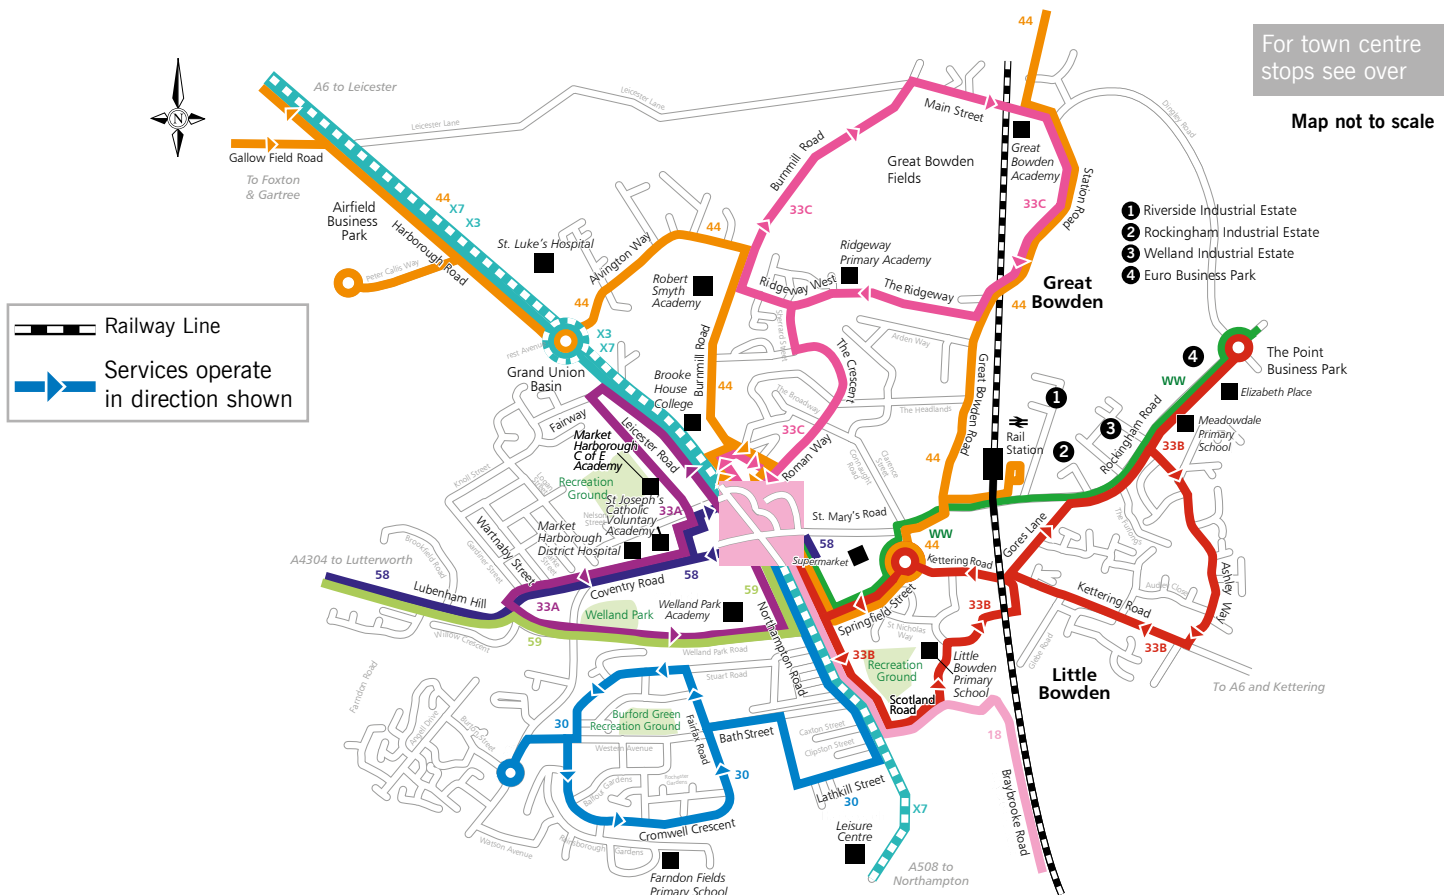

Market Harborough Bus map & guide

January 2025

Service	Operator(s)	Route	FREQUENCY		
			Monday – Saturday Daytime	Monday – Saturday Evenings	Sunday and Bank Holidays
18	Stagecoach	MARKET HARBOROUGH - Ise Lodge, Kettering	hourly	no service	no service
30	Centrebus	MARKET HARBOROUGH Town Service: Southern Estates	hourly off peak only	no service	no service
33A	Stagecoach	MARKET HARBOROUGH Town Service: Coventry Road	hourly	no service	no service
33B	Stagecoach	MARKET HARBOROUGH Town Service: Little Bowden	hourly	no service	no service
33C	Stagecoach	MARKET HARBOROUGH Town Service: Great Bowden	hourly	no service	no service
44	Centrebus	Fleckney via the Langtons - MARKET HARBOROUGH - Foxton	2 hourly (hourly peak)	no service	no service
58	Centrebus	MARKET HARBOROUGH - Lutterworth	infrequent	no service	no service
59	Stagecoach	MARKET HARBOROUGH - Marston Trussell - Sibbertoft - Clipston - Naseby - Cold Ashby - Welford	once a day Tuesday and Friday	no service	no service
WW	Lawsons of Corby	MARKET HARBOROUGH - Cottingham	once a week (Tuesday)	no service	no service
X3	Arriva	MARKET HARBOROUGH - Kibworth - Great Glen - Oadby - Leicester (Limited stop)	hourly	hourly	hourly
X7	Stagecoach	Northampton - MARKET HARBOROUGH - Kibworth - Oadby - Leicester (Limited stop)	hourly	hourly	hourly

Underlined services are supported by Leicestershire County Council

- The Square**
- S1** 58, X3, X7 (towards Northampton)
SMS code: leijmtjw
 - S2** 33C SMS code: leijmtma
 - S3** 44 (towards Foxton)
SMS code: leijmtmg
 - S4** 33A, 58, X3, X7 (towards Leicester)
SMS code: leijmtmd
- Rail Station**
- R** 44 SMS code: leijmwjt
- Market Hall**
- M1** 33A, 33B, 33C, 44 (towards Fleckney), 58, 59, X7 (towards Northampton)
SMS code: leijmtmw
 - M2** 18, 30, WW, X3
SMS code: leijmtmt
- For the next timetabled departures from a specific bus stop, text the 8 letter SMS code to 84268. Normal text message rates apply and the return text message costs 25p.