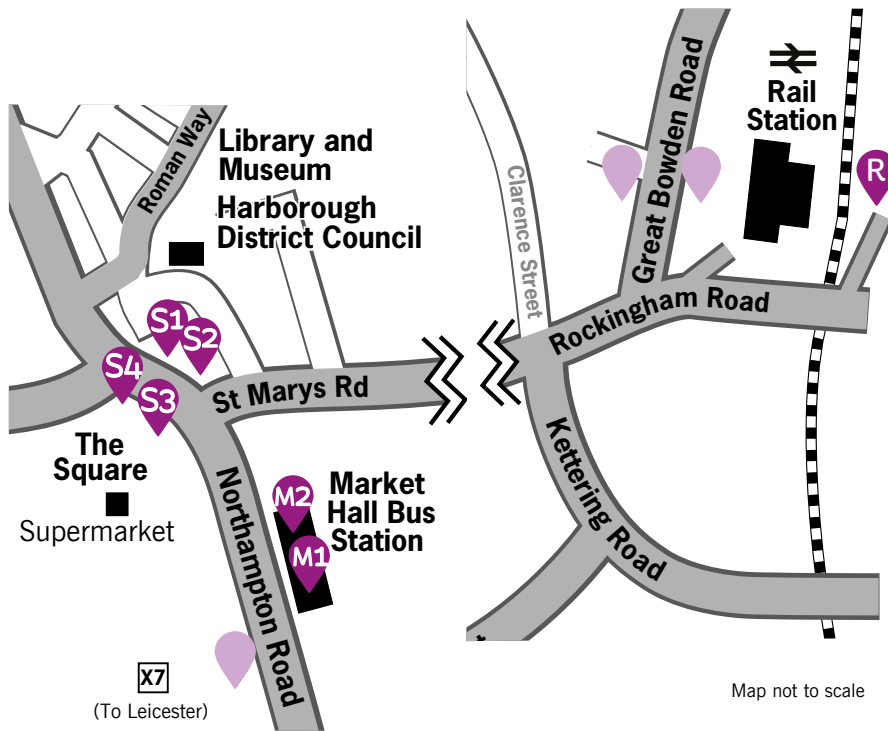

Market Harborough Bus map & guide

January 2025

Service	Operator(s)	Route	FREQUENCY		
			Monday – Saturday Daytime	Monday – Saturday Evenings	Sunday and Bank Holidays
18	Stagecoach	MARKET HARBOROUGH - Ise Lodge, Kettering	hourly	no service	no service
30	Centrebus	MARKET HARBOROUGH Town Service: Southern Estates	hourly off peak only	no service	no service
33A	Stagecoach	MARKET HARBOROUGH Town Service: Coventry Road	hourly	no service	no service
33B	Stagecoach	MARKET HARBOROUGH Town Service: Little Bowden	hourly	no service	no service
33C	Stagecoach	MARKET HARBOROUGH Town Service: Great Bowden	hourly	no service	no service
44	Centrebus	Fleckney via the Langtons - MARKET HARBOROUGH - Foxton	2 hourly (hourly peak)	no service	no service
58	Centrebus	MARKET HARBOROUGH - Lutterworth	infrequent	no service	no service
59	Stagecoach	MARKET HARBOROUGH - Marston Trussell - Sibbertoft - Clipston - Naseby - Cold Ashby - Welford	once a day Tuesday and Friday	no service	no service
WW	Lawsons of Corby	MARKET HARBOROUGH - Cottingham	once a week (Tuesday)	no service	no service
X3	Arriva	MARKET HARBOROUGH - Kibworth - Great Glen - Oadby - Leicester (Limited stop)	hourly	hourly	hourly
X7	Stagecoach	Northampton - MARKET HARBOROUGH - Kibworth - Oadby - Leicester (Limited stop)	hourly	hourly	hourly

Underlined services are supported by Leicestershire County Council

- The Square**
- S1** 58, X3, X7 (towards Northampton)
SMS code: leijmtjw
 - S2** 33C SMS code: leijmtma
 - S3** 44 (towards Foxton)
SMS code: leijmtmg
 - S4** 33A, 58, X3, X7 (towards Leicester)
SMS code: leijmtmd
- Rail Station**
- R** 44 SMS code: leijmwjt
- Market Hall**
- M1** 33A, 33B, 33C, 44 (towards Fleckney), 58, 59, X7 (towards Northampton)
SMS code: leijmtmw
 - M2** 18, 30, WW, X3
SMS code: leijmtmt
- For the next timetabled departures from a specific bus stop, text the 8 letter SMS code to 84268. Normal text message rates apply and the return text message costs 25p.