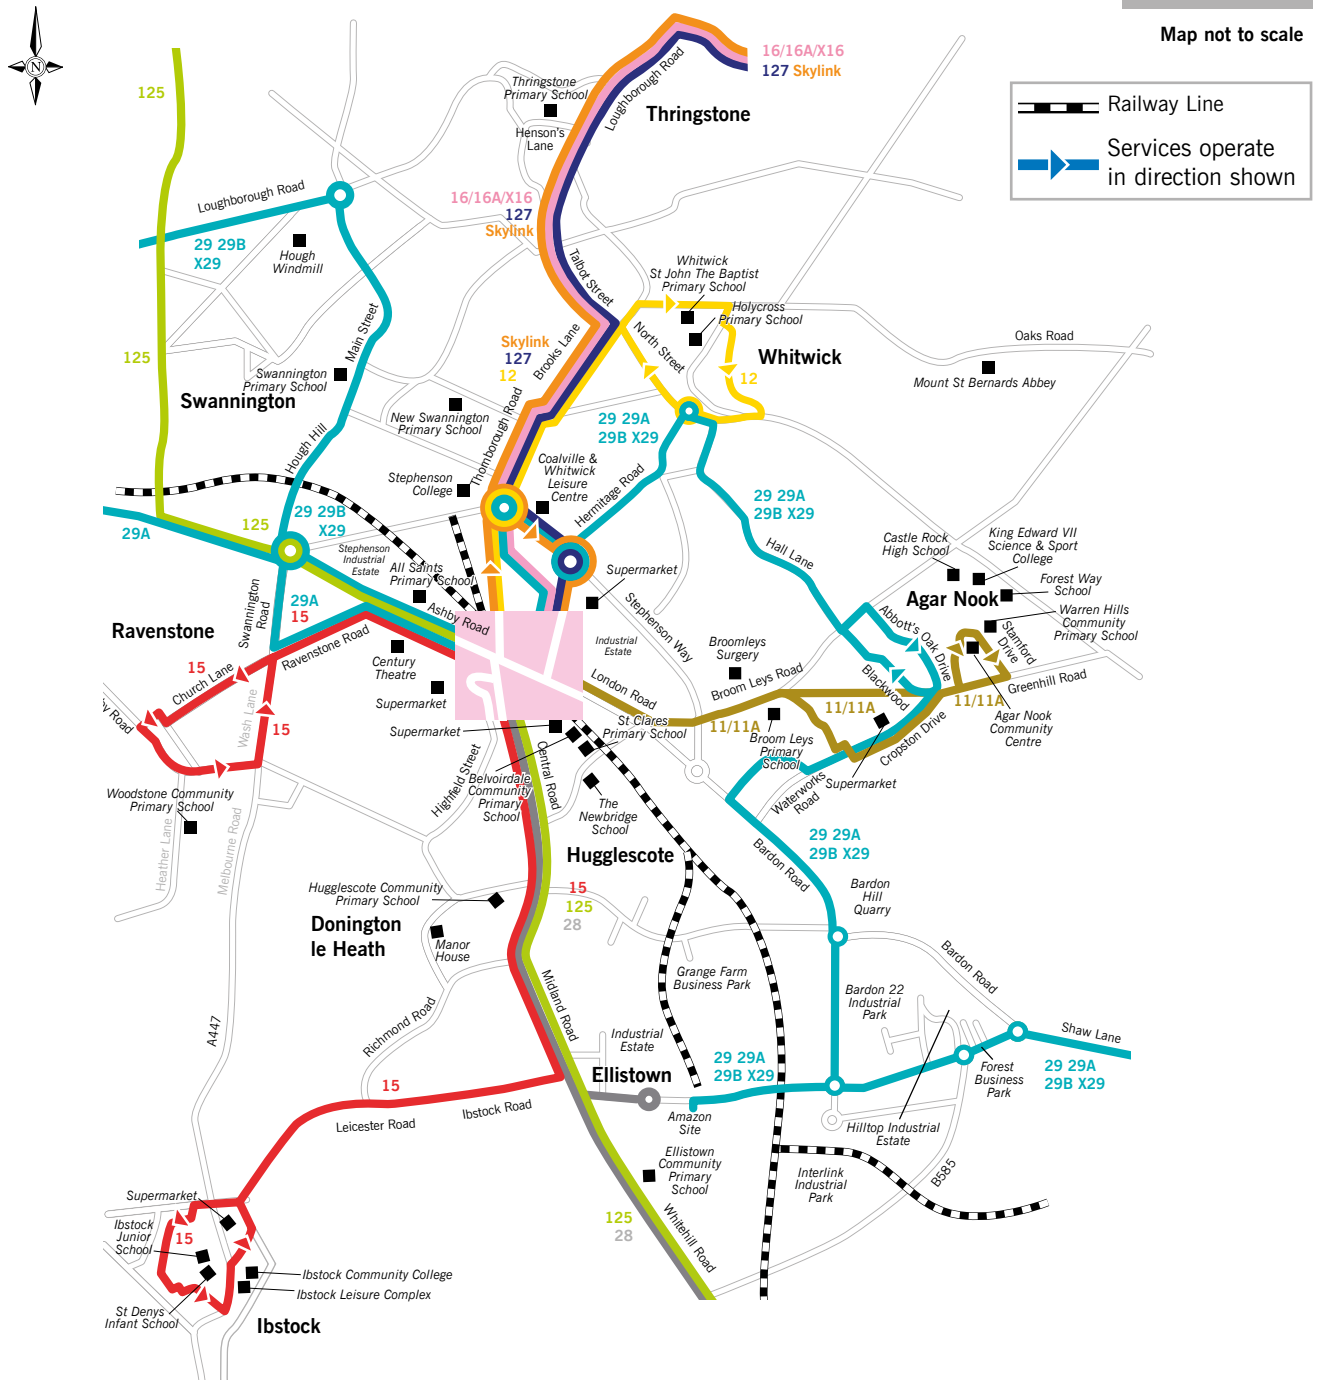

Underlined services are supported by Leicestershire County Council

For town centre stops see over

Map not to scale

- |  |  |
|--|--|
| <p><b>1 Ashby Road</b><br/>15 (towards Ravenstone)<br/>29, 29A, 29B, X29 (towards Swadlincote)<br/>125 (towards Castle Donington)<br/>SMS code: leijgmt</p> <p><b>2 Memorial Square</b><br/>15 (towards Ibstock), Skylink<br/>SMS code: leijgdtp</p> <p><b>3</b> 15 (towards Ravenstone),<br/>16/16A/X16, 28, 127<br/>SMS code: leijgadt</p> <p><b>4</b> 12<br/>SMS code: leijgmjt</p> | <p><b>5 High Street</b><br/>11/11A, 29, 29A, 29B,<br/>X29 (towards Leicester), 127<br/>SMS code: leiajwpt</p> <p><b>6 Belvoir Road</b><br/>15 (towards Ibstock),<br/>28, 125 (towards Leicester)<br/>SMS code: leimjgdj</p> <p><b>7 Jackson Street</b><br/>15, 28<br/>SMS code: leijgdwa</p> <p><b>8 Ashby Road</b><br/>15 (towards Ibstock),<br/>125 (towards Leicester)<br/>SMS code: leimamjw</p> |
|--|--|

**KEY**

- Bus Stops
- Other Bus Stops
- Bus Served Roads

This map shows the main departure points in the town centre.

For the next timetabled departures from a specific bus stop, text the 8 letter SMS code to 84268. Normal text message rates apply and the return text message costs 25p.