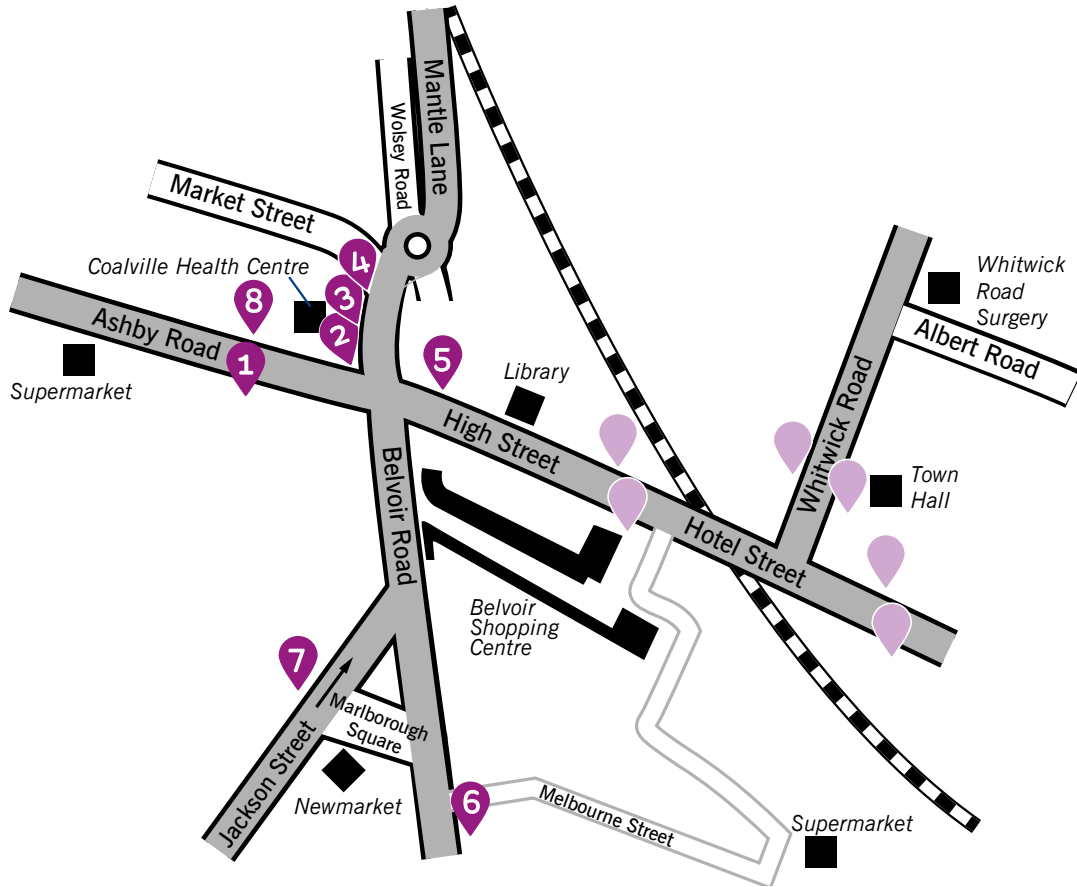

Underlined services are supported by Leicestershire County Council

For town centre stops see over

Map not to scale

- |  |  |
|--|--|
| <p><b>1 Ashby Road</b><br/>15 (towards Ravenstone)<br/>29, 29A, 29B, X29 (towards Swadlincote)<br/>125 (towards Castle Donington)<br/>SMS code: leijgmt</p> <p><b>2 Memorial Square</b><br/>15 (towards Ibstock), Skylink<br/>SMS code: leijgdtp</p> <p><b>3</b> 15 (towards Ravenstone),<br/>16/16A/X16, 28, 127<br/>SMS code: leijgadt</p> <p><b>4</b> 12<br/>SMS code: leijgmjt</p> | <p><b>5 High Street</b><br/>11/11A, 29, 29A, 29B,<br/>X29 (towards Leicester), 127<br/>SMS code: leiajwpt</p> <p><b>6 Belvoir Road</b><br/>15 (towards Ibstock),<br/>28, 125 (towards Leicester)<br/>SMS code: leimjgdj</p> <p><b>7 Jackson Street</b><br/>15, 28<br/>SMS code: leijgdwa</p> <p><b>8 Ashby Road</b><br/>15 (towards Ibstock),<br/>125 (towards Leicester)<br/>SMS code: leimamjw</p> |
|--|--|

**KEY**

- Bus Stops
- Other Bus Stops
- Bus Served Roads

This map shows the main departure points in the town centre.

For the next timetabled departures from a specific bus stop, text the 8 letter SMS code to 84268. Normal text message rates apply and the return text message costs 25p.