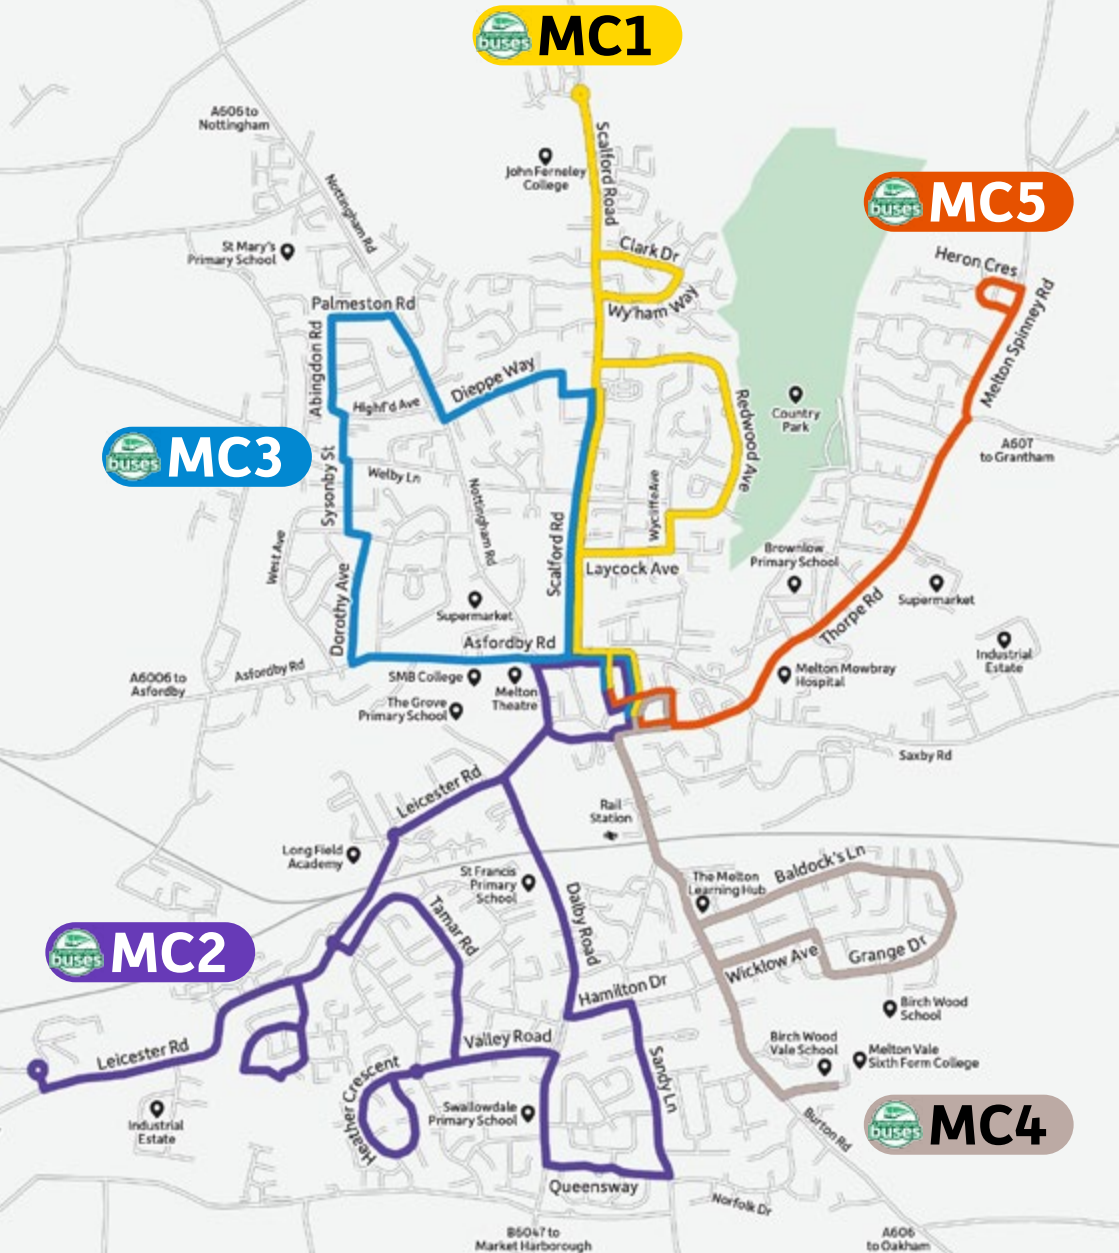

# Melton Mowbray town circular bus routes