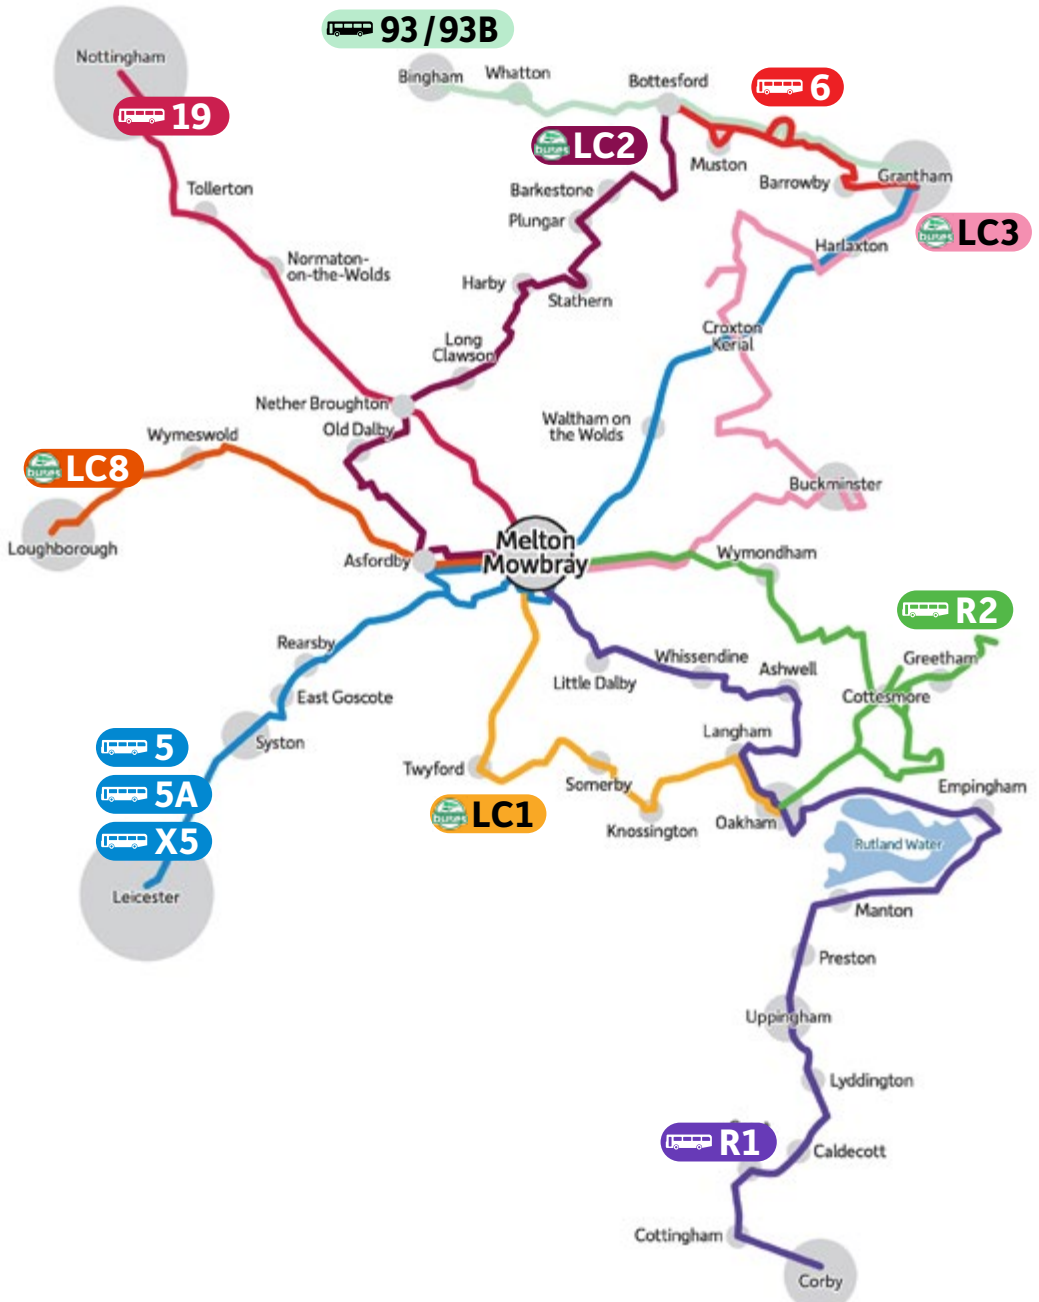

# Melton Mowbray town circular bus routes