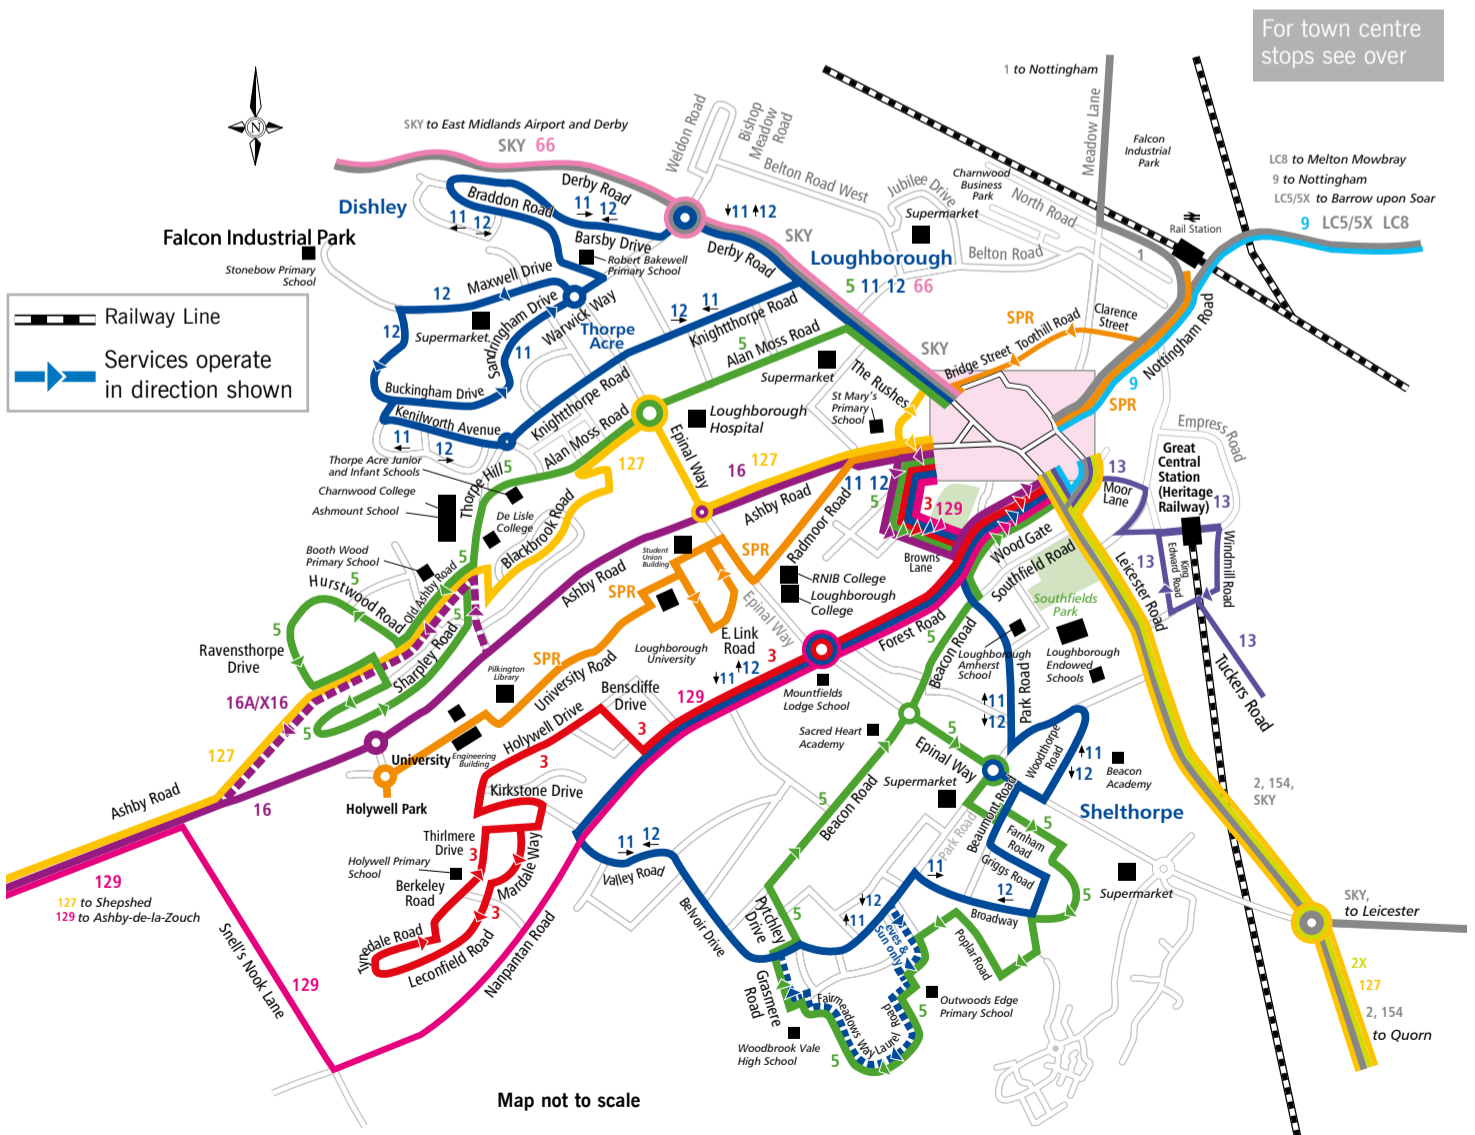

Underlined services are supported by Leicestershire County Council

1. **KEY:**
2. Mon-Fri one early AM journey departs Coalville & Thringstone.
   - Operates every 15 minutes Monday to Friday during University holidays and 20 minutes on Saturdays.
   - ▲ No service in the evenings during University holidays.
   - Operates every 40 minutes during University holidays.