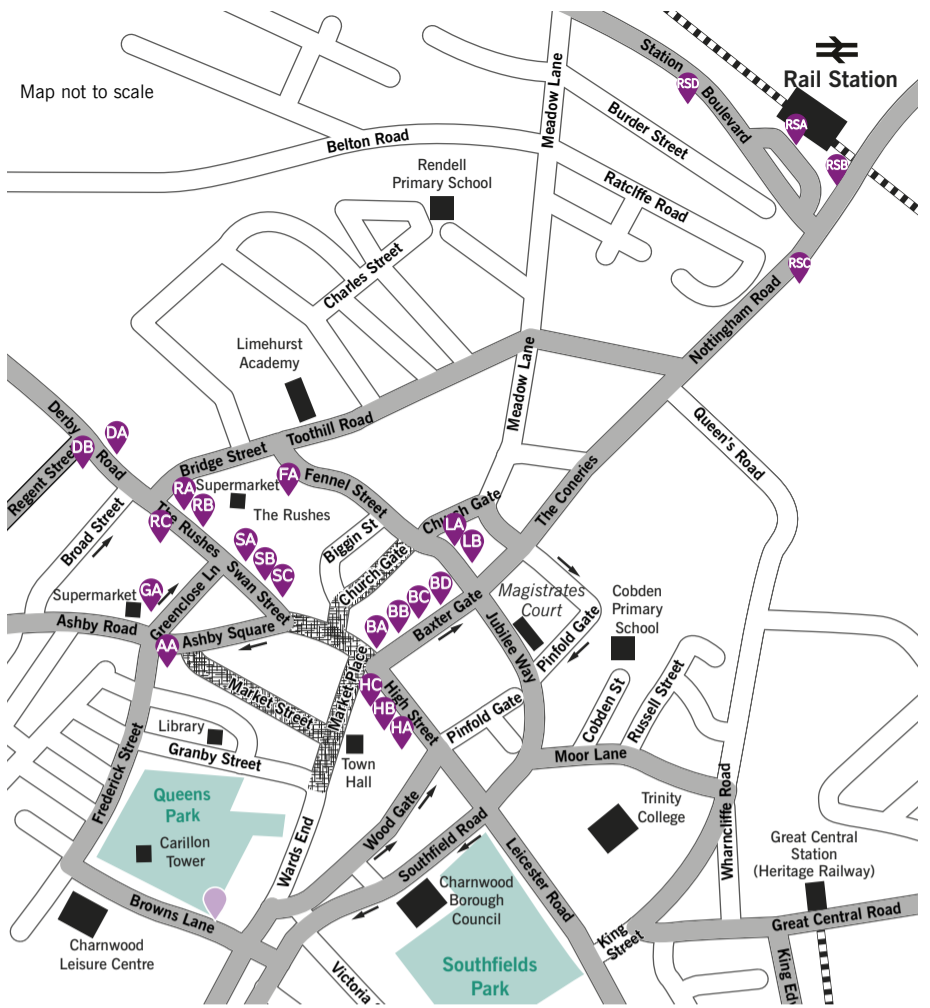

Ashby Square

AA 3, 5, 11, 12, 16/16A/X16, 127, SPR SMS code: leiamgjt

Baxter Gate

BA 1 SMS code: leidwdjm

BB 2, 2X, 13, 154 SMS code: leidwdjp

BC LC8, 9, 16/16A, 127, LC5/5X SMS code: leiamamt

BD 3, 129 SMS code: leidwdjt

Browns Lane

3, 5, 11, 12, 129 SMS code: leidwata

Derby Road

DA 5, 11, 12, 66, SKY (Kinchbus) Leicester bound SMS code: leiagamg

DB 5, 11, 12, 66, SKY (Kinchbus) Derby bound, SMS code: leiagamj

Fennel Street

FA 3, 5, 11, 12, 16/16A/X16, 127, SKY (Kinchbus) Derby bound SMS code: leidwdmt

Greenclose Lane

GA 66, 127, SPR SMS code: leiamgtw

High Street

HA 16/16A/X16, 127 SMS code: leiamgjm

HB SKY (Kinchbus) Derby bound SMS code: leiamapg

HC 5, 11, 12 SMS code: leidtwgj

Lemyngton Street

LA SKY (Kinchbus) Leicester bound SMS code: leiagwgd

LB 127 SMS code: leiamgdg

The Rushes

RA SPR SMS code: leiadwja

RB 5, 11, 12 SMS code: leijwma (FlixBus and National Express Coach services also depart from this stop)

RC 66, 127, SPR SMS code: leiamgdj

A large print version of this guide is available upon request. Please contact the Helpline on 0116 305 0002.

Swan Street

SA 3, 16/16A, 66, 127, 129 SMS code: leidwdap

SB SPR SMS code: leidwdaw

SC 5, 11, 12 SMS code: leidwdga

Rail Station

RSA SPR, NCT 1 to Loughborough SMS code: leiamgja

Nottingham Road

RSB LC8, 9, LC5/5X SMS code: leidwdma

RSC LC8, 9, LC5/5X, NCT 1, SPR SMS code: leidwdja

Station Boulevard

RSD 1 to Nottingham SMS code: leidwdmd

KEY

- Bus Stops
- Other Bus Stops
- Bus Served Roads
- Pedestrianised Areas

This map shows the main departure points in the town centre.

@CHYMLeics ChooseHowYouMove

View other local bus guides at www.choosehowyoumove.co.uk/public-transport

Further information

Concessionary travel for older people and for disabled people

The English National Concessionary Travel Scheme offers free off-peak travel on local bus services in all parts of England. For more information please call **0116 305 0002**.

Community Transport in and around Loughborough

For older or disabled people who cannot use ordinary buses, John Storer Charnwood offers a social car scheme and accessible minibus services. Please call **01509 631761** for information.

www.traveline.info
0871 200 22 33
calls cost 12p per minute plus your phone company's access charge

0344 800 4411 • www.arrivabus.co.uk

0844 351 1120 • www.centrebus.info

www.ct4n.co.uk

01509 815 637 • www.kinchbus.co.uk

01283 500 228 • www.diamondbuses.com

0115 950 60 70 • www.nctx.co.uk

0115 777 3187 • www.central-connect.co.uk

03457 48 49 50 • www.nationalrail.co.uk

This guide shows the bus services in Loughborough and the main departure points in the town centre. You will find a summary of the services and frequencies in the timetable overleaf. Some single directional or infrequent services may exist but might not be included. For a comprehensive timetable or more information call Traveline on the number provided (07.00 – 22.00). You can also visit local libraries, tourist information centres, local council offices and bus company travel shops.

Visit www.choosehowyoumove.co.uk/public-transport to see our other bus guides. Online updates will only occur if services change.

www.choosehowyoumove.co.uk/public-transport • 0116 305 0002 • choosehowyoumove@leics.gov.uk
Sustainable Travel Team, Environment and Transport, Leicestershire County Council, Glenfield, Leicester, LE3 8RJ

The information contained in this leaflet is correct at time of printing, but may be subject to change. Every effort will be made to maintain these services. However, no liability can be accepted for failure to operate the services as specified.