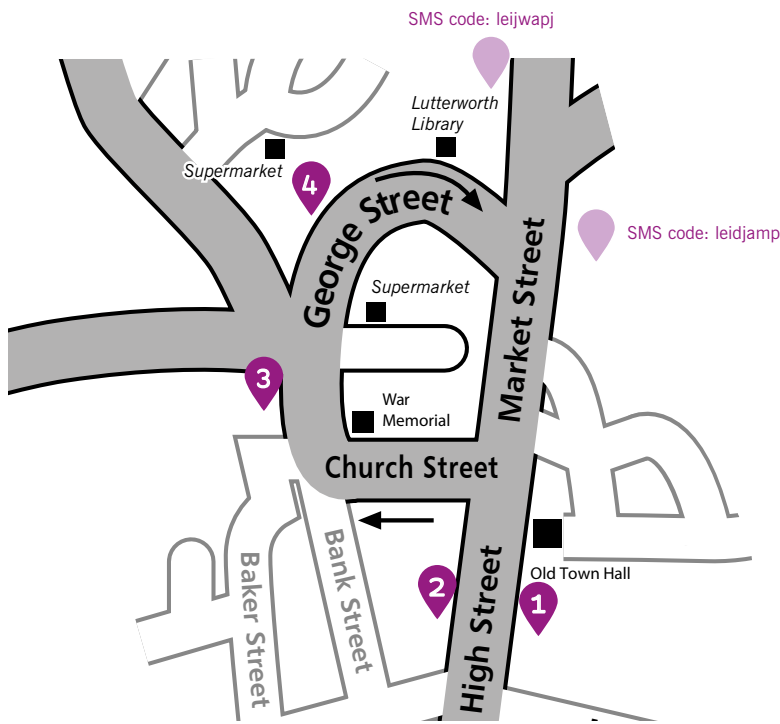

Lutterworth Bus map & guide

March 2025

Service	Operator(s)	Route	FREQUENCY		
			Monday – Saturday Daytime	Monday – Saturday Evenings	Sunday and Bank Holidays
<u>8</u>	Arriva	LUTTERWORTH - Magna Park - Ullesthorpe - Hinckley Park - Burbage - Hinckley	hourly	hourly	Infrequent
<u>84</u>	Arriva	LUTTERWORTH - Dunton Bassett - Broughton Astley - Cosby - Whetstone - Blaby - Leicester	hourly	hourly	no service
<u>LC10</u>	Centrebus	LUTTERWORTH - Market Harborough	infrequent	infrequent	no service
<u>X45</u>	Arriva	Magna Park - LUTTERWORTH - Leicester	infrequent	infrequent	infrequent
<u>X84</u>	Arriva	Leicester - Fosse Park - Broughton Astley - LUTTERWORTH - Magna Park - Rugby	hourly	hourly	Lutterworth - Rugby only infrequent

Underlined services are supported by Leicestershire County Council

For town centre stops see over

Map not to scale

Map not to scale

High Street

1 84, LC10, X45
SMS code: leijmtat

2 LC10, X45
SMS code: leidjdtj

George Street (Car Park)

3 8, LC10, X84
SMS code: leidjamp

George Street (Morrisons)

4 8, 84, LC10, X84
SMS code: leijdtdt

For the next timetabled departures from a specific bus stop, text the 8 letter SMS code to 84268.

Normal text message rates apply and the return text message costs 25p.

KEY

- Bus Stops
- Other Bus Stops
- Bus Served Roads

This map shows the main departure points in the town centre.

A large print version of this guide is available upon request. Please contact the Helpline on 0116 305 0002.