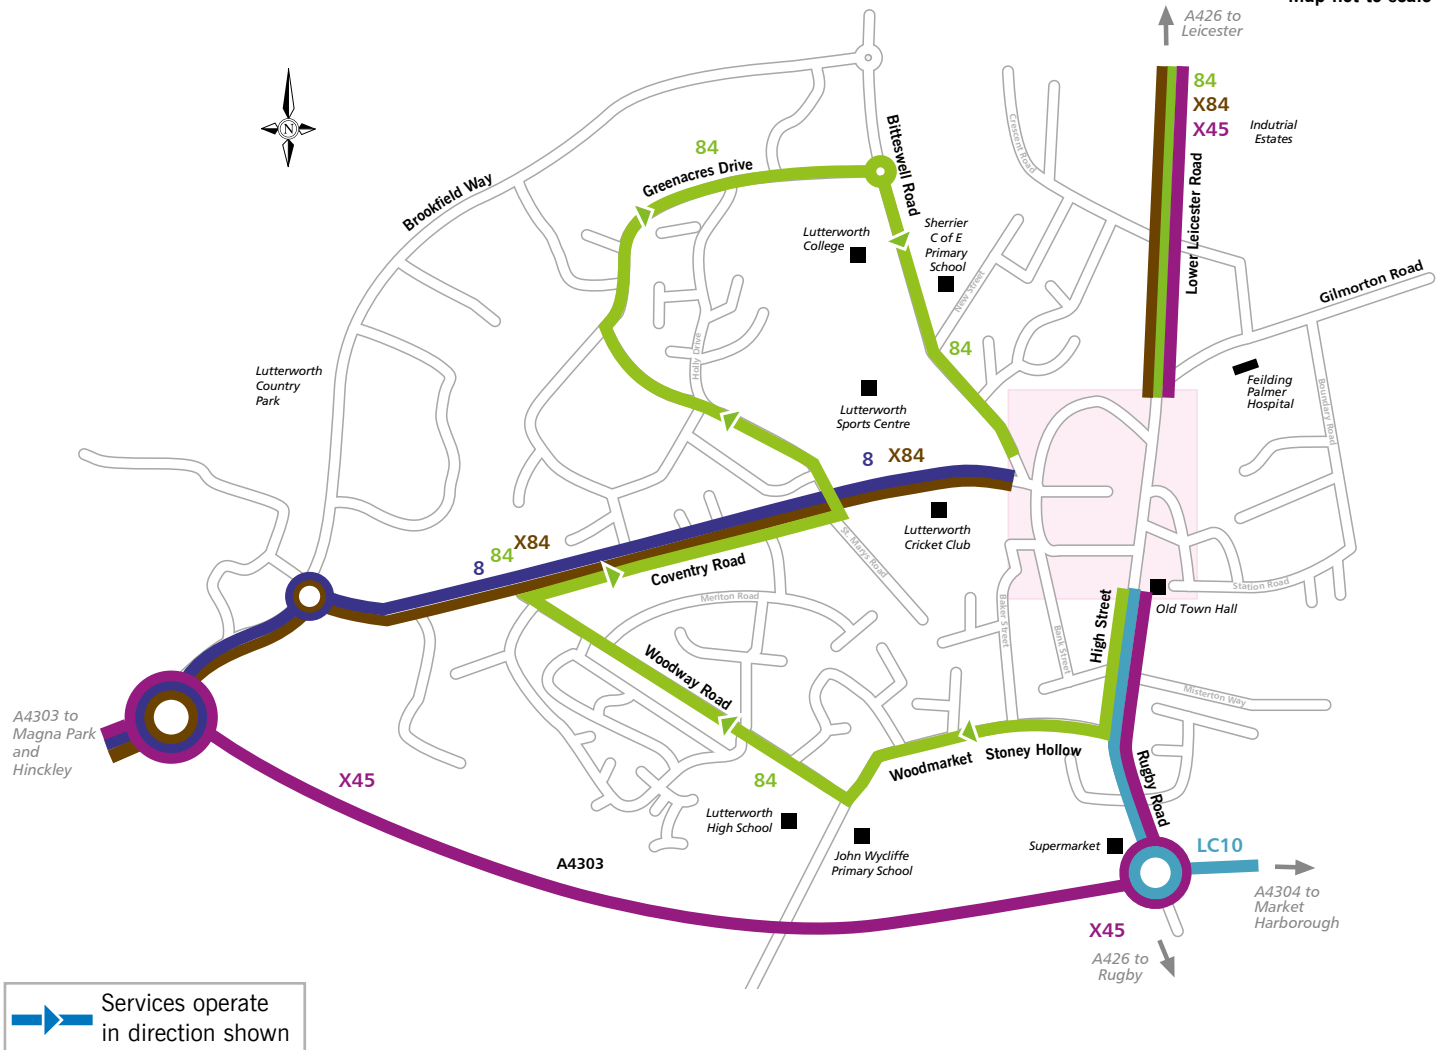

Lutterworth Bus map & guide

March 2025

Service	Operator(s)	Route	FREQUENCY		
			Monday – Saturday Daytime	Monday – Saturday Evenings	Sunday and Bank Holidays
<u>8</u>	Arriva	LUTTERWORTH - Magna Park - Ullesthorpe - Hinckley Park - Burbage - Hinckley	hourly	hourly	Infrequent
<u>84</u>	Arriva	LUTTERWORTH - Dunton Bassett - Broughton Astley - Cosby - Whetstone - Blaby - Leicester	hourly	hourly	no service
<u>LC10</u>	Centrebus	LUTTERWORTH - Market Harborough	infrequent	infrequent	no service
<u>X45</u>	Arriva	Magna Park - LUTTERWORTH - Leicester	infrequent	infrequent	infrequent
<u>X84</u>	Arriva	Leicester - Fosse Park - Broughton Astley - LUTTERWORTH - Magna Park - Rugby	hourly	hourly	Lutterworth - Rugby only infrequent

Underlined services are supported by Leicestershire County Council

For town centre stops see over

Map not to scale

Map not to scale

High Street

1 84, LC10, X45
SMS code: leijmtat

2 LC10, X45
SMS code: leidjdtj

George Street (Car Park)

3 8, LC10, X84
SMS code: leidjamp

George Street (Morrisons)

4 8, 84, LC10, X84
SMS code: leijdtdt

For the next timetabled departures from a specific bus stop, text the 8 letter SMS code to 84268.

Normal text message rates apply and the return text message costs 25p.

KEY

- Bus Stops
- Other Bus Stops
- Bus Served Roads

This map shows the main departure points in the town centre.

A large print version of this guide is available upon request. Please contact the Helpline on 0116 305 0002.