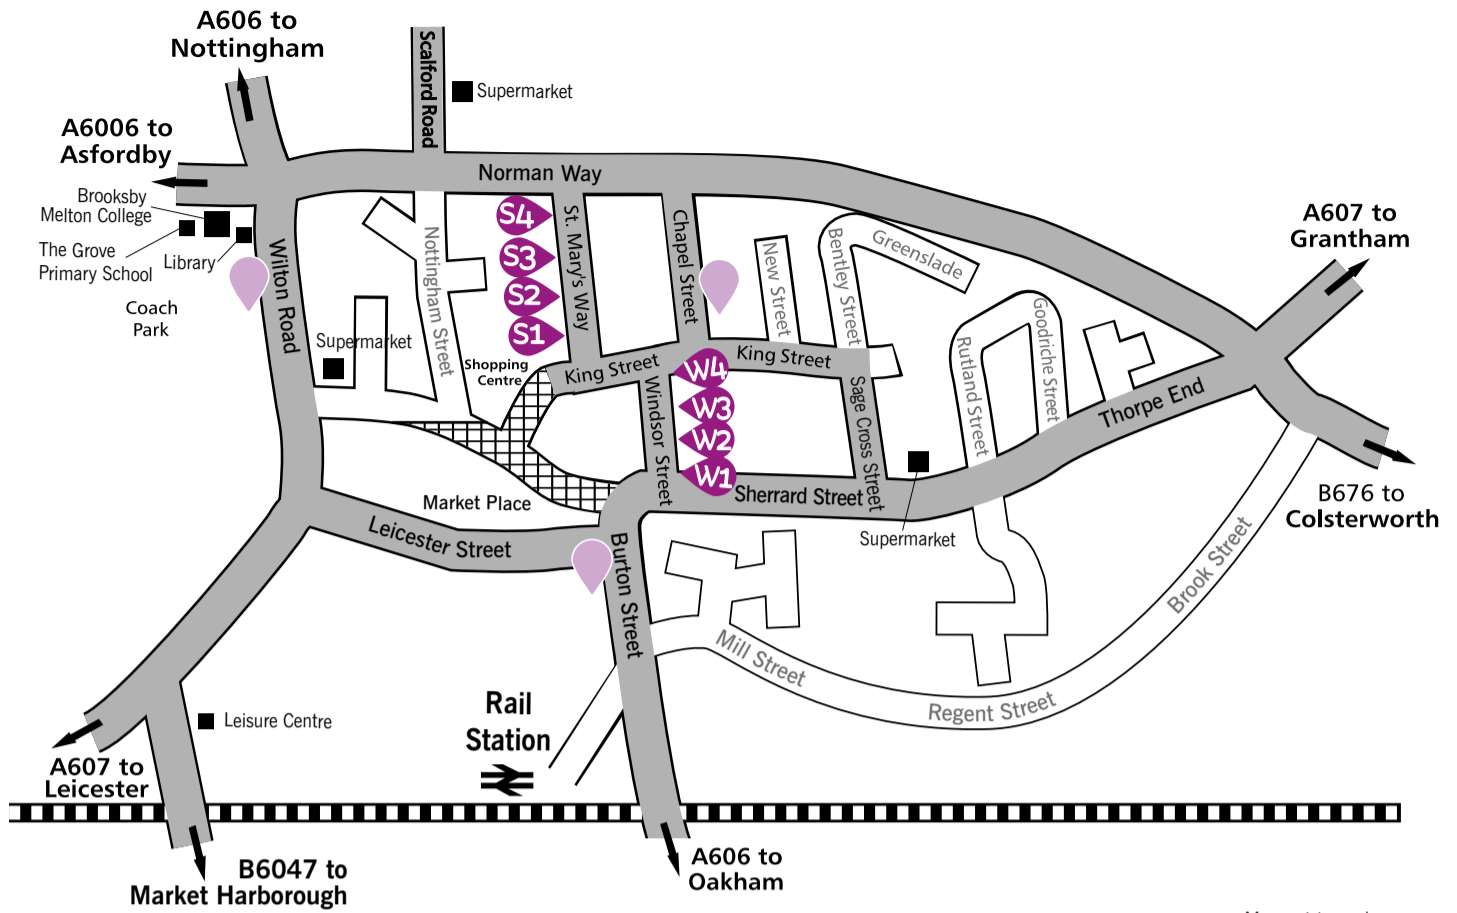

Underlined services are supported by Leicestershire County Council

Map not to scale

<p>St. Mary's Way</p> <p>S1 19 SMS code: leidpgat</p> <p>S2 MC1, MC3</p> <p>S3 LC1, LC2, LC8 SMS code: leidpgam</p> <p>S4 8 to Grantham SMS code: leidpgaj</p>	<p>Windsor Street</p> <p>W1 MC2, MC4 SMS code: leidpgad</p> <p>W2 5A, X5 SMS code: leidpdwt</p> <p>W3 LC1, LC3, MC5, RZ1 SMS code: leidpdwp</p> <p>W4 R1 SMS code: leidpdwm</p>	<p>For the next timetabled departures from a specific bus stop, text the 8 letter SMS code to 84268.</p> <p>Normal text message rates apply and the return text message costs 25p.</p>	<p>KEY</p> <p> Bus Stops</p> <p> Other Bus Stops</p> <p> Bus Served Roads</p> <p>This map shows the main departure points in the town centre.</p>
---	--	--	--