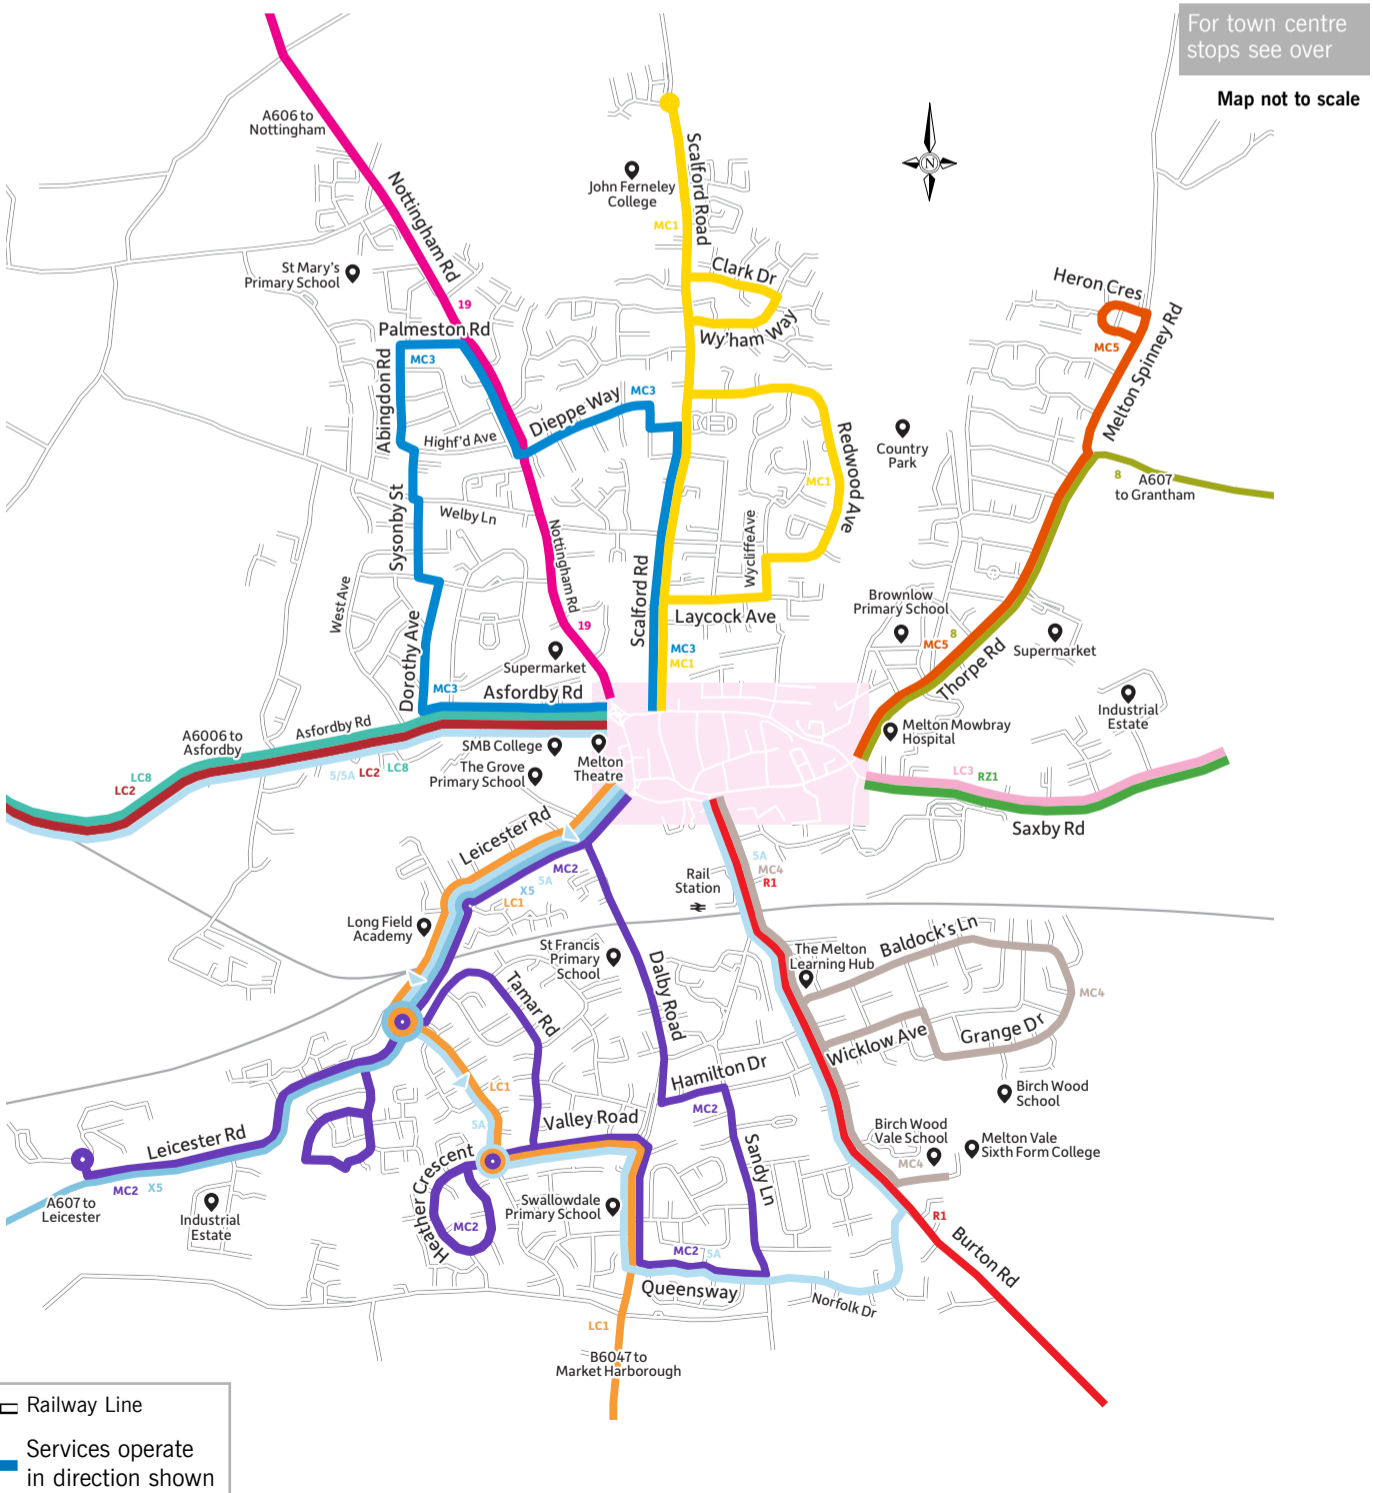

Underlined services are supported by Leicestershire County Council

Map not to scale

<p>St. Mary's Way</p> <p>S1 19 SMS code: leidpgat</p> <p>S2 MC1, MC3</p> <p>S3 LC1, LC2, LC8 SMS code: leidpgam</p> <p>S4 8 to Grantham SMS code: leidpgaj</p>	<p>Windsor Street</p> <p>W1 MC2, MC4 SMS code: leidpgad</p> <p>W2 5A, X5 SMS code: leidpdwt</p> <p>W3 LC1, LC3, MC5, RZ1 SMS code: leidpdwp</p> <p>W4 R1 SMS code: leidpdwm</p>	<p>For the next timetabled departures from a specific bus stop, text the 8 letter SMS code to 84268.</p> <p>Normal text message rates apply and the return text message costs 25p.</p>	<p>KEY</p> <p> Bus Stops</p> <p> Other Bus Stops</p> <p> Bus Served Roads</p> <p>This map shows the main departure points in the town centre.</p>
---	--	--	--