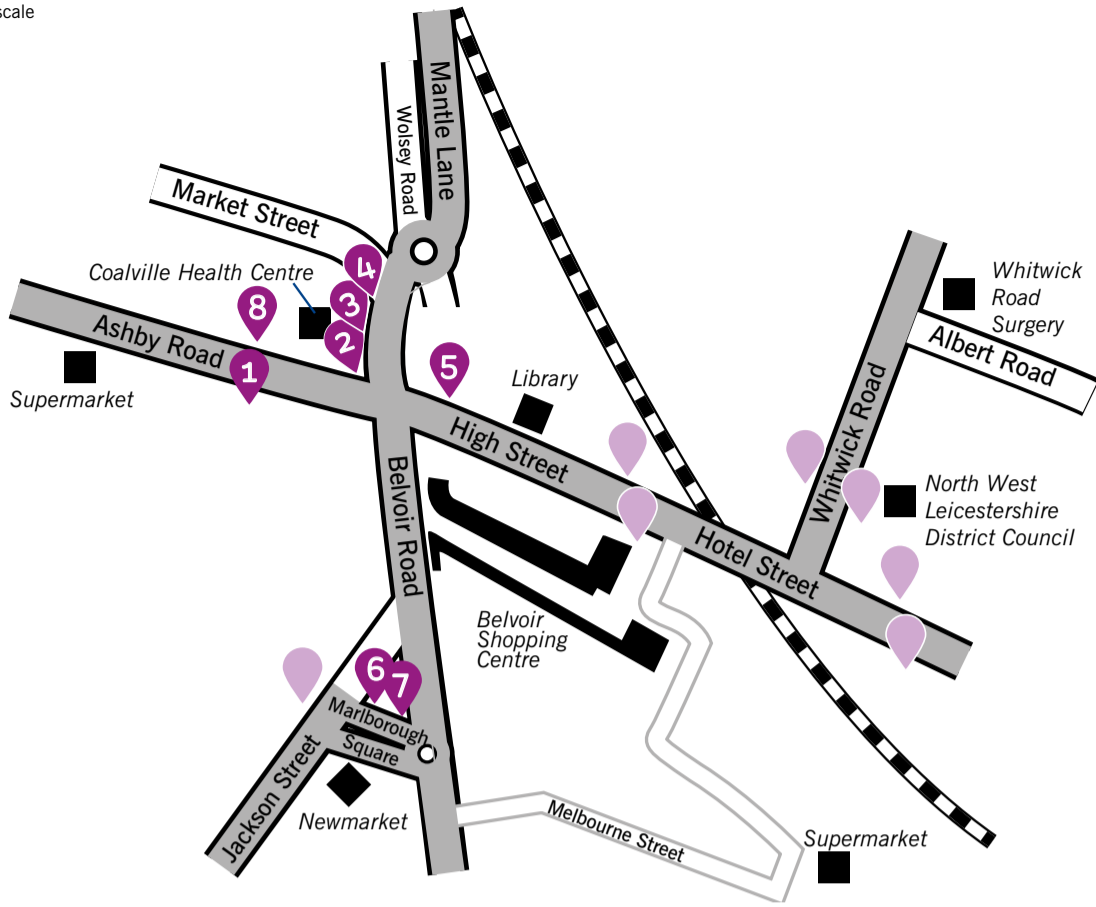

Underlined services are supported by Leicestershire County Council

For town centre stops see over

Map not to scale

- | | |
|---|--|
| <p>1 Ashby Road
15 (towards Ravenstone)
29, 29A, 29B, X29 (towards Swadlincote)
125 (towards Castle Donington)
SMS code: leijgamt</p> <p>2 Memorial Square
Skylink SMS code: leijgdtp</p> <p>3 16/16A/X16, 126 SMS code: leijgadt</p> <p>4 11/11A SMS code: leiagmt</p> | <p>5 High Street
29, 29A, 29B, X29 (towards Leicester)
126
SMS code: leiajwpt</p> <p>6 Marlborough Square
26, 125, 159 SMS code: leiajtpd</p> <p>7 15 (towards Ibstock) SMS code: leijgdpd</p> <p>8 Ashby Road
15 (towards Ibstock)
125 (towards Leicester)
SMS code: leimamjw</p> |
|---|--|

KEY

- Bus Stops
- Other Bus Stops
- Bus Served Roads

This map shows the main departure points in the town centre.

For the next timetabled departures from a specific bus stop, text the 8 letter SMS code to 84268. Normal text message rates apply and the return text message costs 25p.