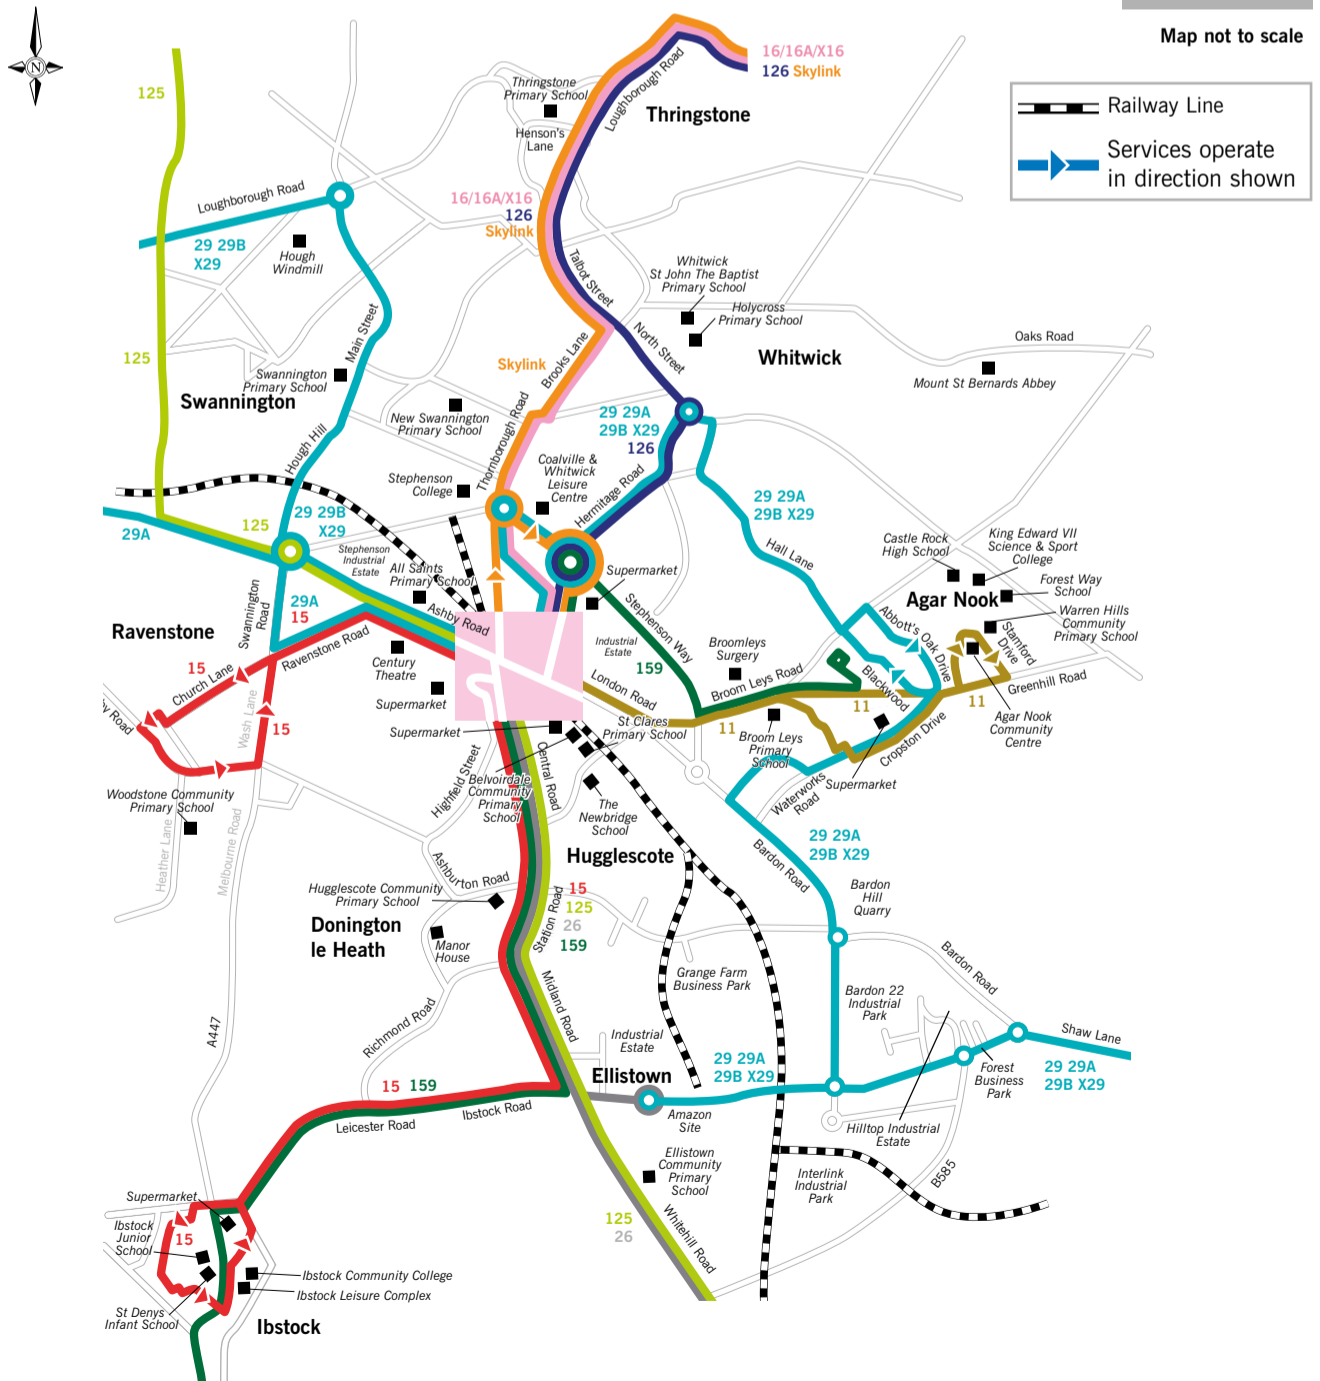

Underlined services are supported by Leicestershire County Council

For town centre stops see over

Map not to scale

- | | |
|---|--|
| <p>1 Ashby Road
15 (towards Ravenstone)
29, 29A, 29B, X29 (towards Swadlincote)
125 (towards Castle Donington)
SMS code: leijgamt</p> <p>2 Memorial Square
Skylink SMS code: leijgdtp</p> <p>3 16/16A/X16, 126 SMS code: leijgadt</p> <p>4 11/11A SMS code: leiagmt</p> | <p>5 High Street
29, 29A, 29B, X29 (towards Leicester)
126
SMS code: leiajwpt</p> <p>6 Marlborough Square
26, 125, 159 SMS code: leiajtpd</p> <p>7 15 (towards Ibstock) SMS code: leijgdpd</p> <p>8 Ashby Road
15 (towards Ibstock)
125 (towards Leicester)
SMS code: leimamjw</p> |
|---|--|

KEY

- Bus Stops
- Other Bus Stops
- Bus Served Roads

This map shows the main departure points in the town centre.

For the next timetabled departures from a specific bus stop, text the 8 letter SMS code to 84268. Normal text message rates apply and the return text message costs 25p.